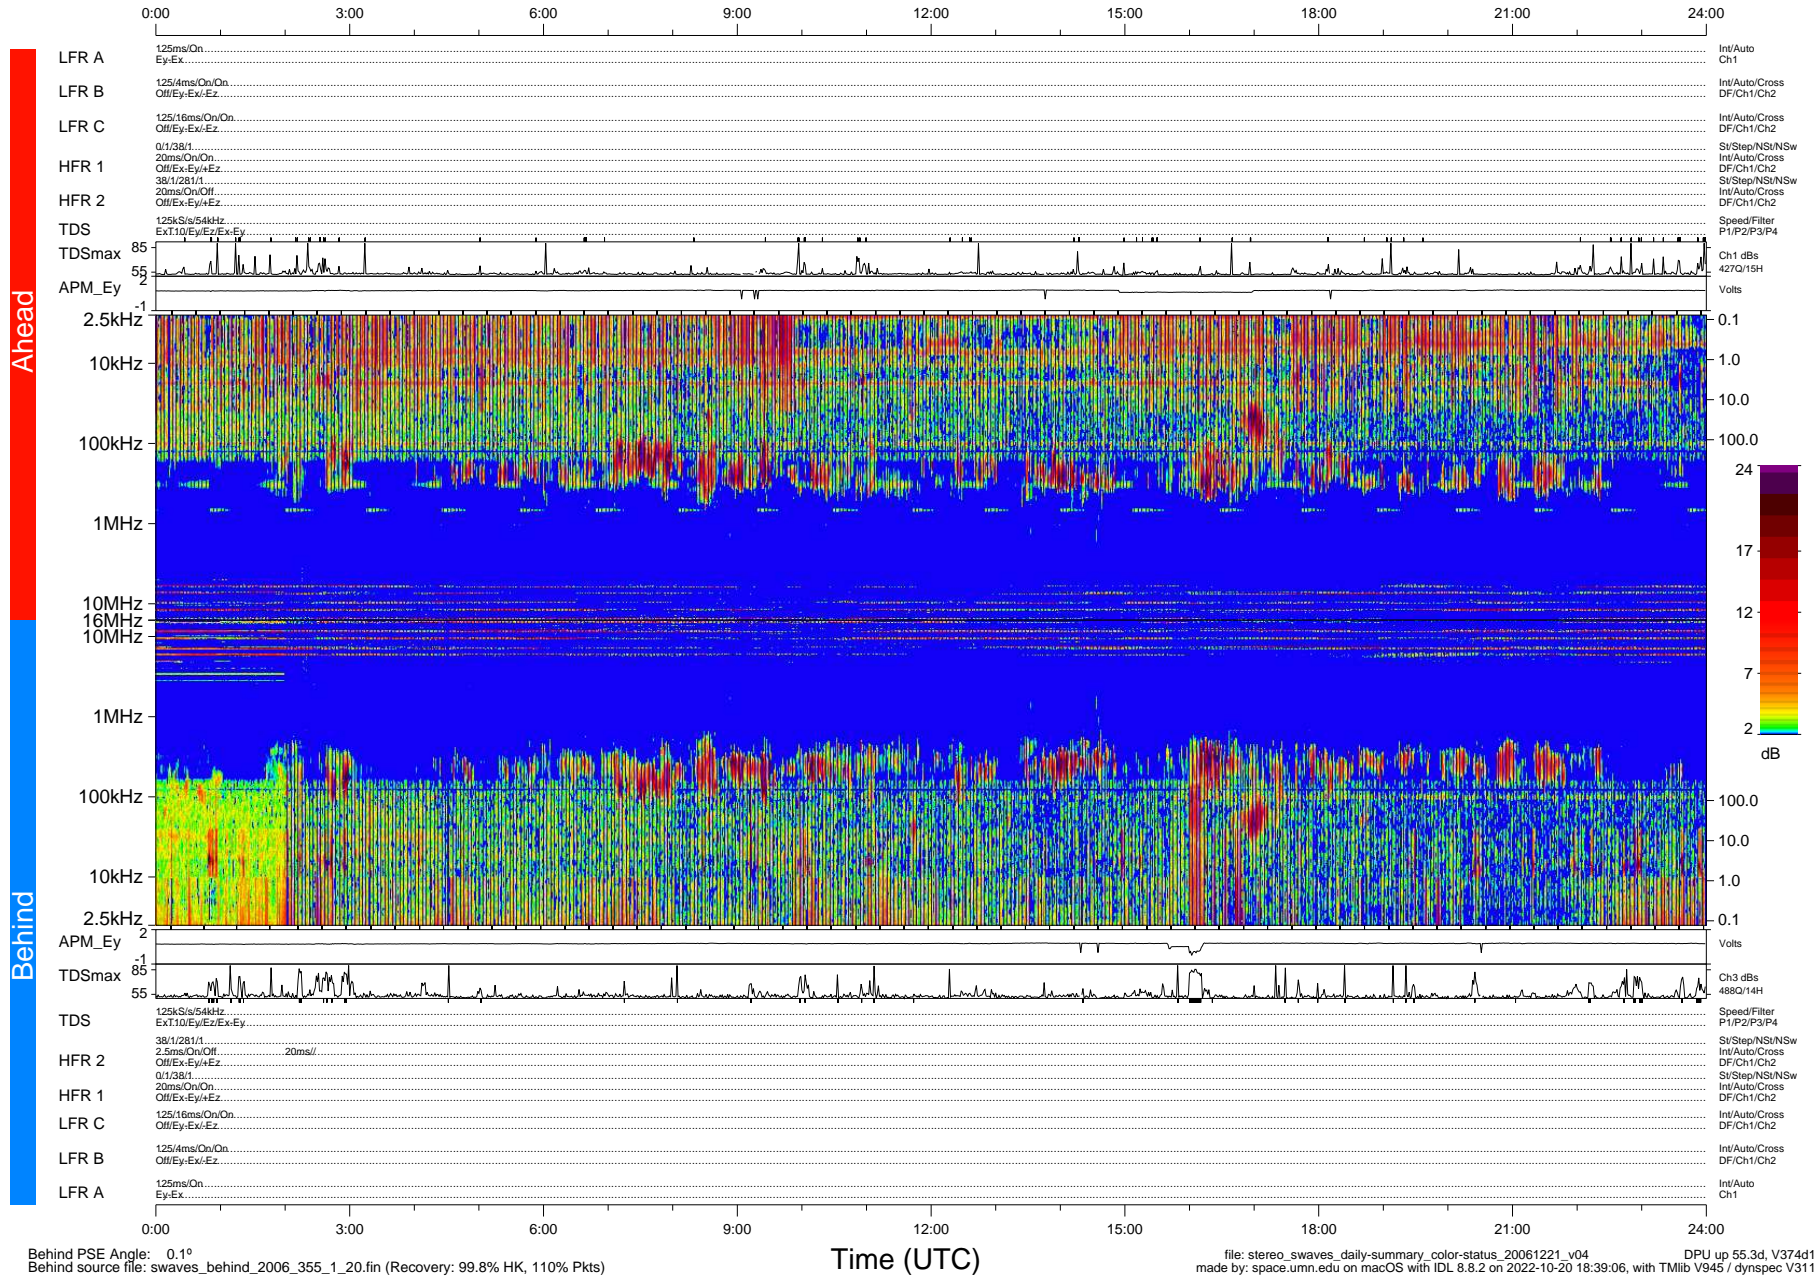

STEREO/WAVES Daily Summary - 21-Dec-2006 (DOY 355)

Ahead source file: swaves_ahead_2006_355_1_00.fin (Recovery: 99.7% HK, 99% Pkts)
Ahead PSE Angle: 0.1°

DPU up 45.2d, V374d1

Behind PSE Angle: 0.1°
Behind source file: swaves_behind_2006_355_1_20.fin (Recovery: 99.8% HK, 110% Pkts)