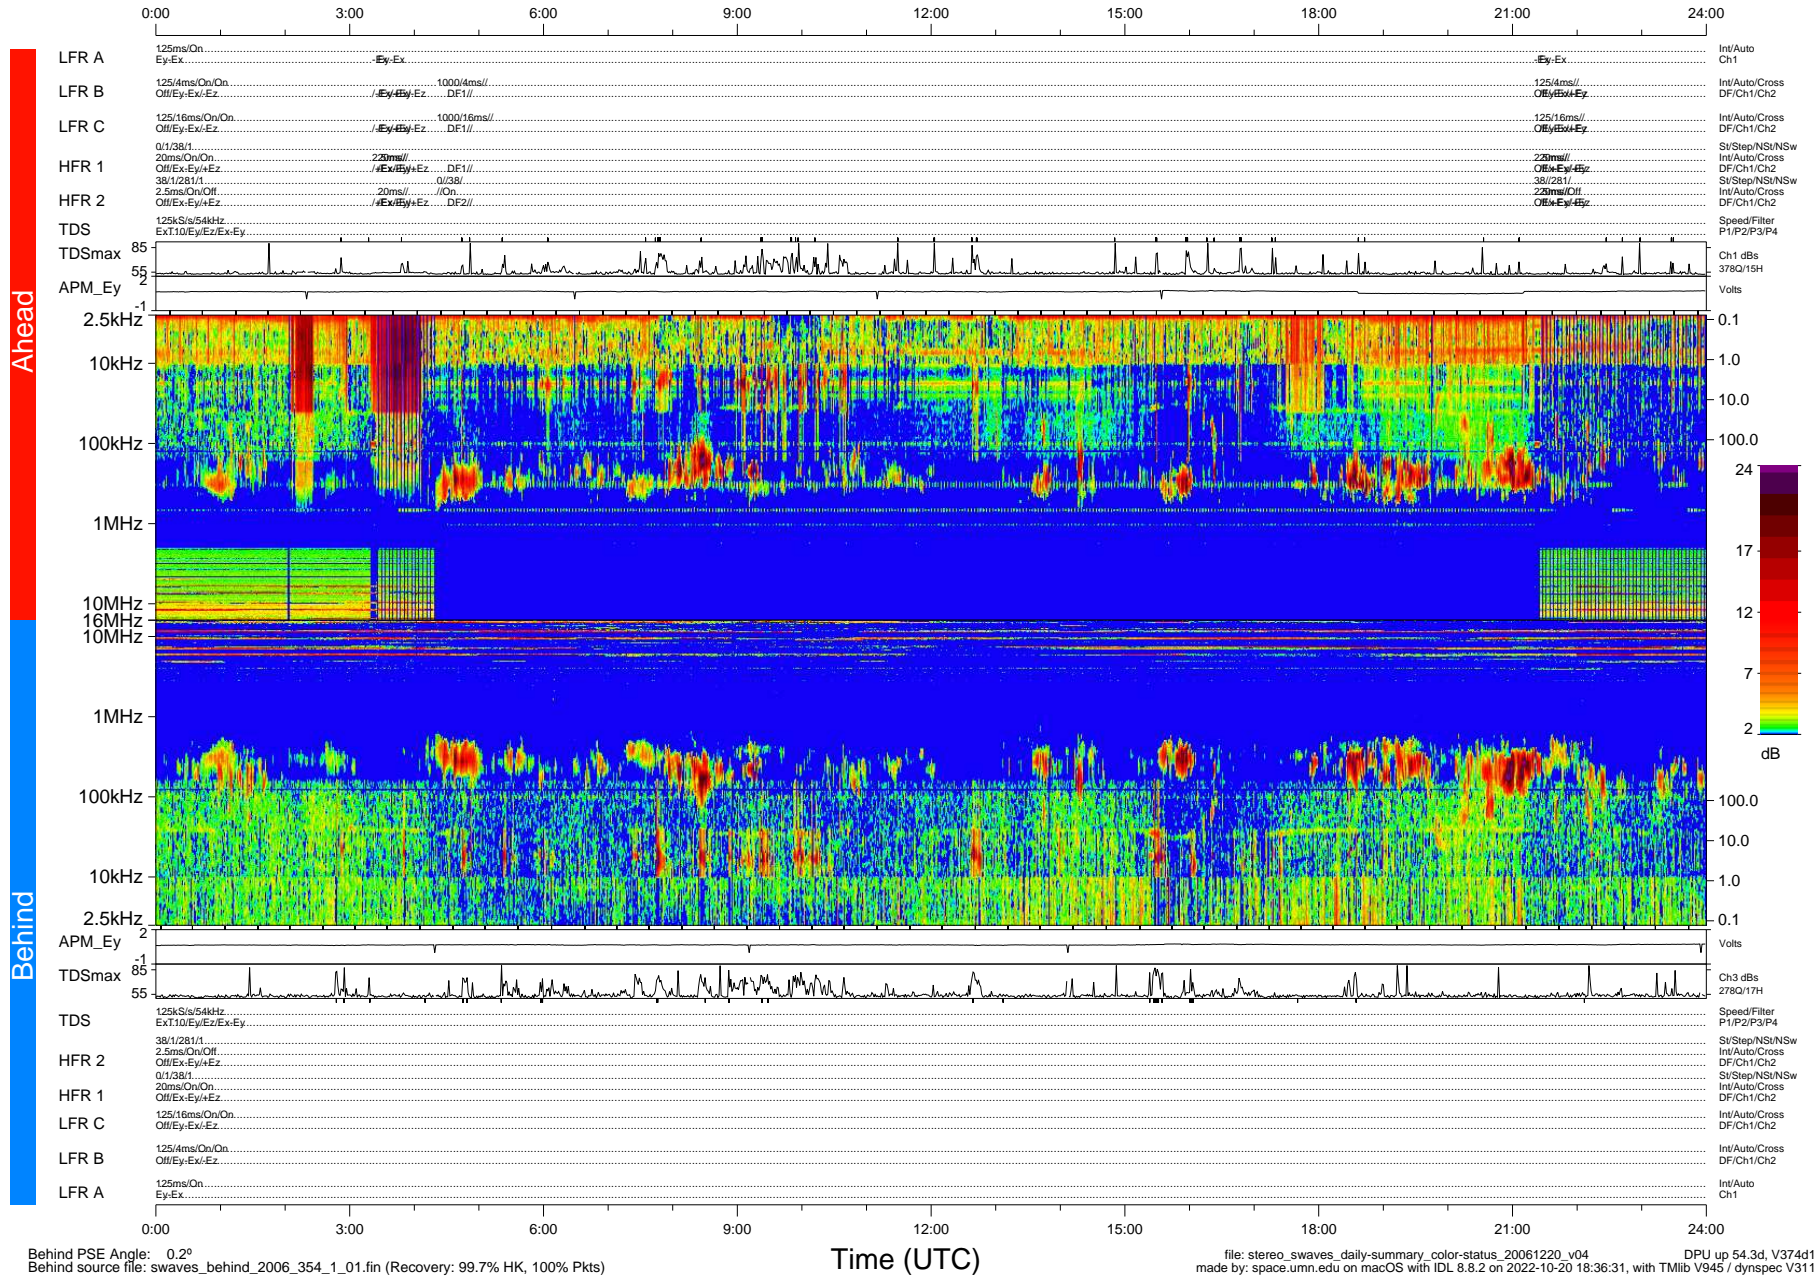

STEREO/WAVES Daily Summary - 20-Dec-2006 (DOY 354)

Ahead source file: swaves_ahead_2006_354_1_00.fin (Recovery: 99.8% HK, 100% Pkts)
Ahead PSE Angle: 0.2°

DPU up 44.2d, V374d1a3

Behind PSE Angle: 0.2°
Behind source file: swaves_behind_2006_354_1_01.fin (Recovery: 99.7% HK, 100% Pkts)