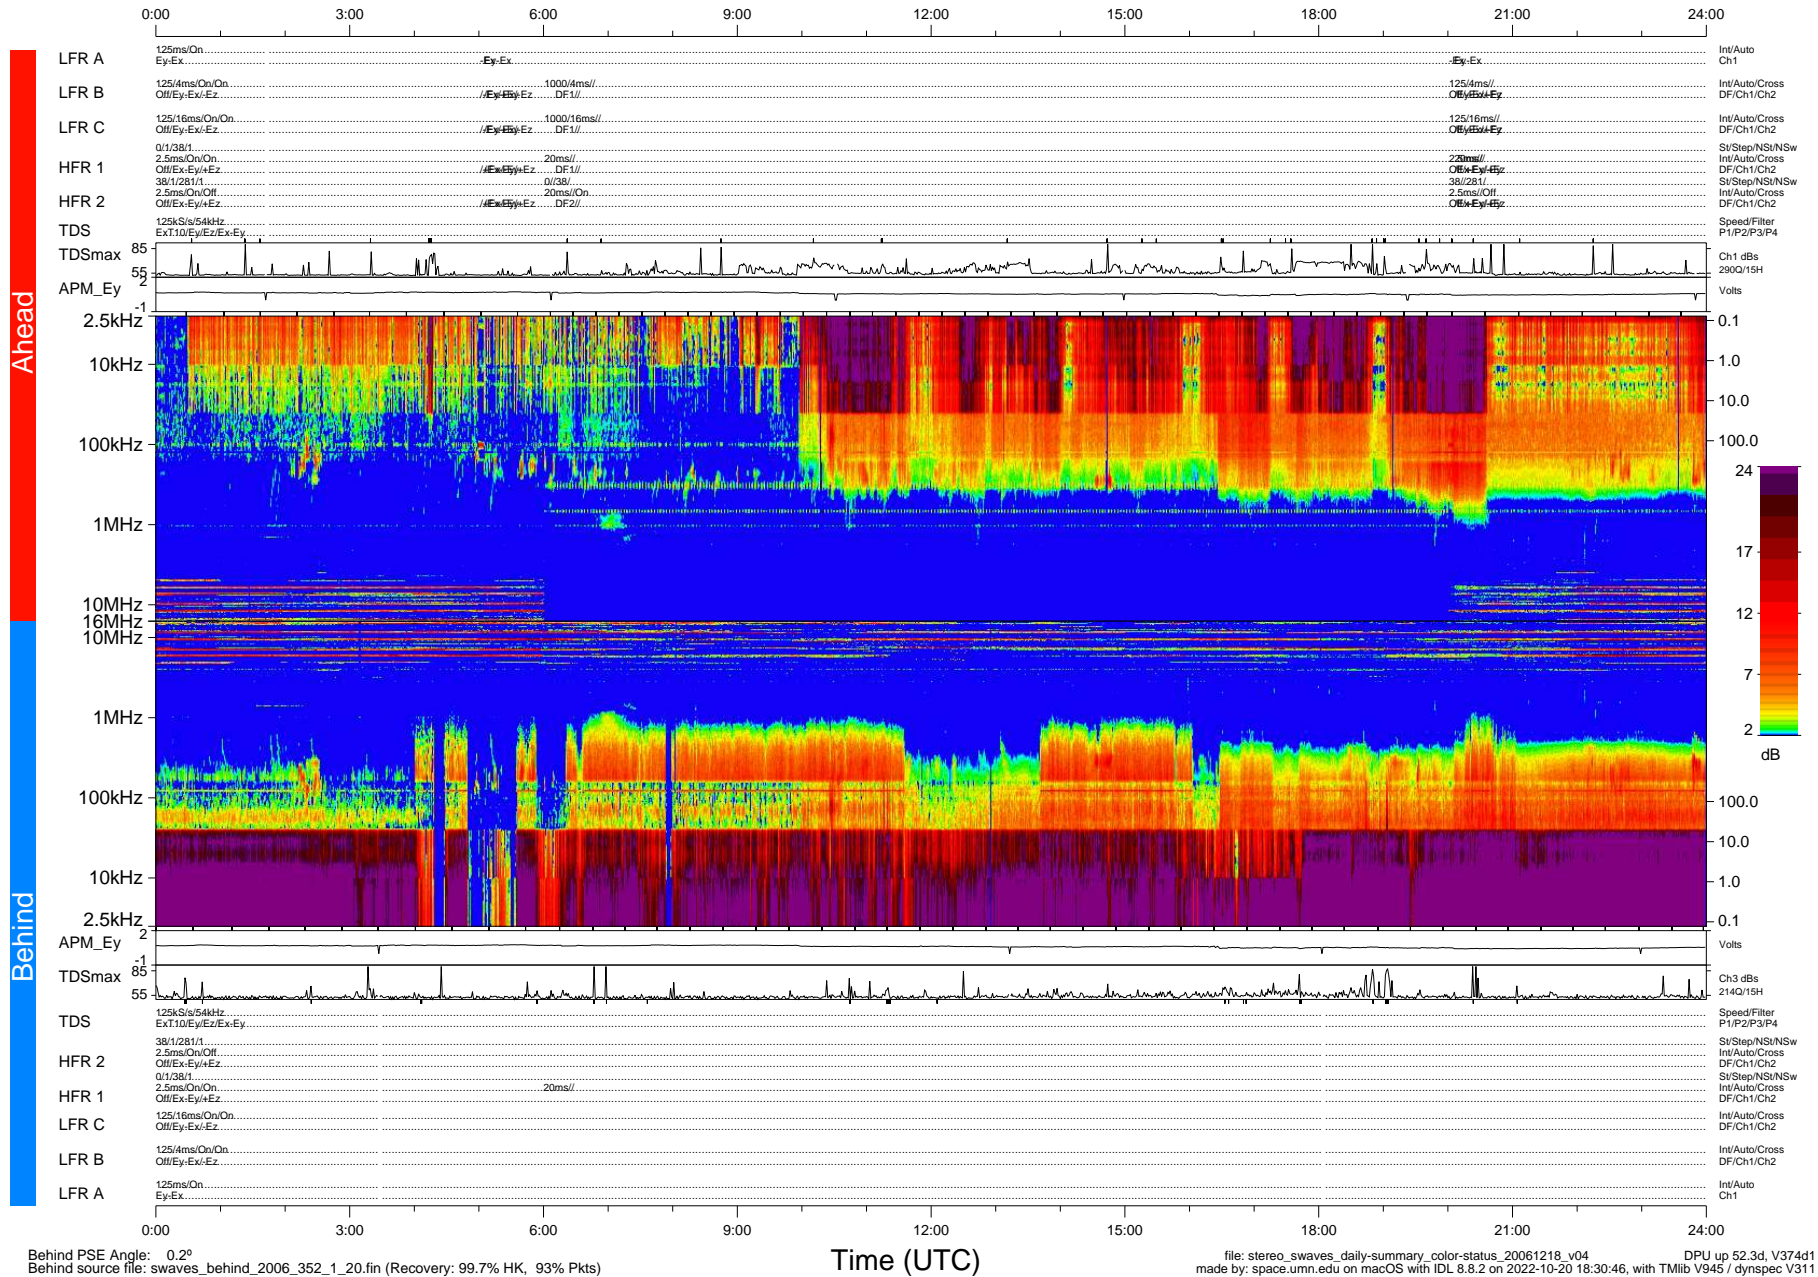

STEREO/WAVES Daily Summary - 18-Dec-2006 (DOY 352)

Ahead source file: swaves_ahead_2006_352_1_00.fin (Recovery: 99.4% HK, 94% Pkts)
Ahead PSE Angle: 0.1°

DPU up 42.2d, V374d1a3

Behind PSE Angle: 0.2°
Behind source file: swaves_behind_2006_352_1_20.fin (Recovery: 99.7% HK, 93% Pkts)