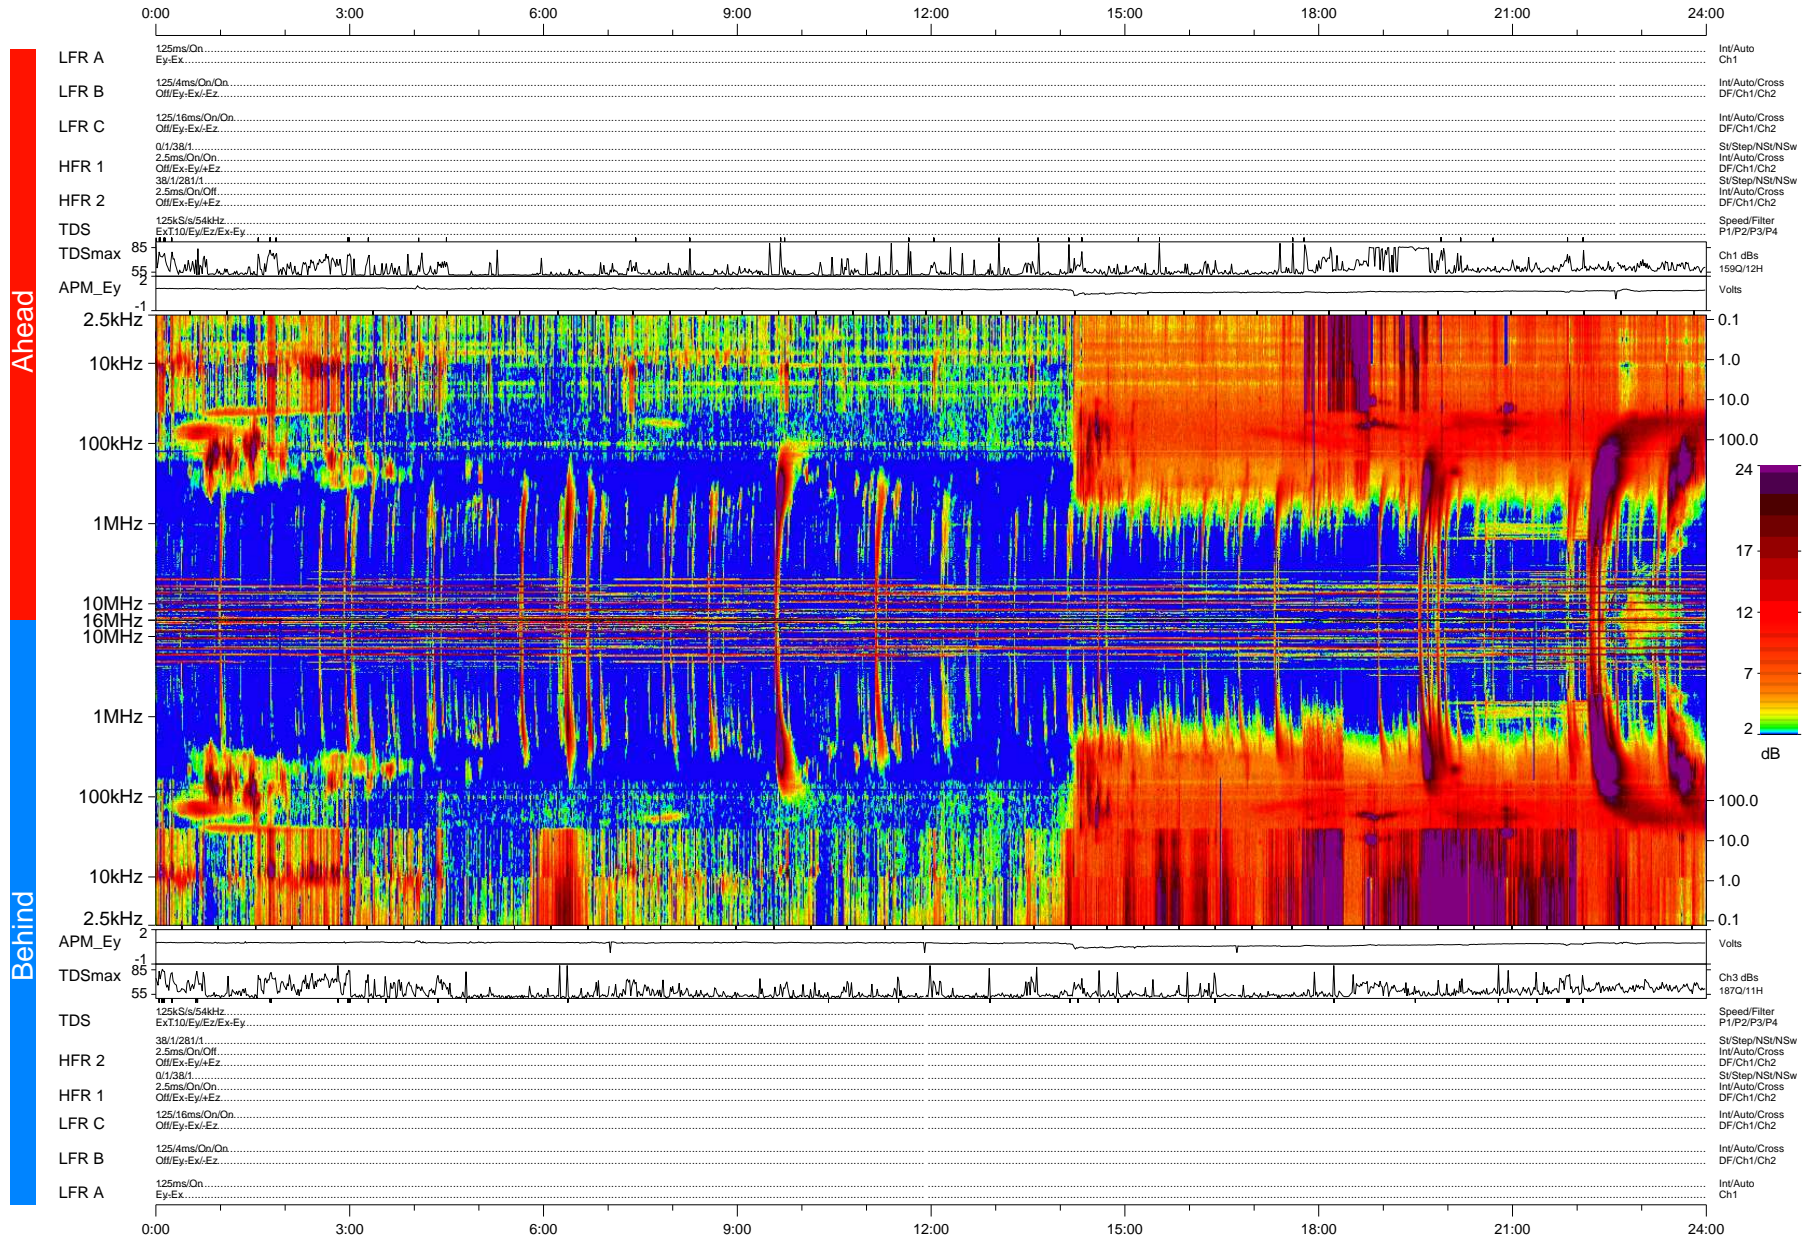

STEREO/WAVES Daily Summary - 14-Dec-2006 (DOY 348)

Ahead source file: swaves_ahead_2006_348_1_00.fin (Recovery: 99.9% HK, 91% Pkts)
 Ahead PSE Angle: 0.1°

DPU up 38.2d, V374d1

Behind PSE Angle: 0.1°
 Behind source file: swaves_behind_2006_348_1_20.fin (Recovery: 99.8% HK, 95% Pkts)

Time (UTC)

file: stereo_swaves_daily-summary_color-status_20061214_v04
 made by: space.umn.edu on macOS with IDL 8.8.2 on 2022-10-20 18:18:22, with Tmlib V945 / dynspec V311

DPU up 48.3d, V374d1