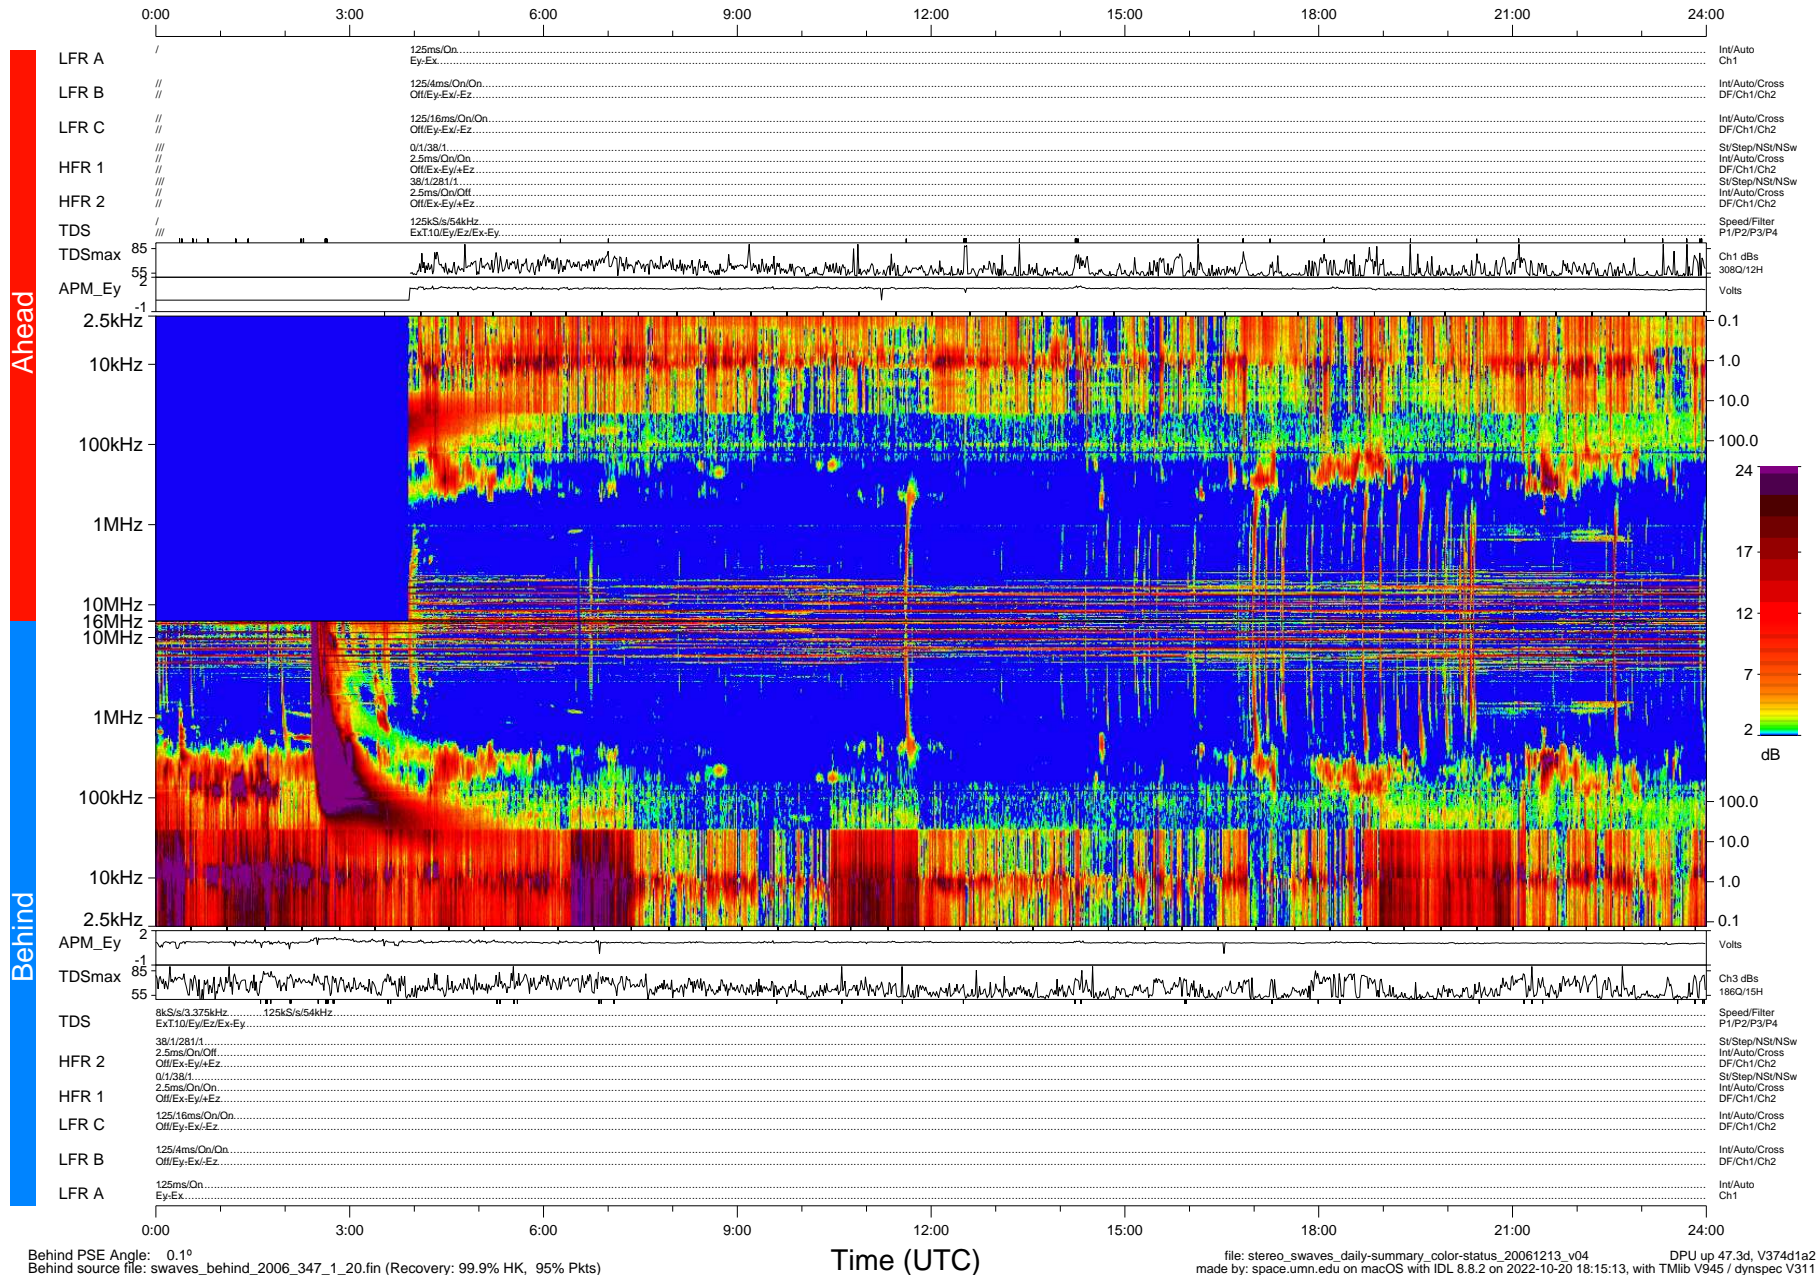

STEREO/WAVES Daily Summary - 13-Dec-2006 (DOY 347)

Ahead source file: swaves_ahead_2006_347_1_00.fin (Recovery: 83.5% HK, 103% Pkts)
Ahead PSE Angle: 0.1°

DPU up 37.2d, V374d1

Behind PSE Angle: 0.1°
Behind source file: swaves_behind_2006_347_1_20.fin (Recovery: 99.9% HK, 95% Pkts)