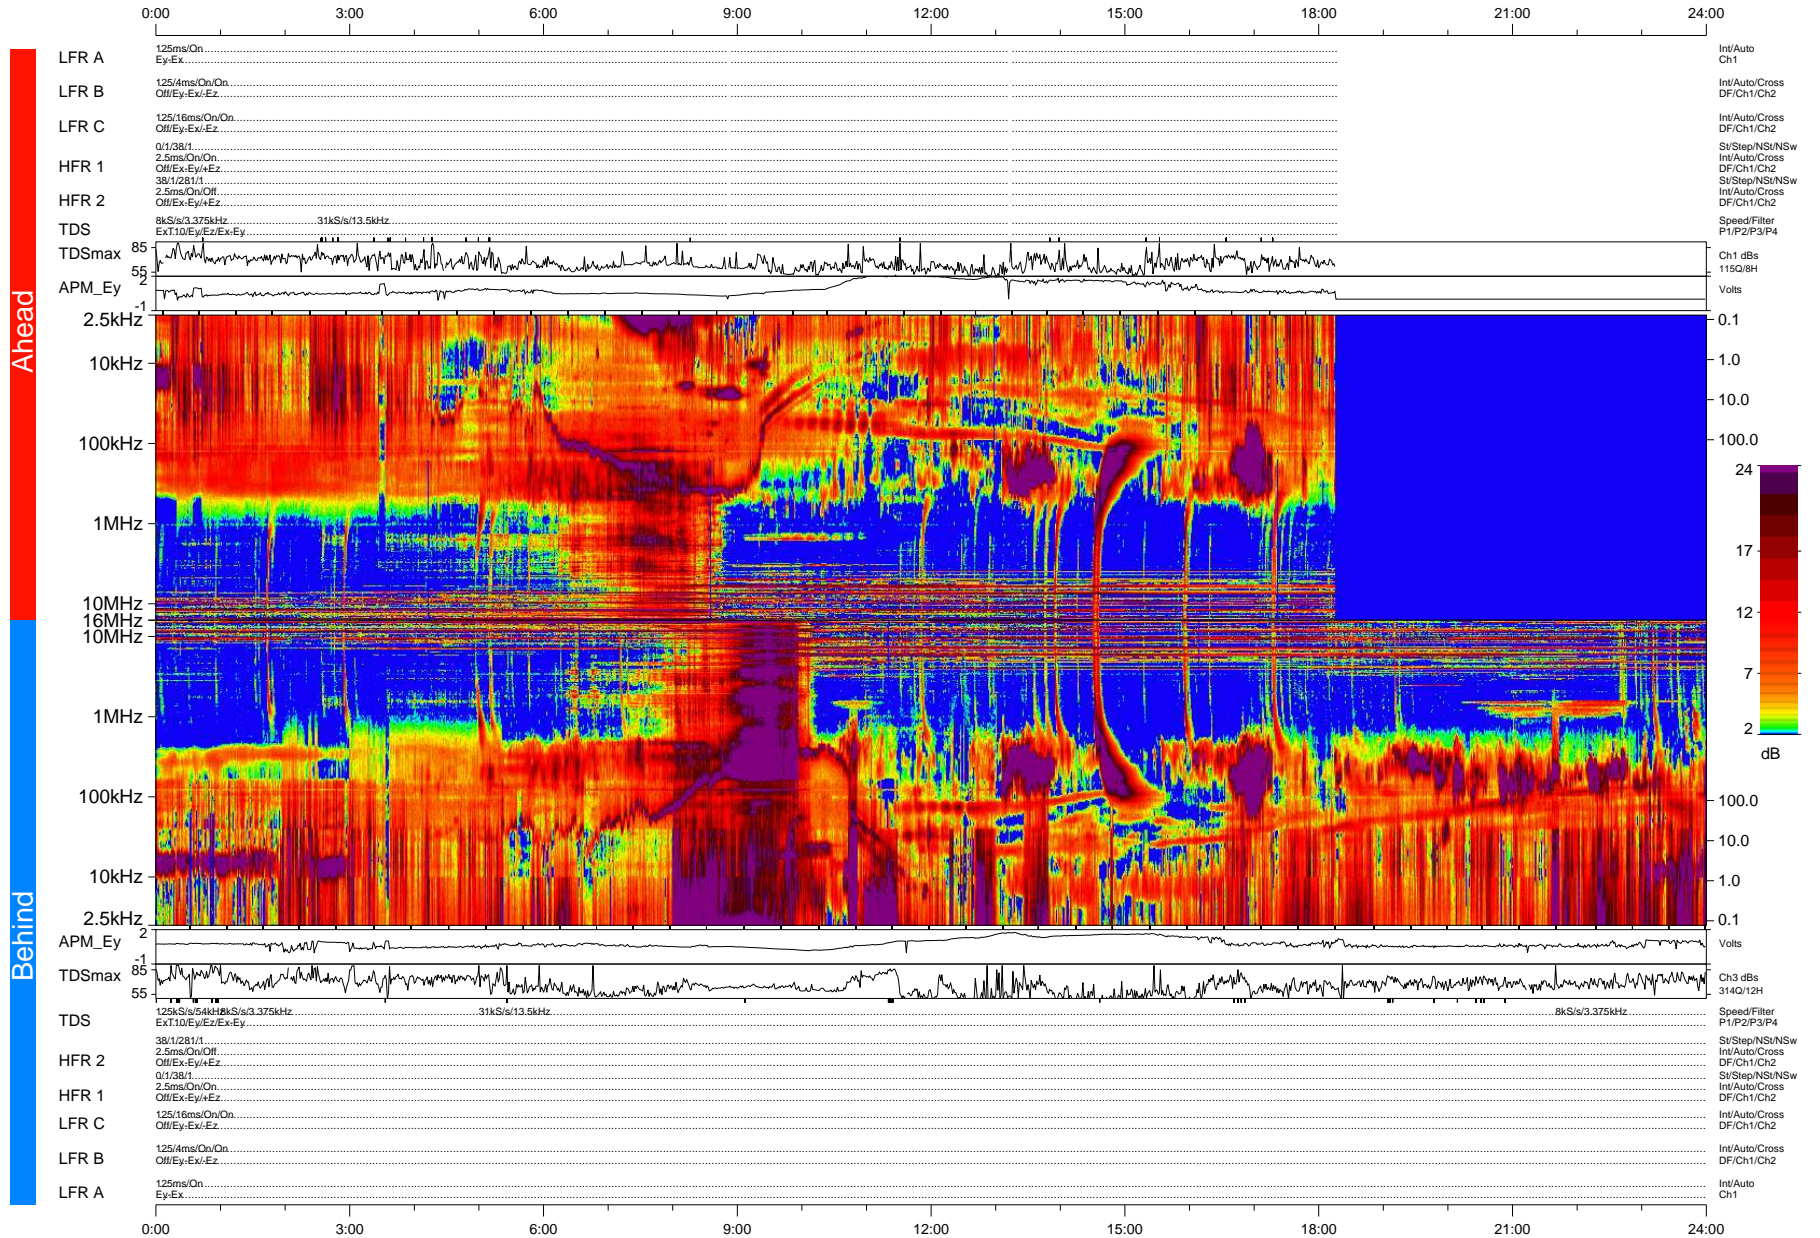

STEREO/WAVES Daily Summary - 12-Dec-2006 (DOY 346)

Ahead source file: swaves_ahead_2006_346_1_00.fin (Recovery: 75.8% HK, 68% Pkts)
Ahead PSE Angle: 0.0°

DPU up 36.0d, V374d1a2

Behind PSE Angle: 0.0°
Behind source file: swaves_behind_2006_346_1_20.fin (Recovery: 99.8% HK, 114% Pkts)

Time (UTC)