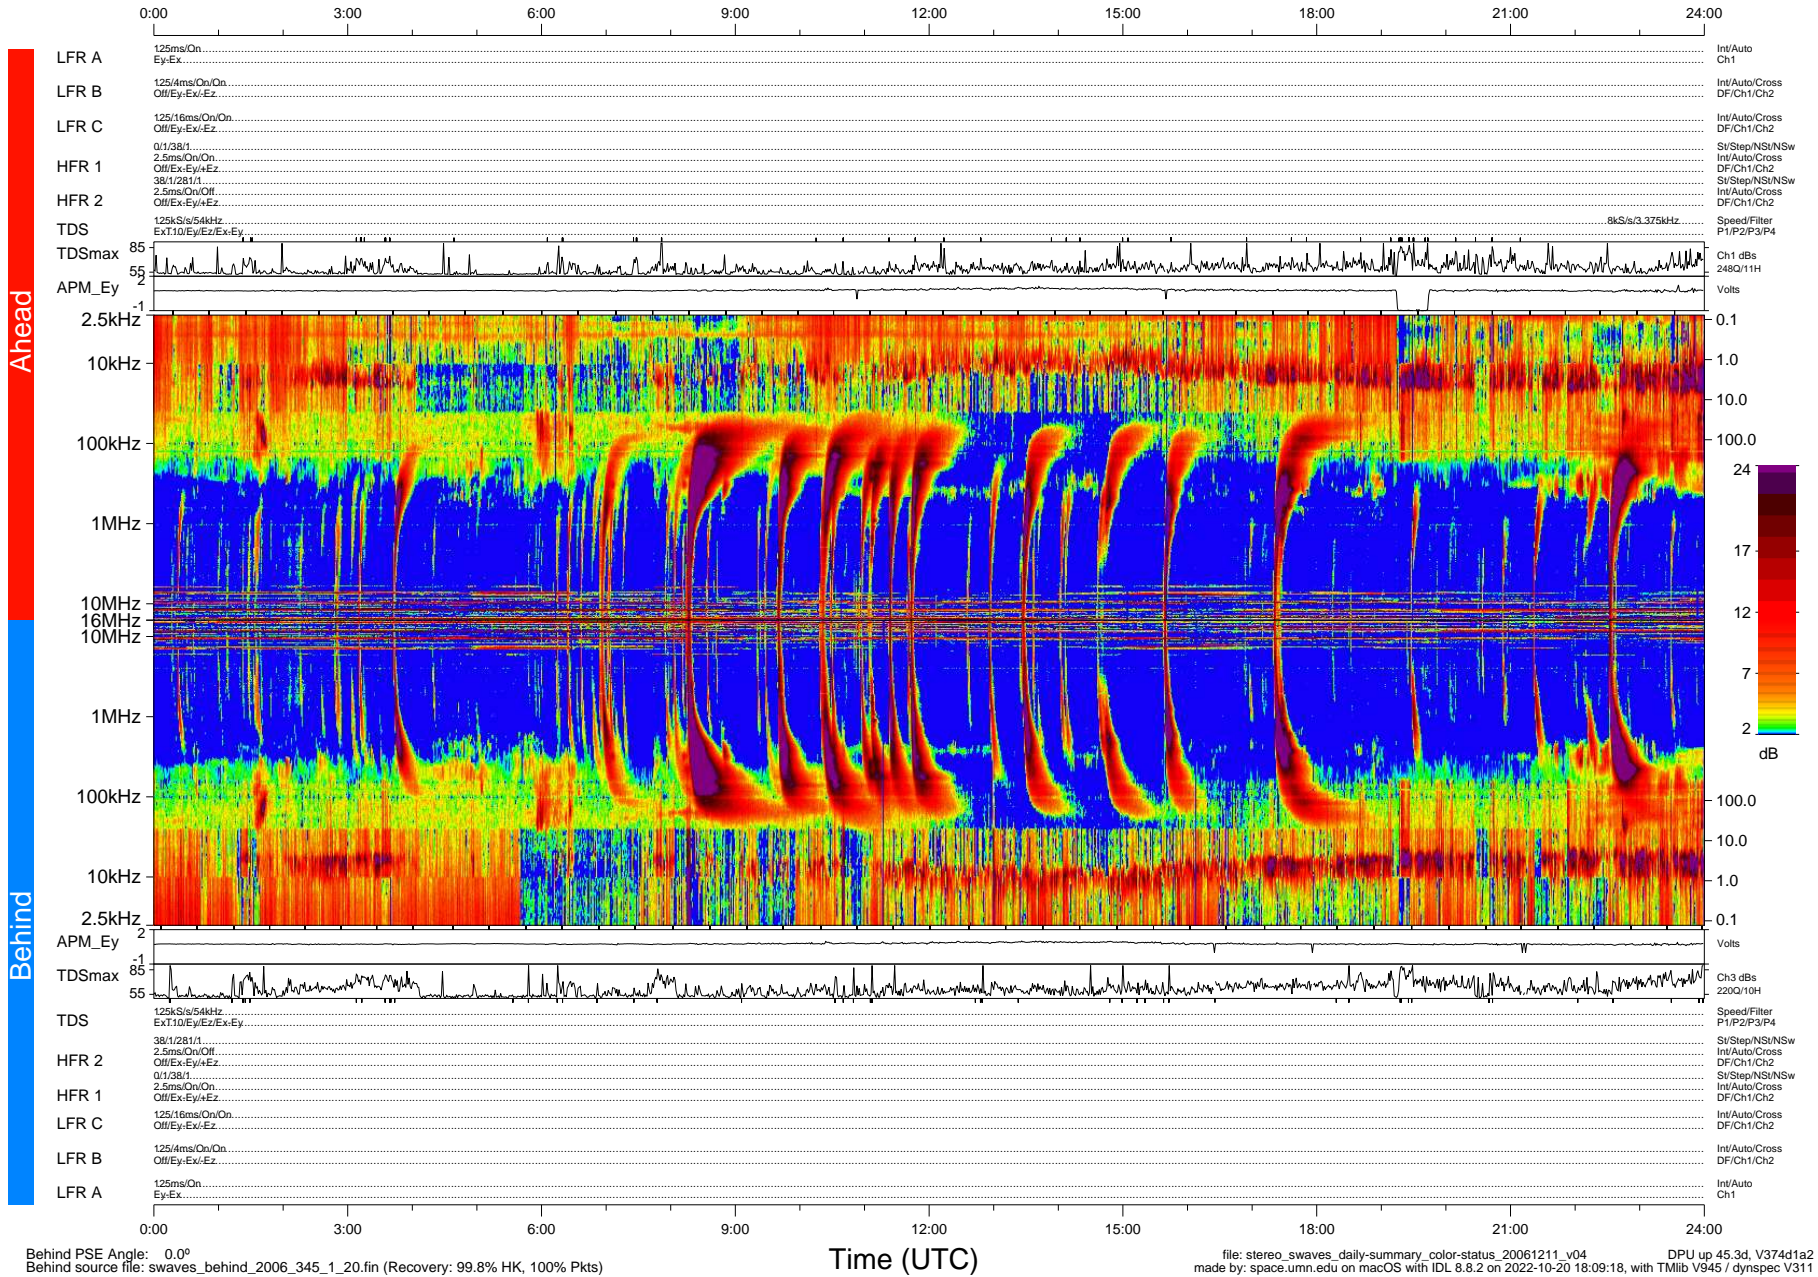

STEREO/WAVES Daily Summary - 11-Dec-2006 (DOY 345)

Ahead source file: swaves_ahead_2006_345_1_00.fin (Recovery: 99.9% HK, 104% Pkts)
Ahead PSE Angle: 0.0°

DPU up 35.2d, V374d1a2

Behind PSE Angle: 0.0°
Behind source file: swaves_behind_2006_345_1_20.fin (Recovery: 99.8% HK, 100% Pkts)

Time (UTC)