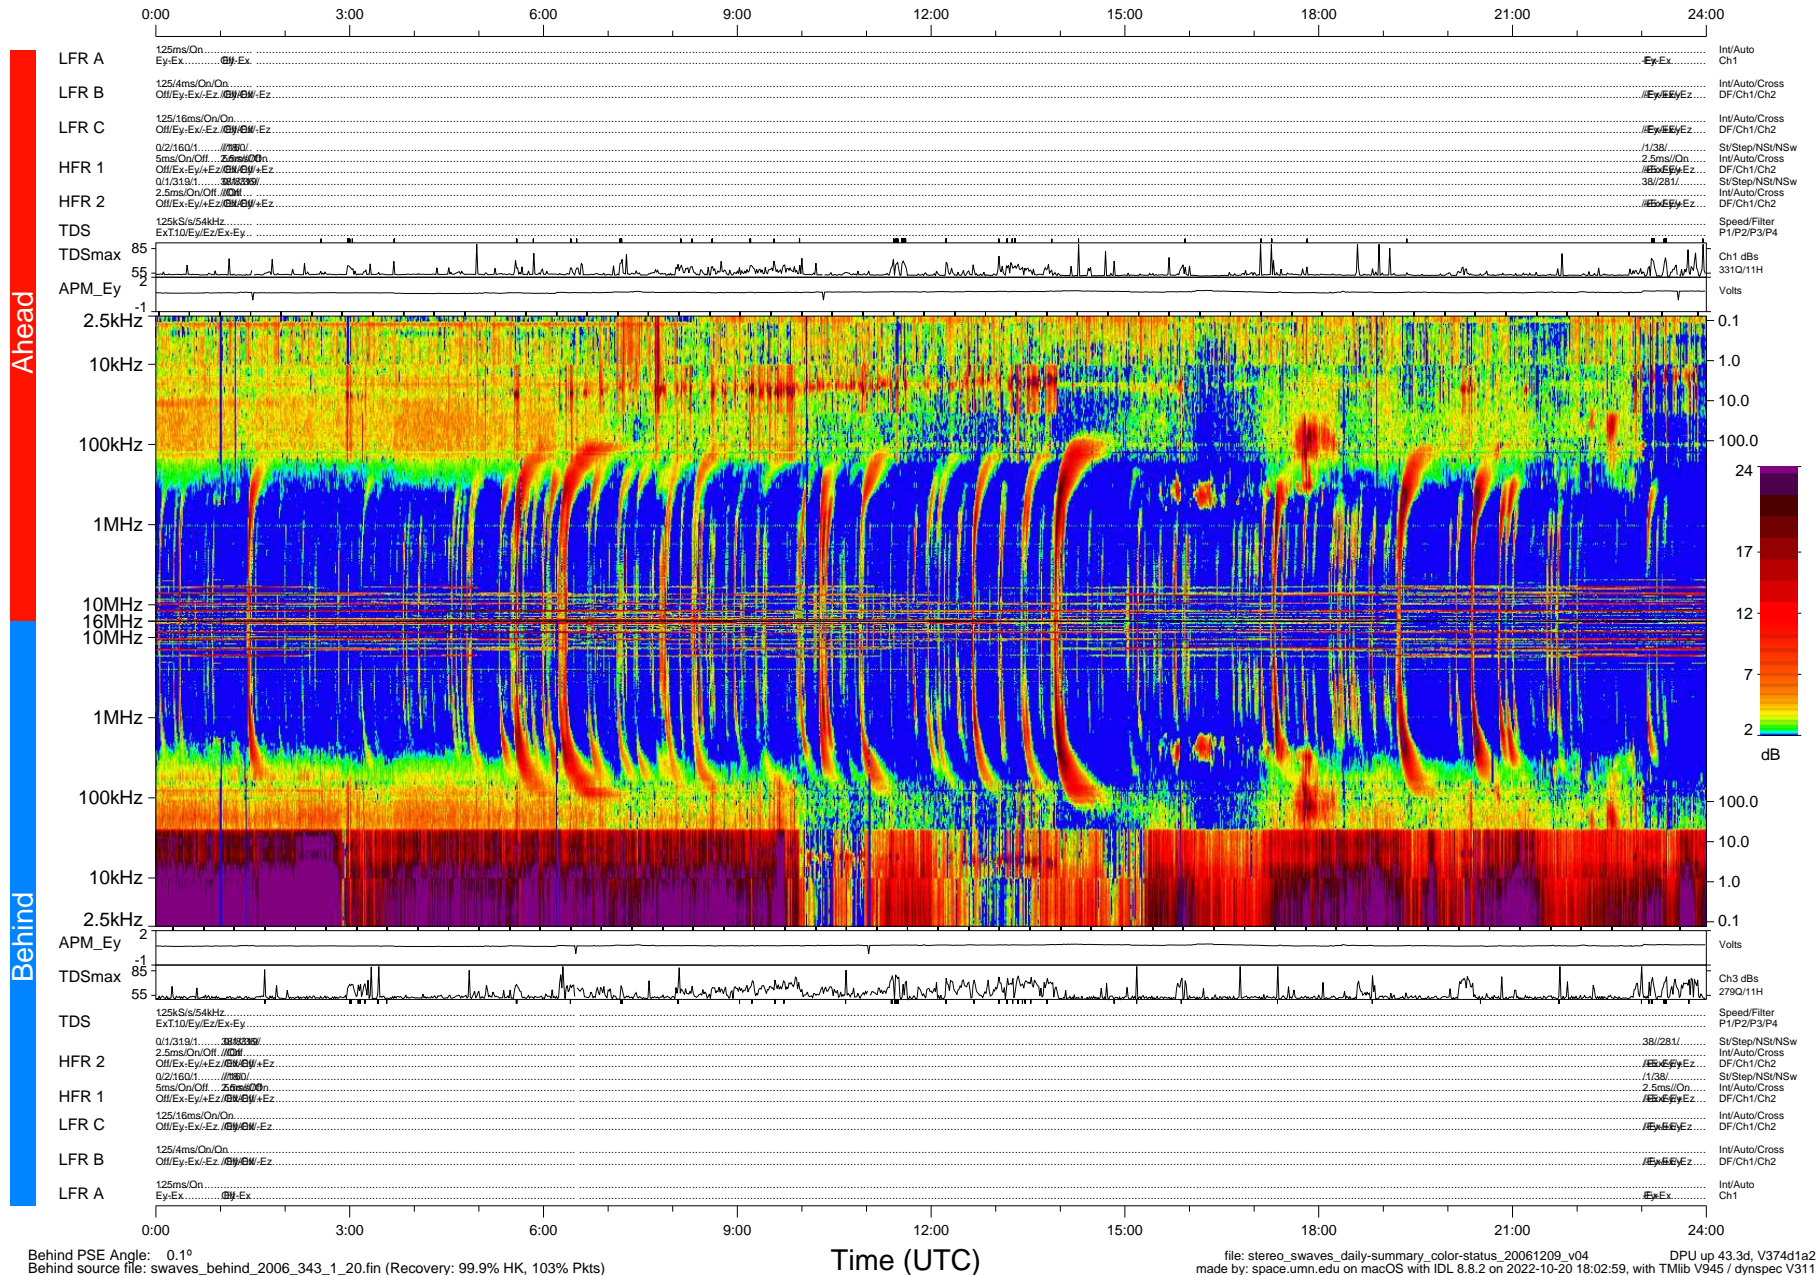

STEREO/WAVES Daily Summary - 09-Dec-2006 (DOY 343)

Ahead source file: swaves_ahead_2006_343_1_00.fin (Recovery: 99.8% HK, 111% Pkts)
Ahead PSE Angle: 0.1°

DPU up 33.2d, V374d1a2

Behind PSE Angle: 0.1°
Behind source file: swaves_behind_2006_343_1_20.fin (Recovery: 99.9% HK, 103% Pkts)

Time (UTC)