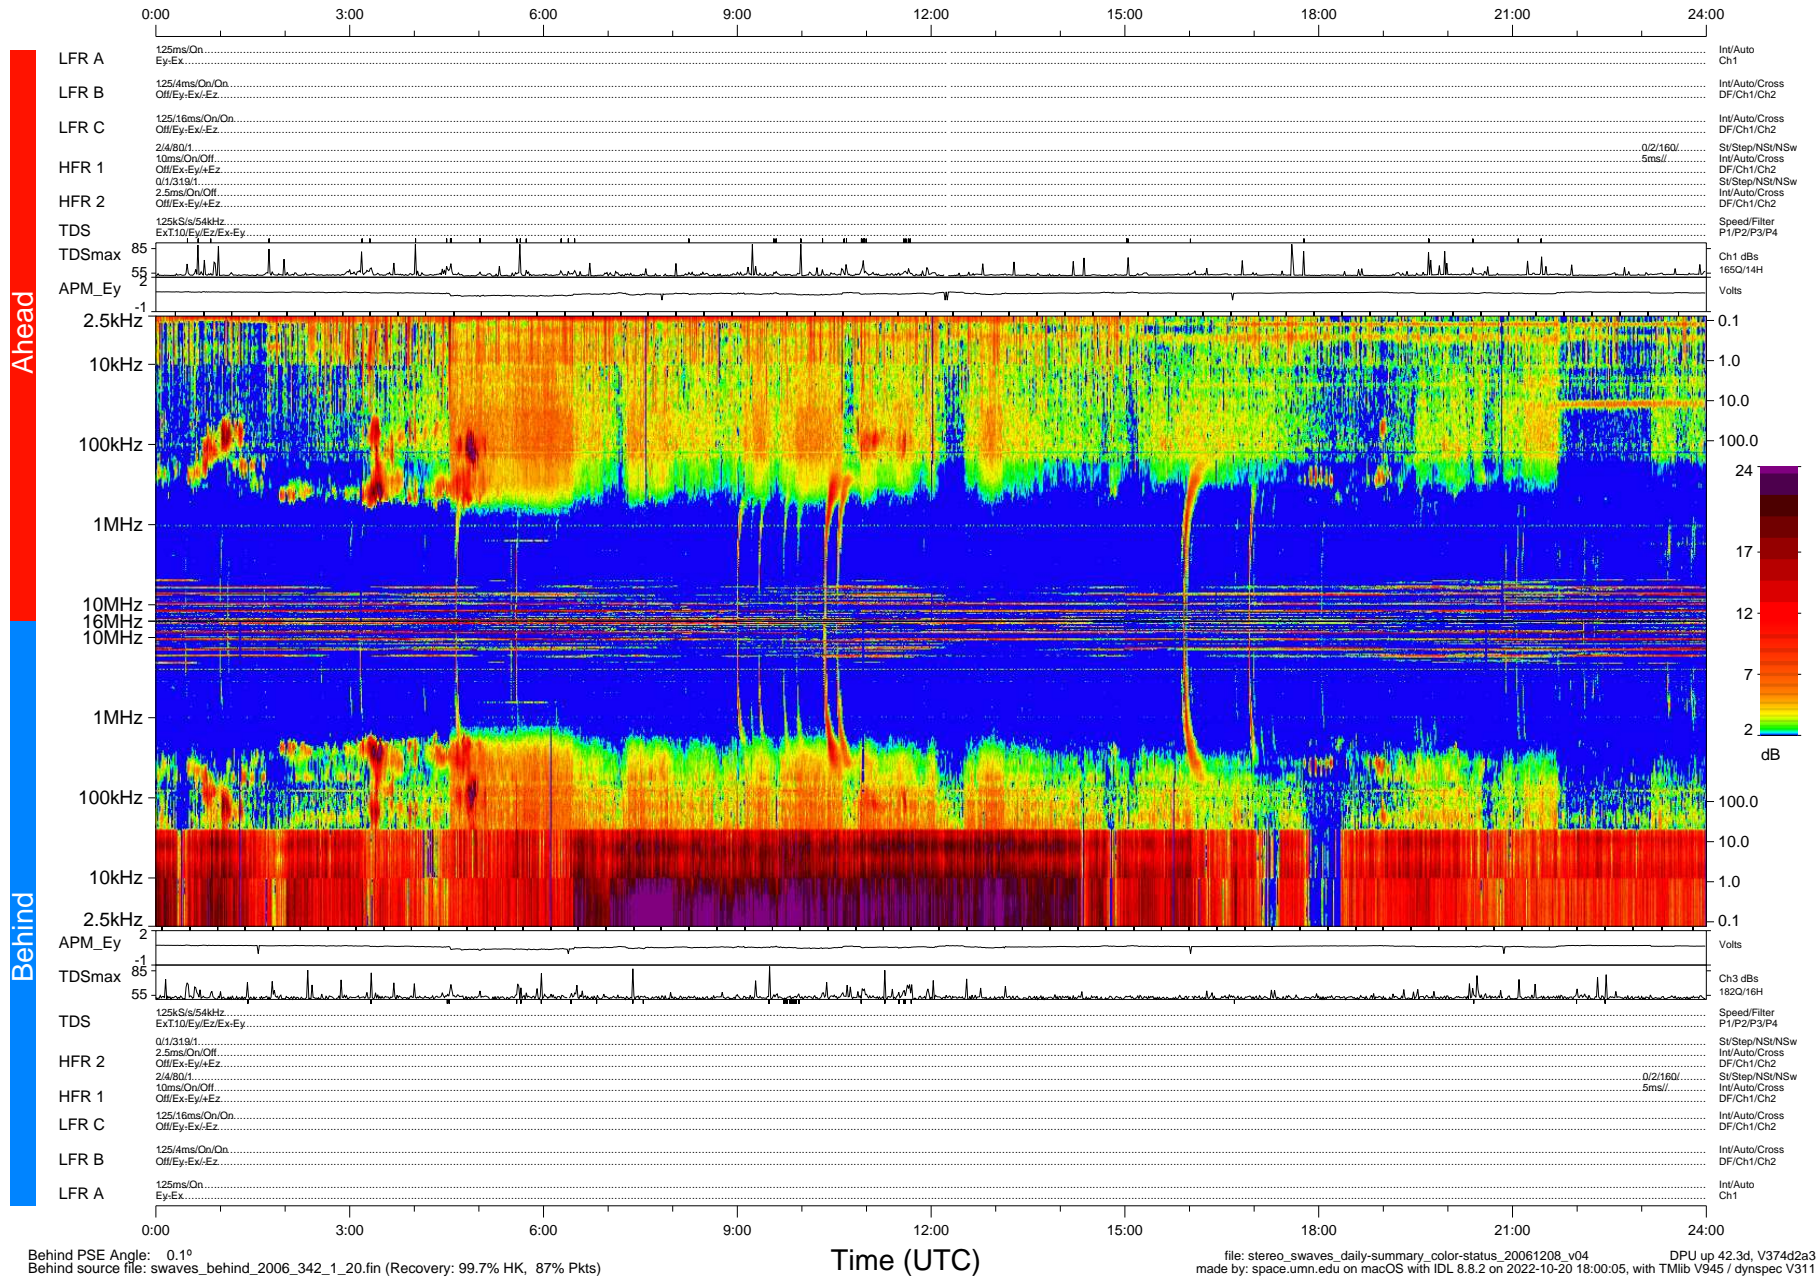

STEREO/WAVES Daily Summary - 08-Dec-2006 (DOY 342)

Ahead source file: swaves_ahead_2006_342_1_00.fin (Recovery: 99.7% HK, 84% Pkts)
Ahead PSE Angle: 0.1°

DPU up 32.2d, V374d2a3

Behind PSE Angle: 0.1°
Behind source file: swaves_behind_2006_342_1_20.fin (Recovery: 99.7% HK, 87% Pkts)