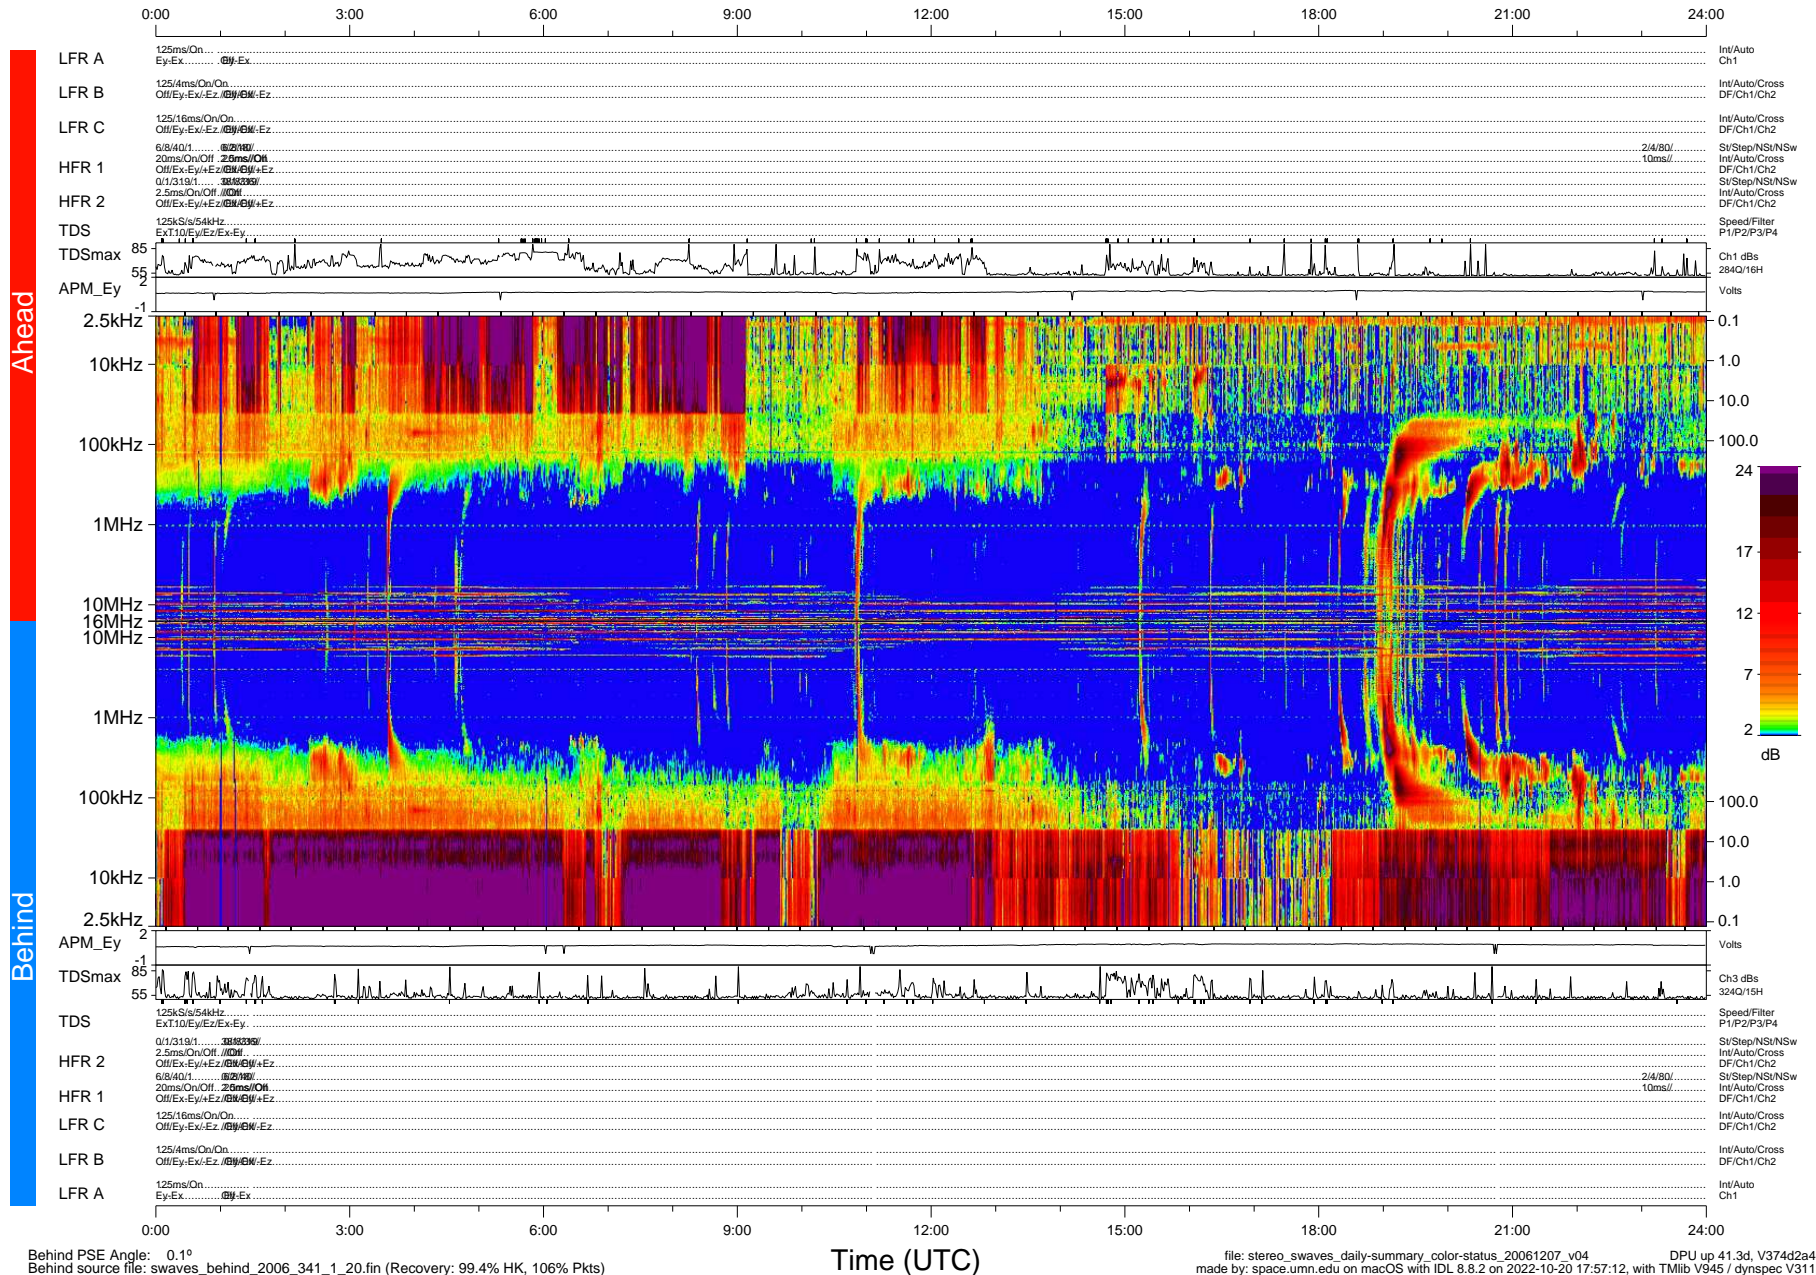

STEREO/WAVES Daily Summary - 07-Dec-2006 (DOY 341)

Ahead source file: swaves_ahead_2006_341_1_00.fin (Recovery: 99.7% HK, 101% Pkts)
Ahead PSE Angle: 0.1°

DPU up 31.2d, V374d2a4

Behind PSE Angle: 0.1°
Behind source file: swaves_behind_2006_341_1_20.fin (Recovery: 99.4% HK, 106% Pkts)

Time (UTC)