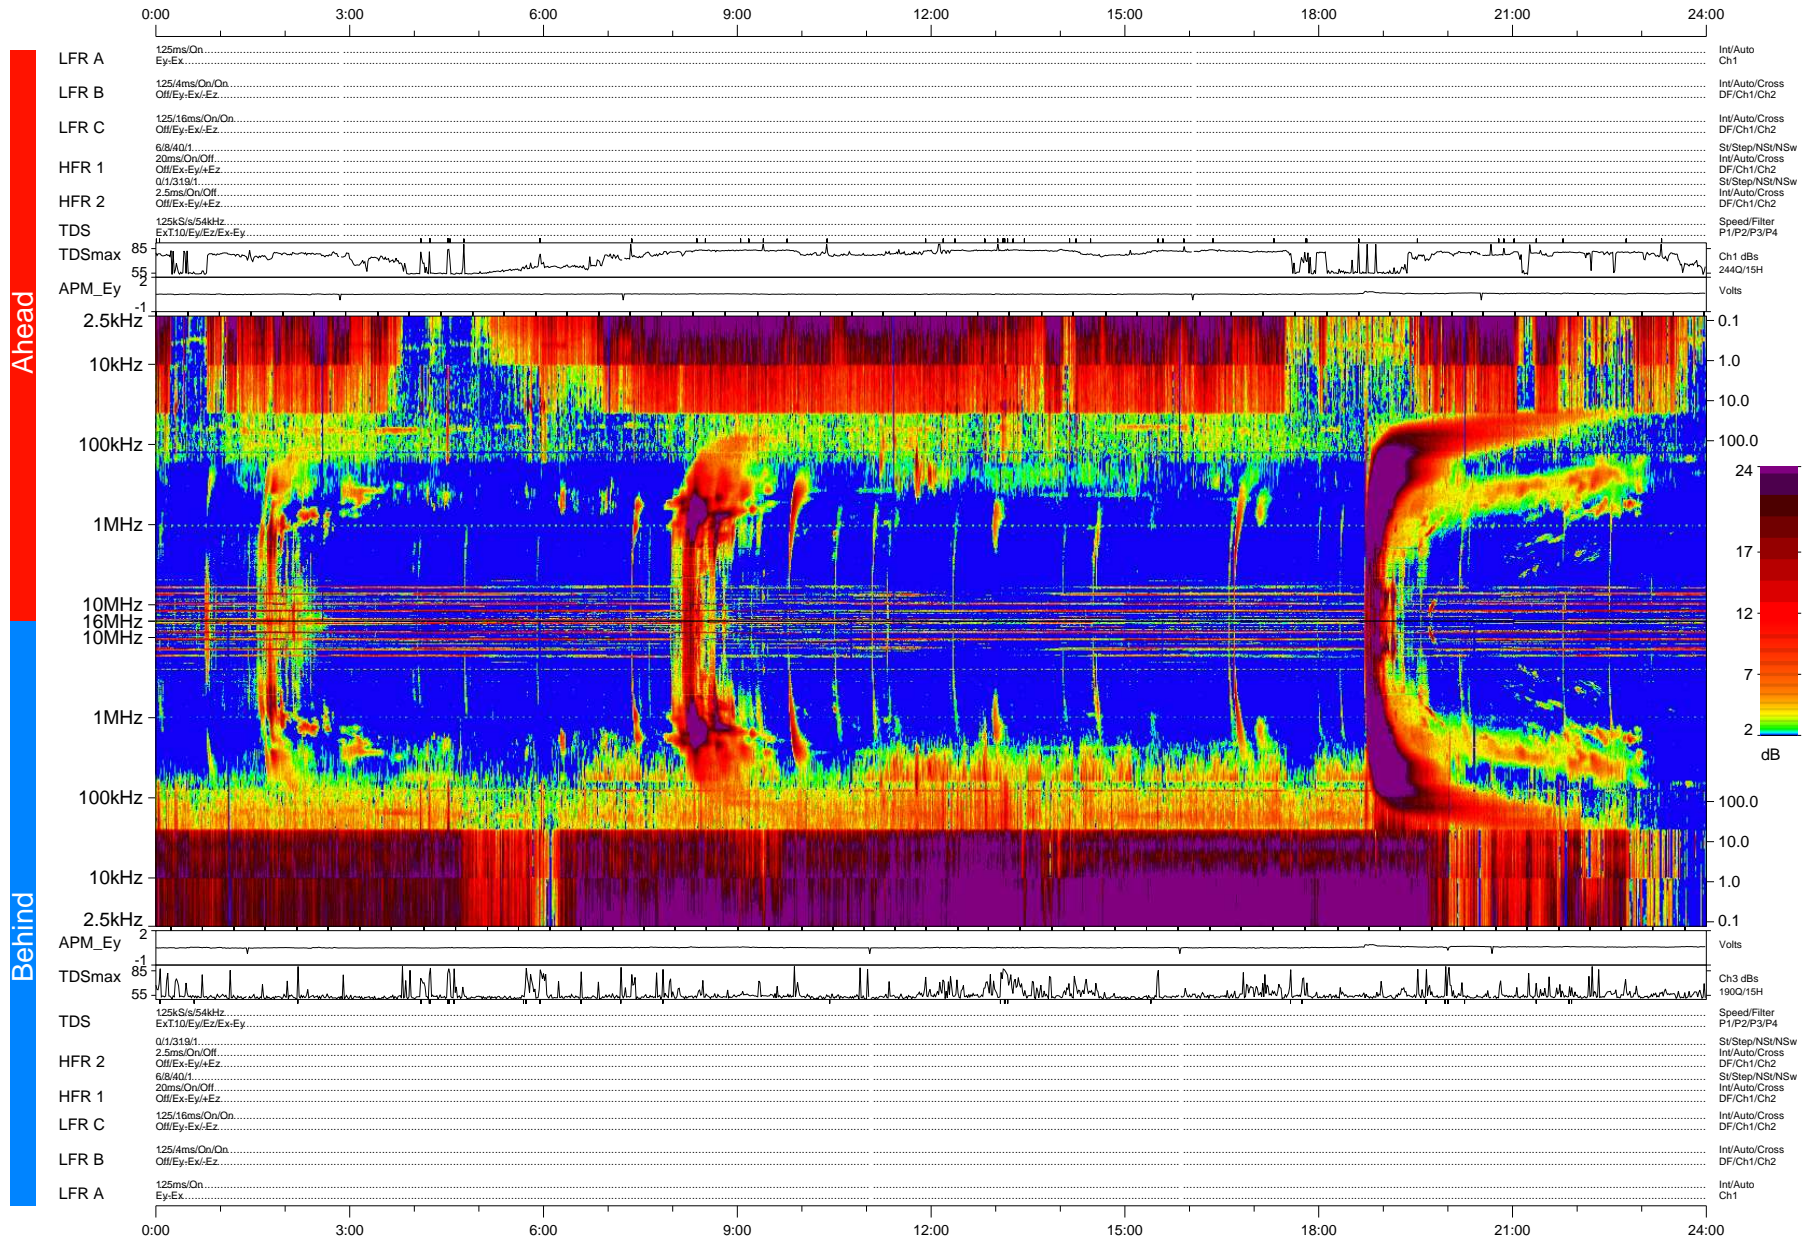

STEREO/WAVES Daily Summary - 06-Dec-2006 (DOY 340)

Ahead source file: swaves_ahead_2006_340_1_00.fin (Recovery: 99.7% HK, 94% Pkts)
Ahead PSE Angle: 0.1°

DPU up 30.2d, V374d2a4

Behind PSE Angle: 0.1°
Behind source file: swaves_behind_2006_340_1_20.fin (Recovery: 99.7% HK, 86% Pkts)

Time (UTC)