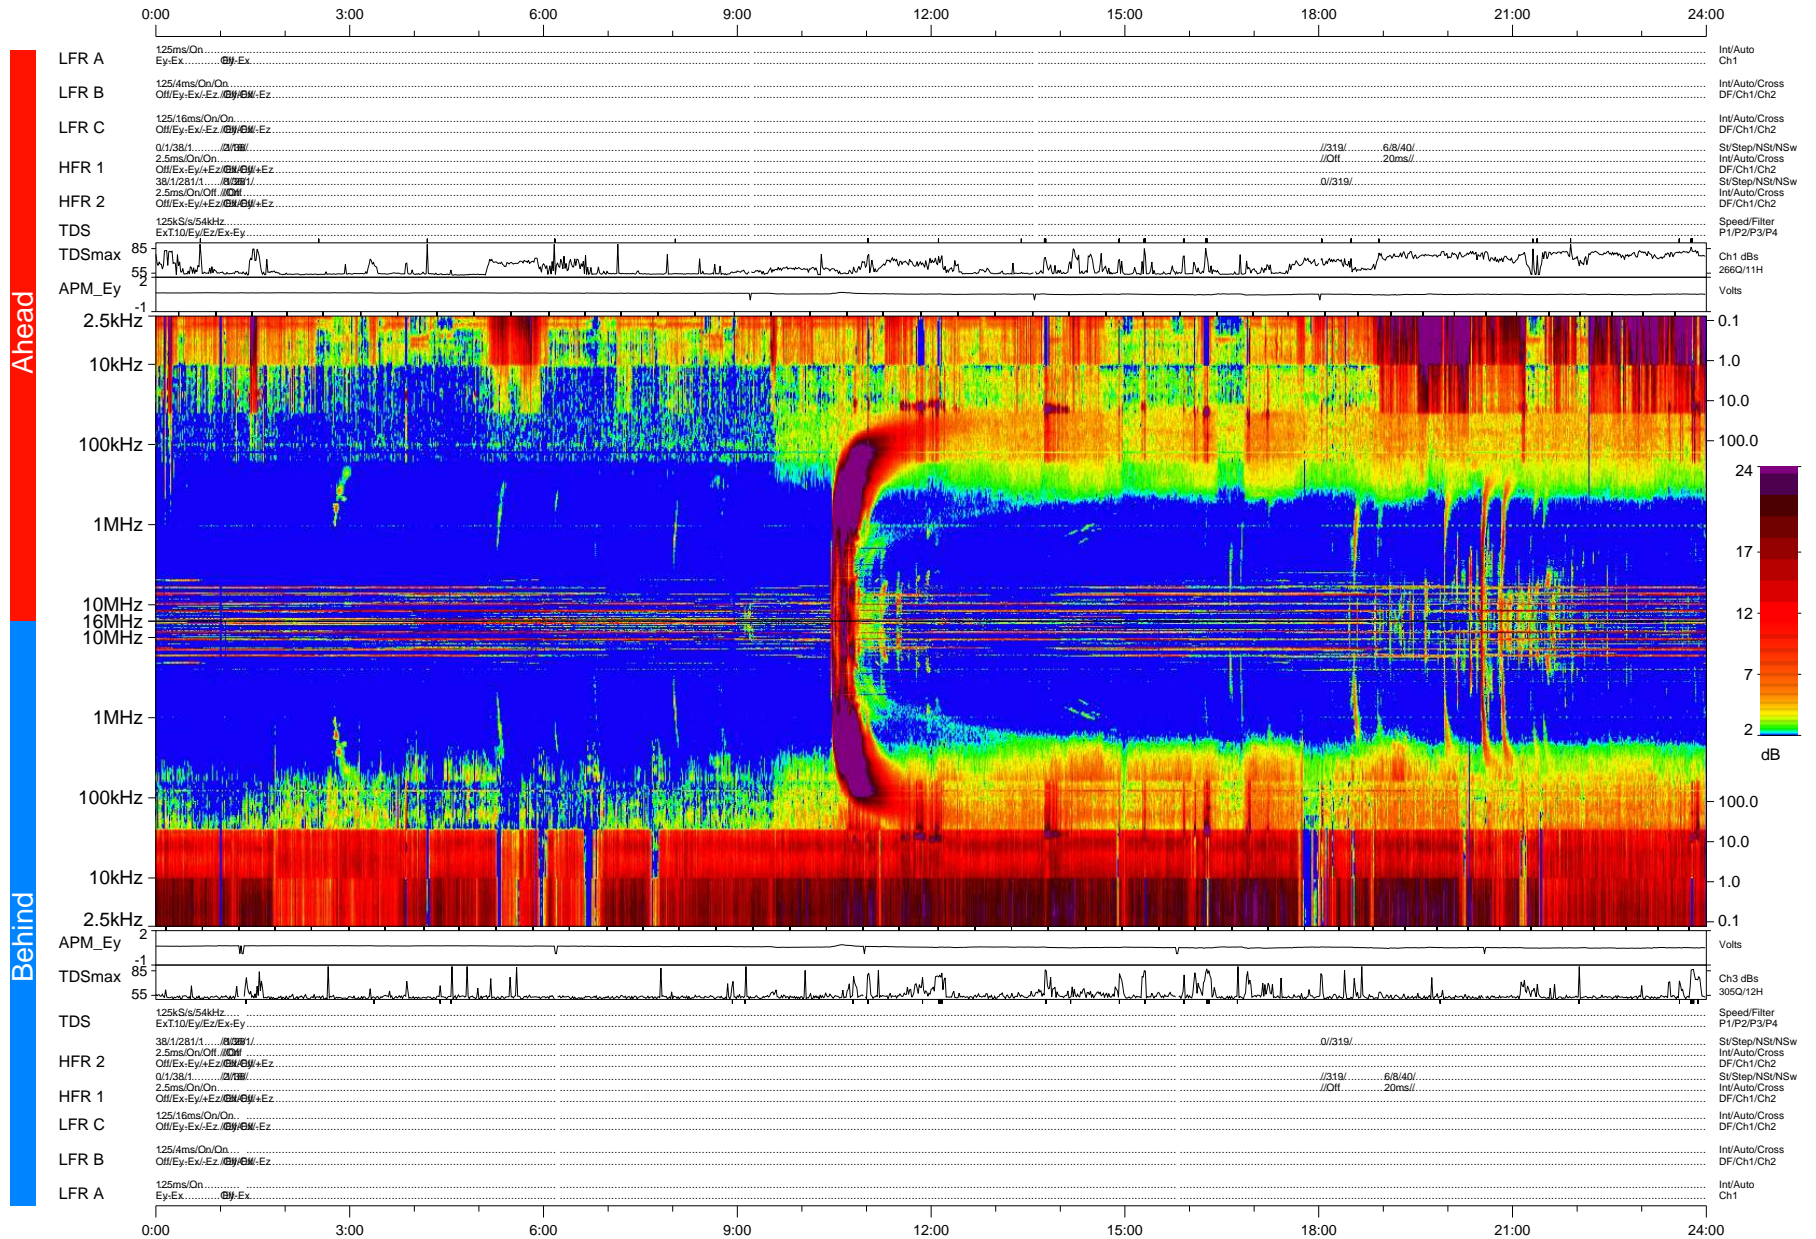

STEREO/WAVES Daily Summary - 05-Dec-2006 (DOY 339)

Ahead source file: swaves_ahead_2006_339_1_00.fin (Recovery: 99.8% HK, 104% Pkts)
Ahead PSE Angle: 0.1°

DPU up 29.2d, V374d2a4

Behind PSE Angle: 0.1°
Behind source file: swaves_behind_2006_339_1_20.fin (Recovery: 99.4% HK, 110% Pkts)

Time (UTC)