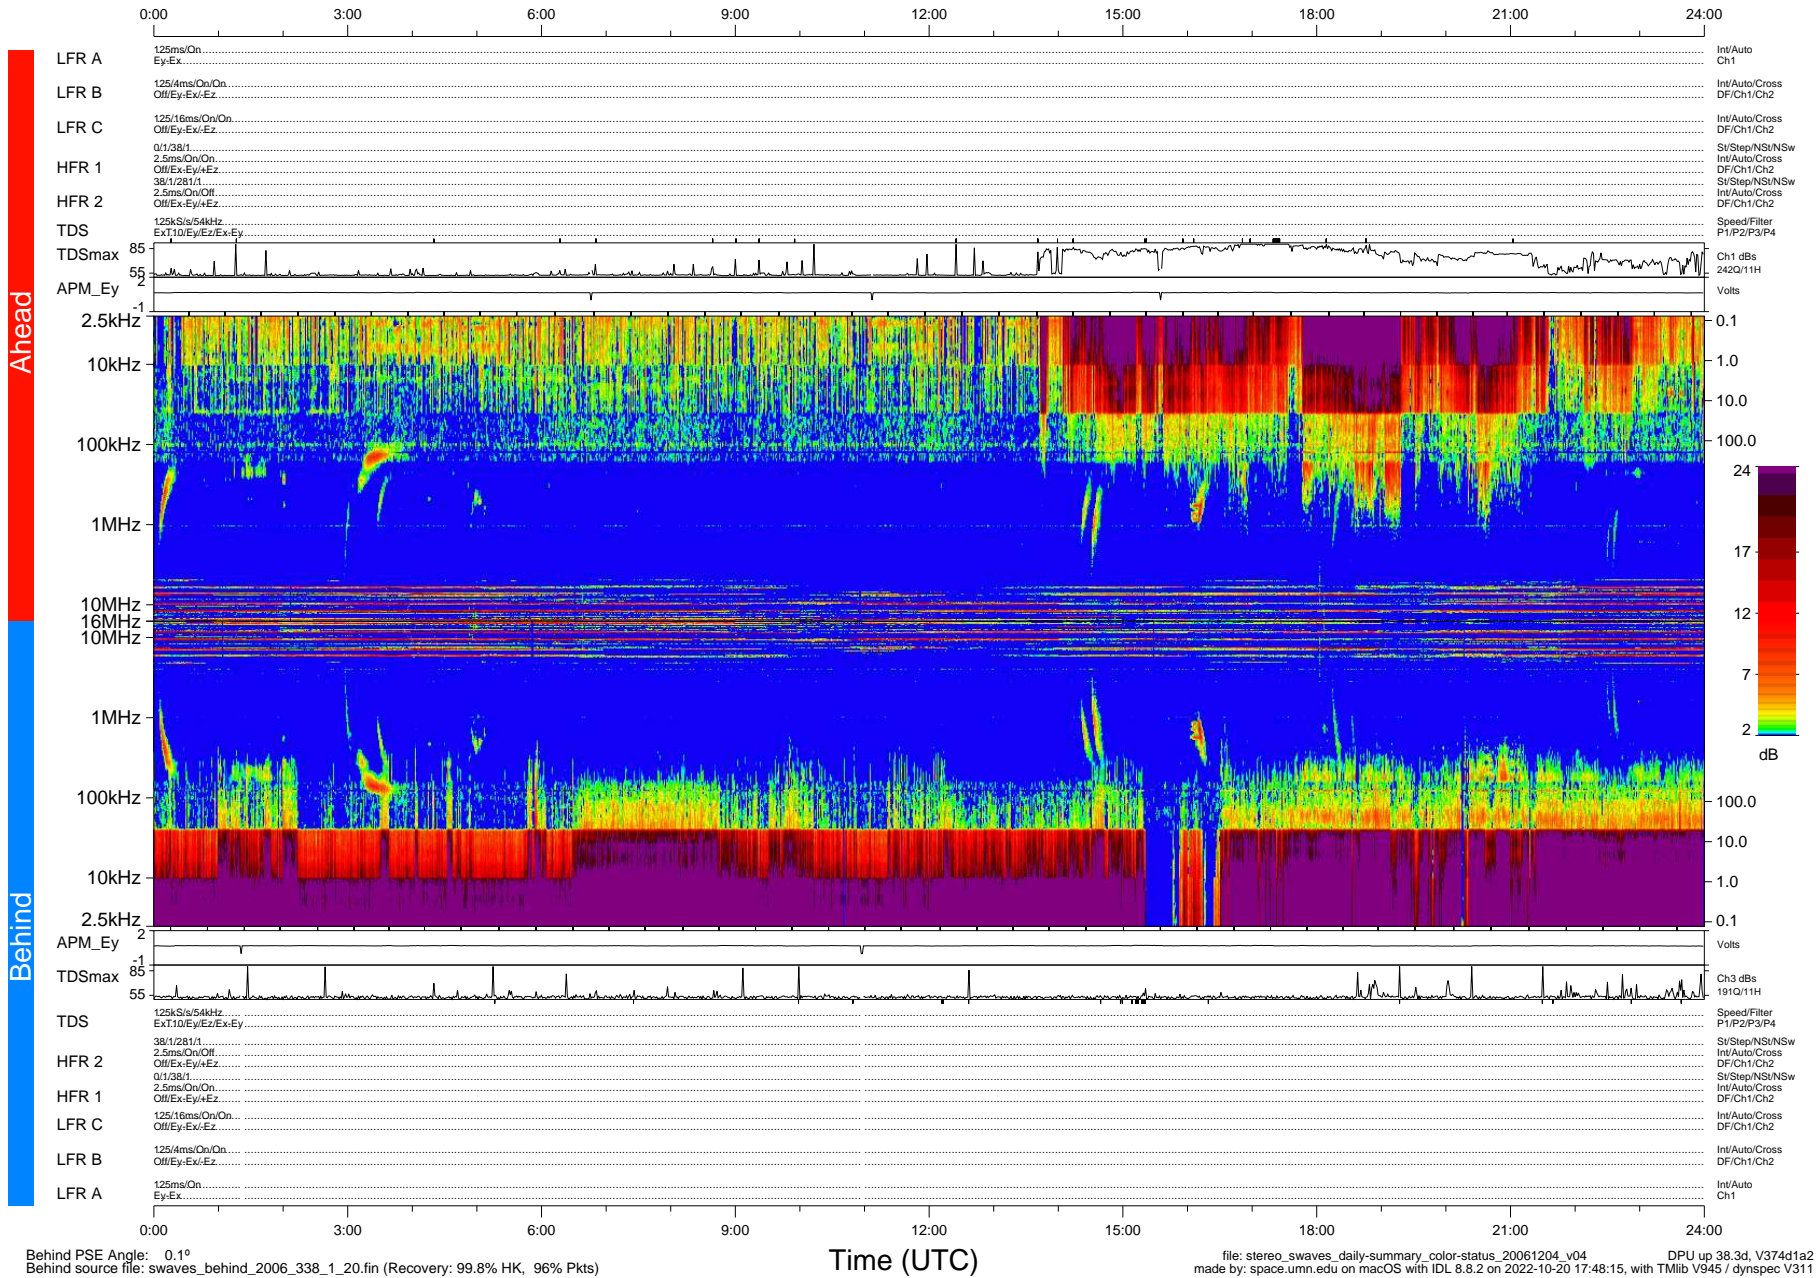

STEREO/WAVES Daily Summary - 04-Dec-2006 (DOY 338)

Ahead source file: swaves_ahead_2006_338_1_00.fin (Recovery: 99.8% HK, 103% Pkts)
 Ahead PSE Angle: 0.1°

DPU up 28.2d, V374d1a2

Behind PSE Angle: 0.1°
 Behind source file: swaves_behind_2006_338_1_20.fin (Recovery: 99.8% HK, 96% Pkts)

Time (UTC)

file: stereo_swaves_daily-summary_color-status_20061204_v04
 made by: space.umn.edu on macOS with IDL 8.8.2 on 2022-10-20 17:48:15, with Tmlib V945 / dynspec V311
 DPU up 38.3d, V374d1a2