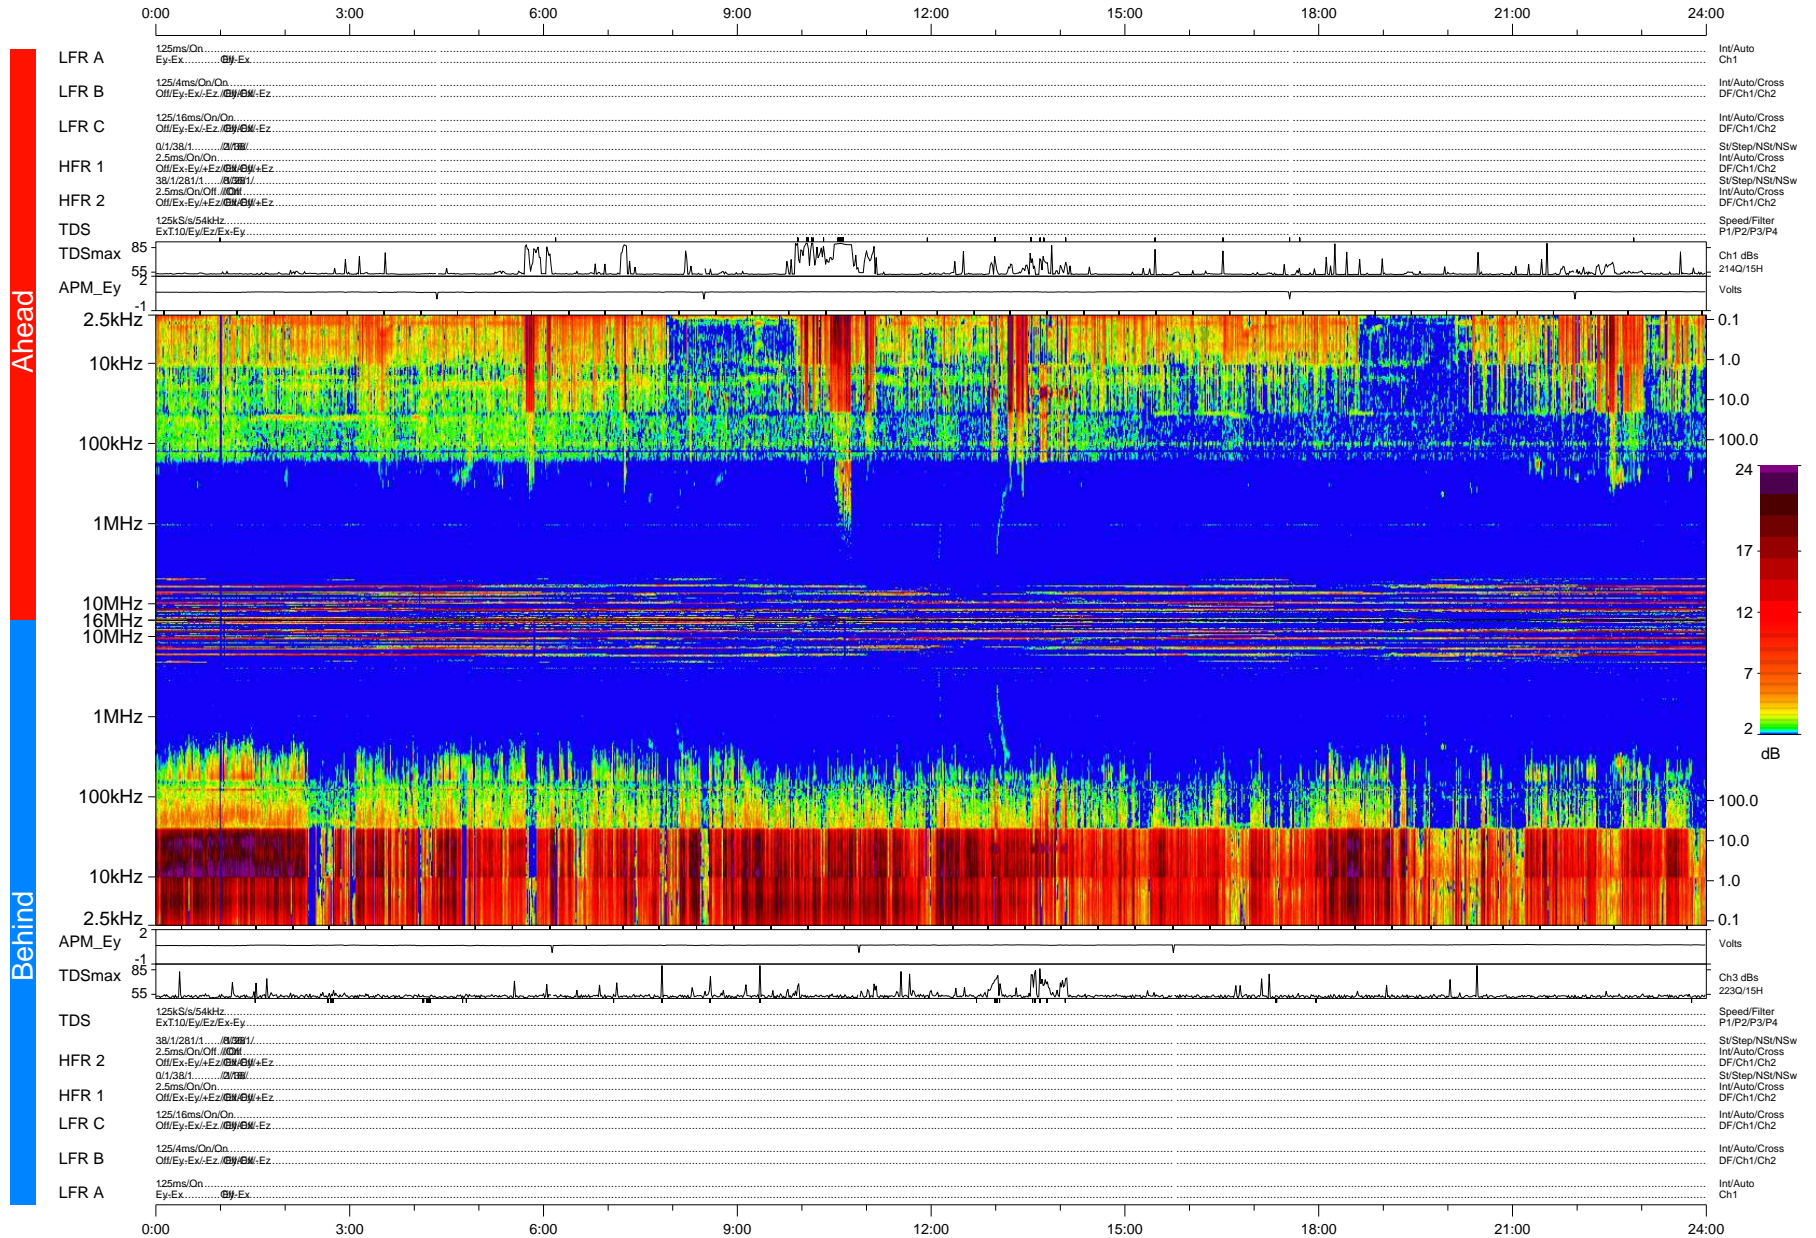

STEREO/WAVES Daily Summary - 03-Dec-2006 (DOY 337)

Ahead source file: swaves_ahead_2006_337_1_00.fin (Recovery: 99.7% HK, 99% Pkts)
Ahead PSE Angle: 0.1°

DPU up 27.2d, V374d1a2

Behind PSE Angle: 0.1°
Behind source file: swaves_behind_2006_337_1_20.fin (Recovery: 99.8% HK, 100% Pkts)

Time (UTC)