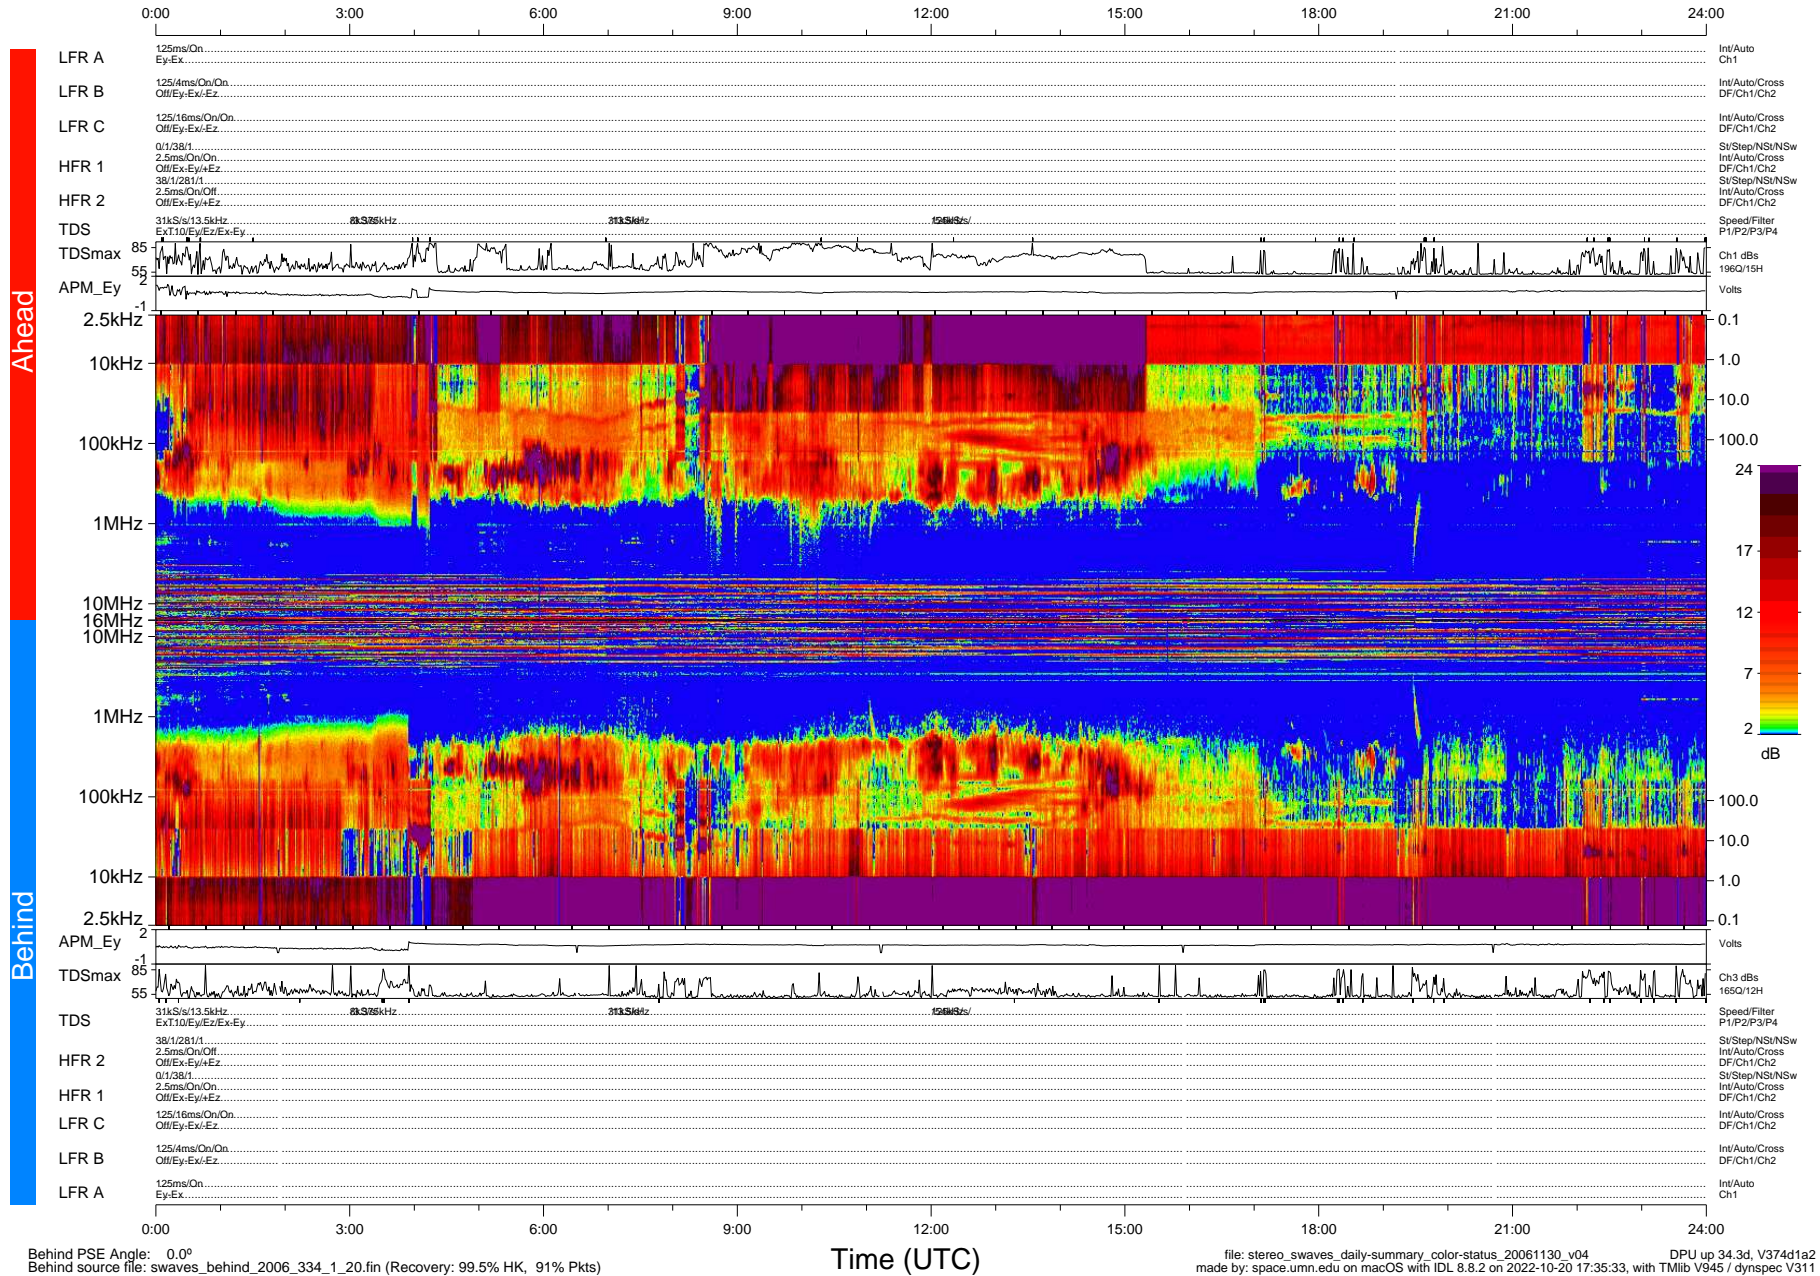

STEREO/WAVES Daily Summary - 30-Nov-2006 (DOY 334)

Ahead source file: swaves_ahead_2006_334_1_00.fin (Recovery: 99.9% HK, 96% Pkts)
Ahead PSE Angle: 0.0°

DPU up 24.2d, V374d1a2

Behind PSE Angle: 0.0°
Behind source file: swaves_behind_2006_334_1_20.fin (Recovery: 99.5% HK, 91% Pkts)

Time (UTC)