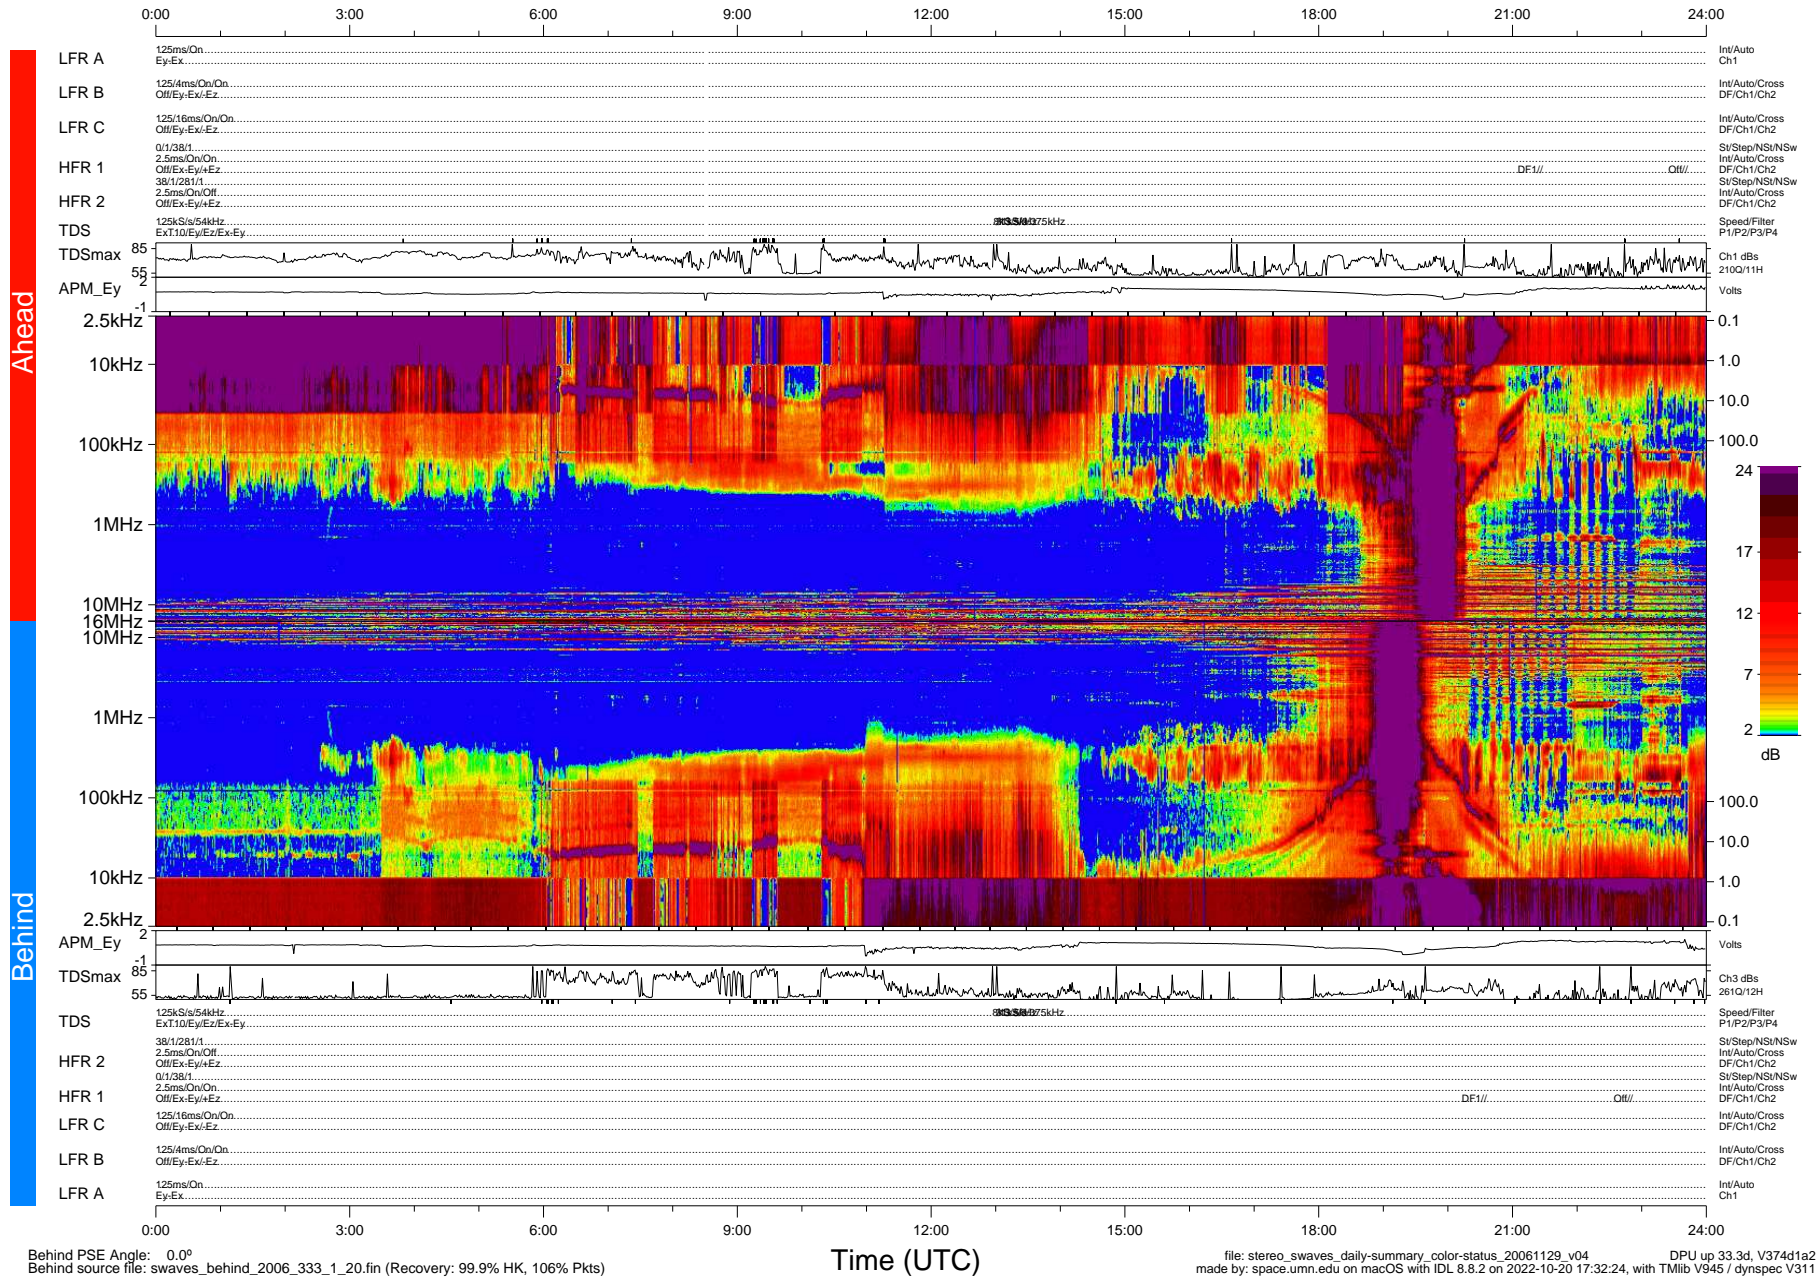

STEREO/WAVES Daily Summary - 29-Nov-2006 (DOY 333)

Ahead source file: swaves_ahead_2006_333_1_00.fin (Recovery: 99.8% HK, 98% Pkts)
Ahead PSE Angle: 0.0°

DPU up 23.2d, V374d1a2

Behind PSE Angle: 0.0°
Behind source file: swaves_behind_2006_333_1_20.fin (Recovery: 99.9% HK, 106% Pkts)

Time (UTC)