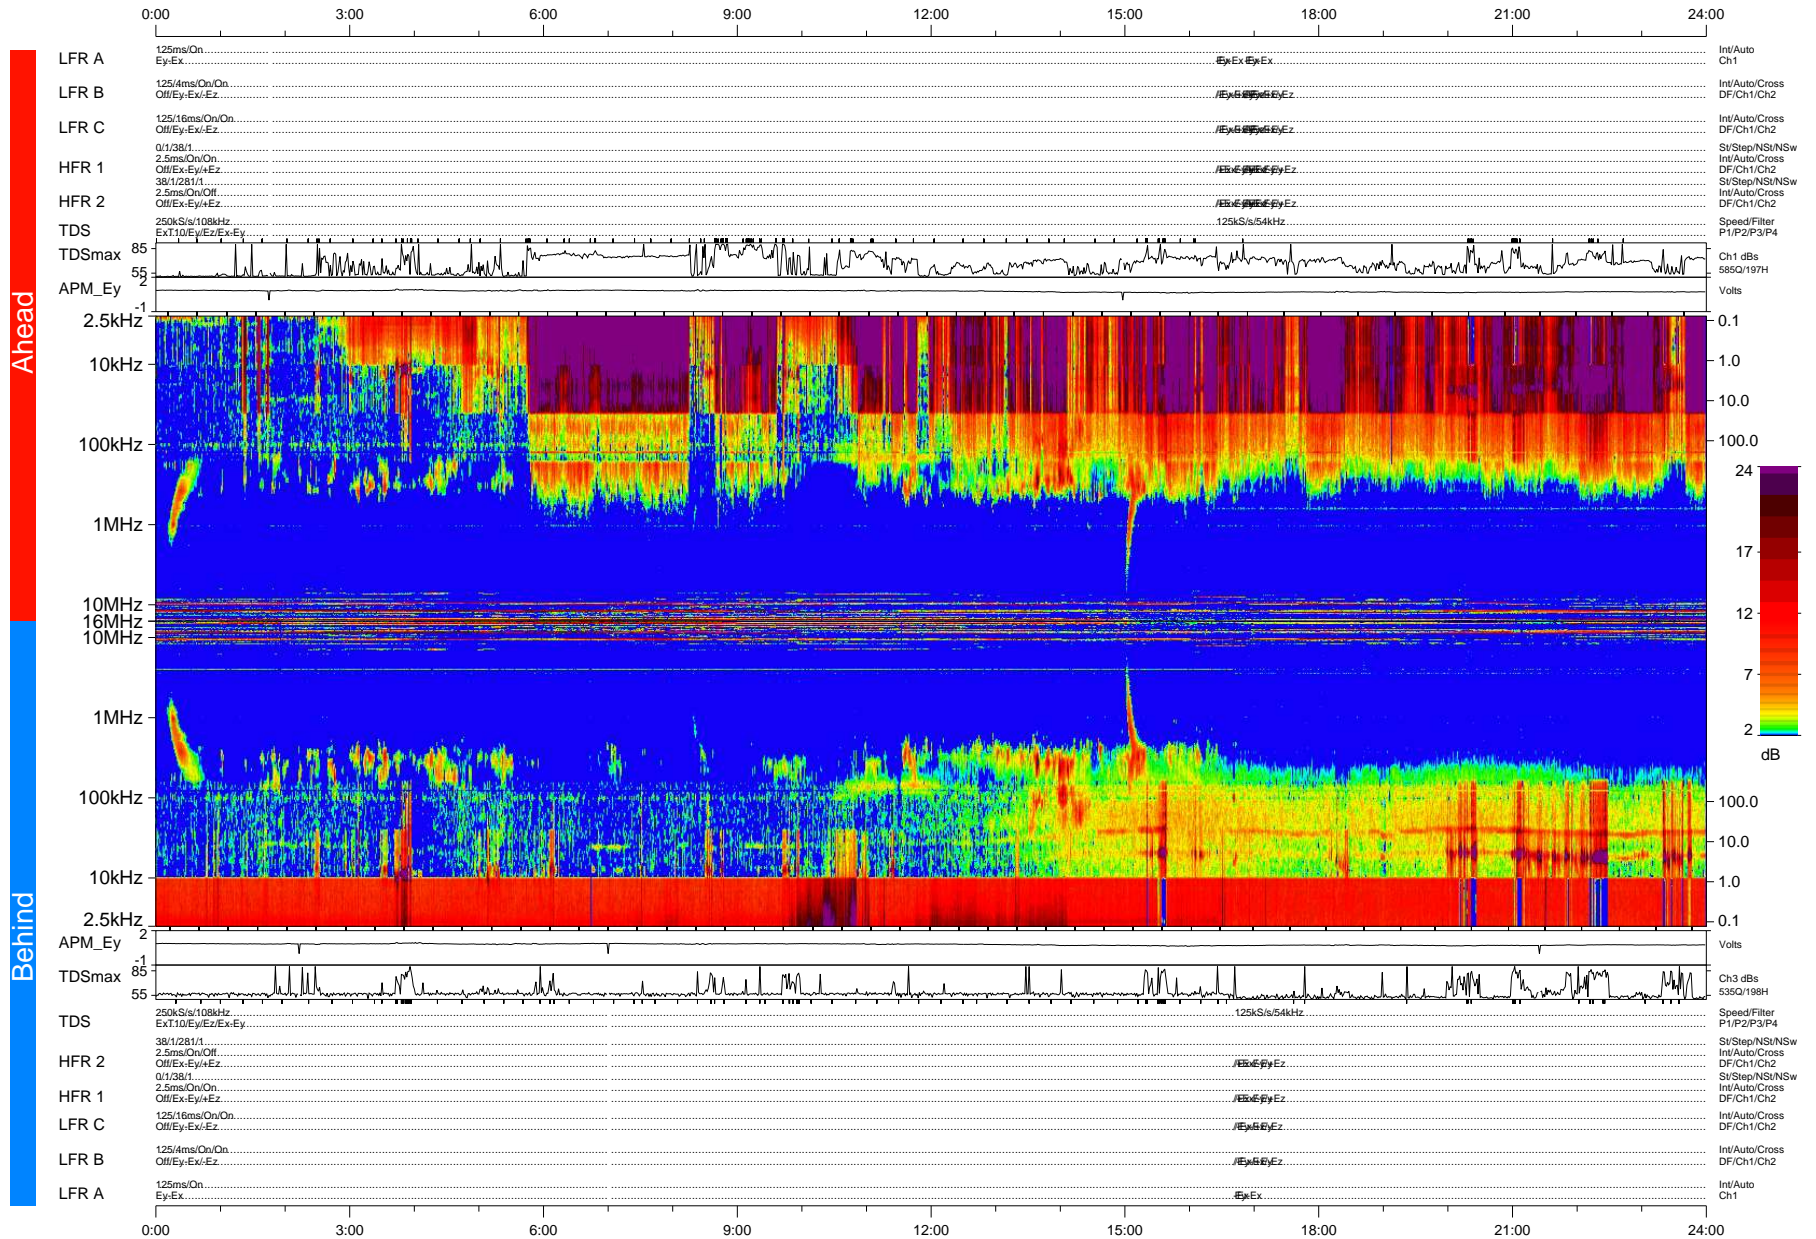

STEREO/WAVES Daily Summary - 28-Nov-2006 (DOY 332)

Ahead source file: swaves_ahead_2006_332_1_00.fin (Recovery: 99.9% HK, 109% Pkts)
Ahead PSE Angle: 0.0°

DPU up 22.2d, V374d1a2

Behind PSE Angle: 0.0°
Behind source file: swaves_behind_2006_332_1_20.fin (Recovery: 99.8% HK, 104% Pkts)

Time (UTC)