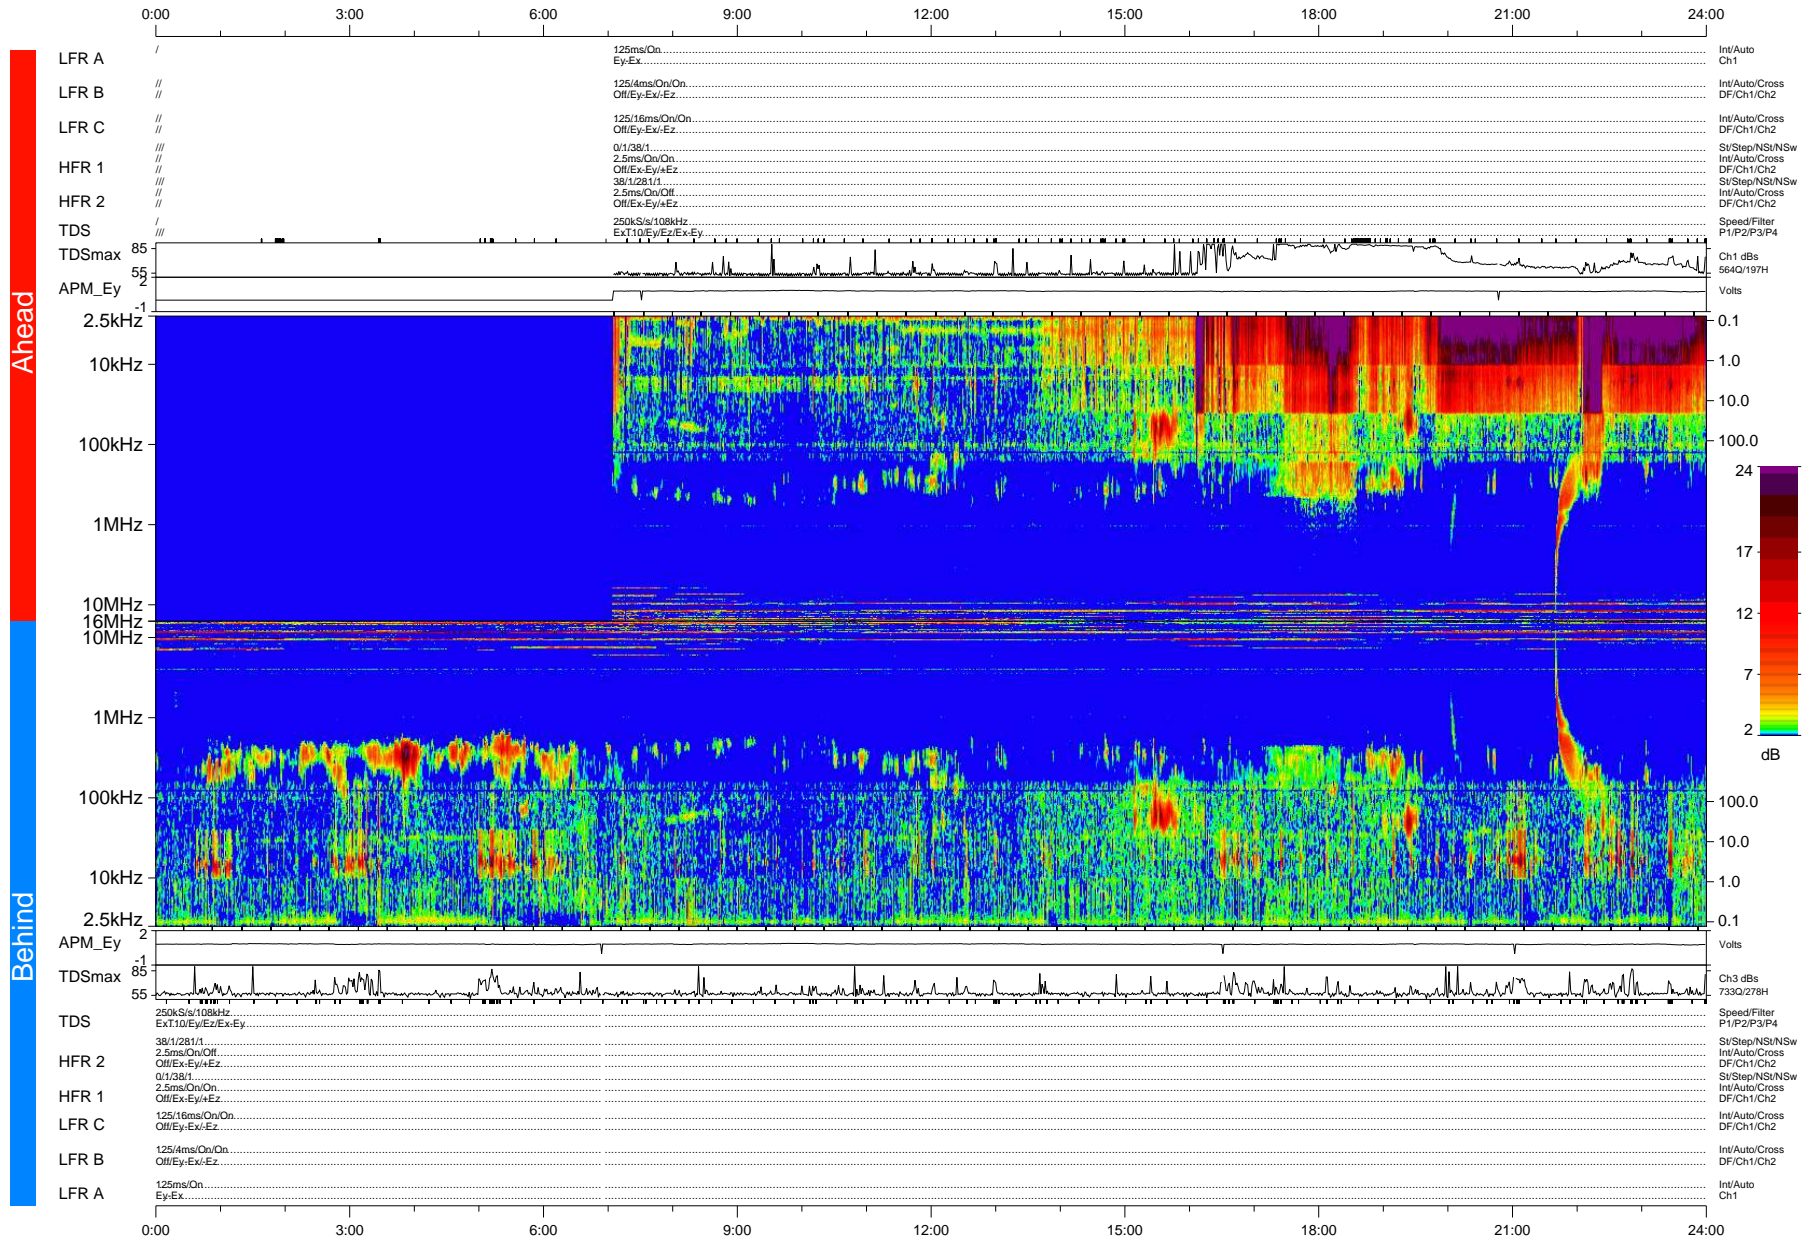

STEREO/WAVES Daily Summary - 25-Nov-2006 (DOY 329)

Ahead source file: swaves_ahead_2006_329_1_00.fin (Recovery: 70.3% HK, 76% Pkts)
 Ahead PSE Angle: 0.0°

DPU up 19.2d, V374d1a1

Behind PSE Angle: 0.0°
 Behind source file: swaves_behind_2006_329_1_20.fin (Recovery: 99.8% HK, 104% Pkts)

Time (UTC)

file: stereo_swaves_daily-summary_color-status_20061125_v04
 made by: space.umn.edu on macOS with IDL 8.8.2 on 2022-10-20 17:19:40, with Tmlib V945 / dynspec V311

DPU up 29.3d, V374d1a1