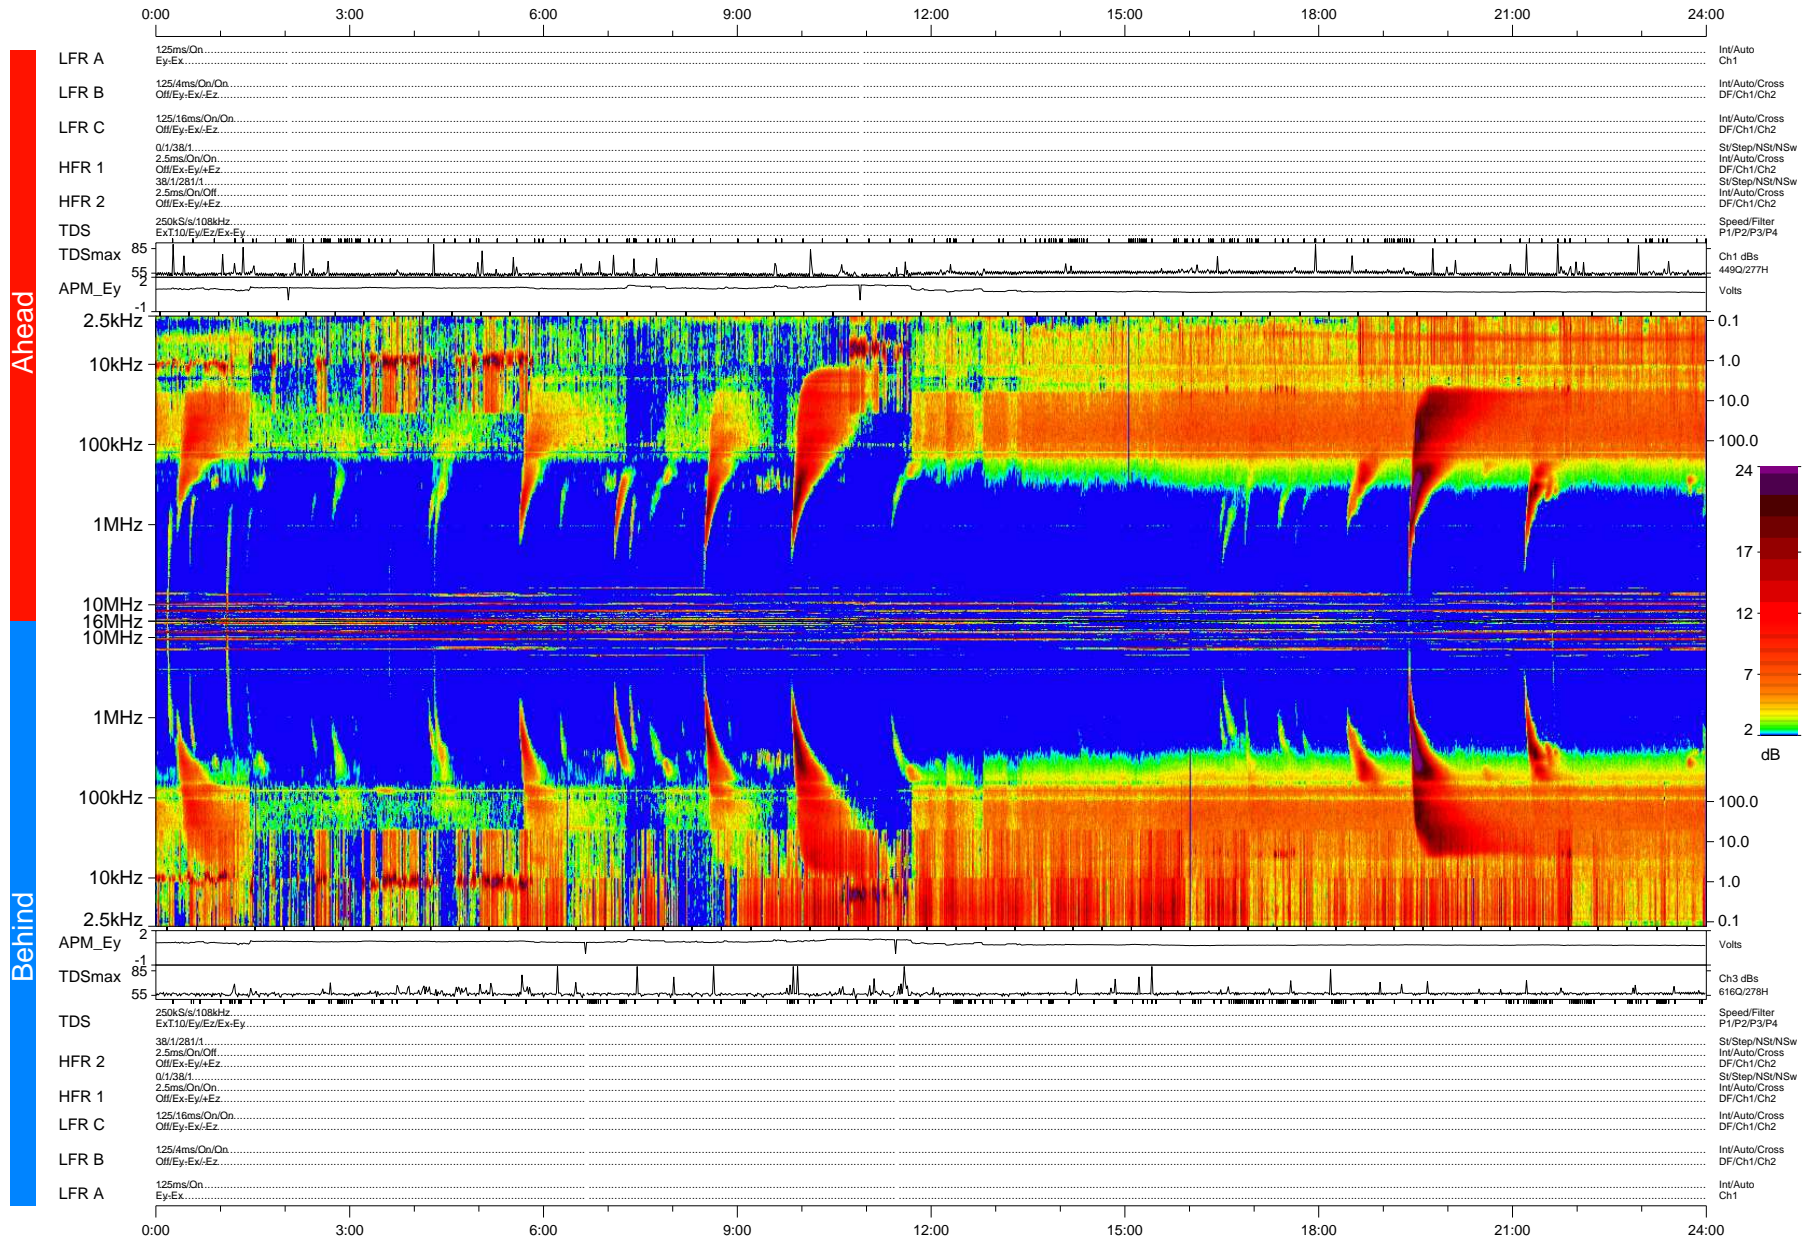

# STEREO/WAVES Daily Summary - 21-Nov-2006 (DOY 325)

Ahead source file: swaves\_ahead\_2006\_325\_1\_00.fin (Recovery: 99.9% HK, 93% Pkts)  
 Ahead PSE Angle: 0.1°

DPU up 15.2d, V374d1a1

Behind PSE Angle: 0.1°  
 Behind source file: swaves\_behind\_2006\_325\_1\_20.fin (Recovery: 99.9% HK, 100% Pkts)

Time (UTC)

file: stereo\_swaves\_daily-summary\_color-status\_20061121\_v04  
 DPU up 25.3d, V374d1a1  
 made by: space.umn.edu on macOS with IDL 8.8.2 on 2022-10-20 17:09:44, with Tmlib V945 / dynspec V311