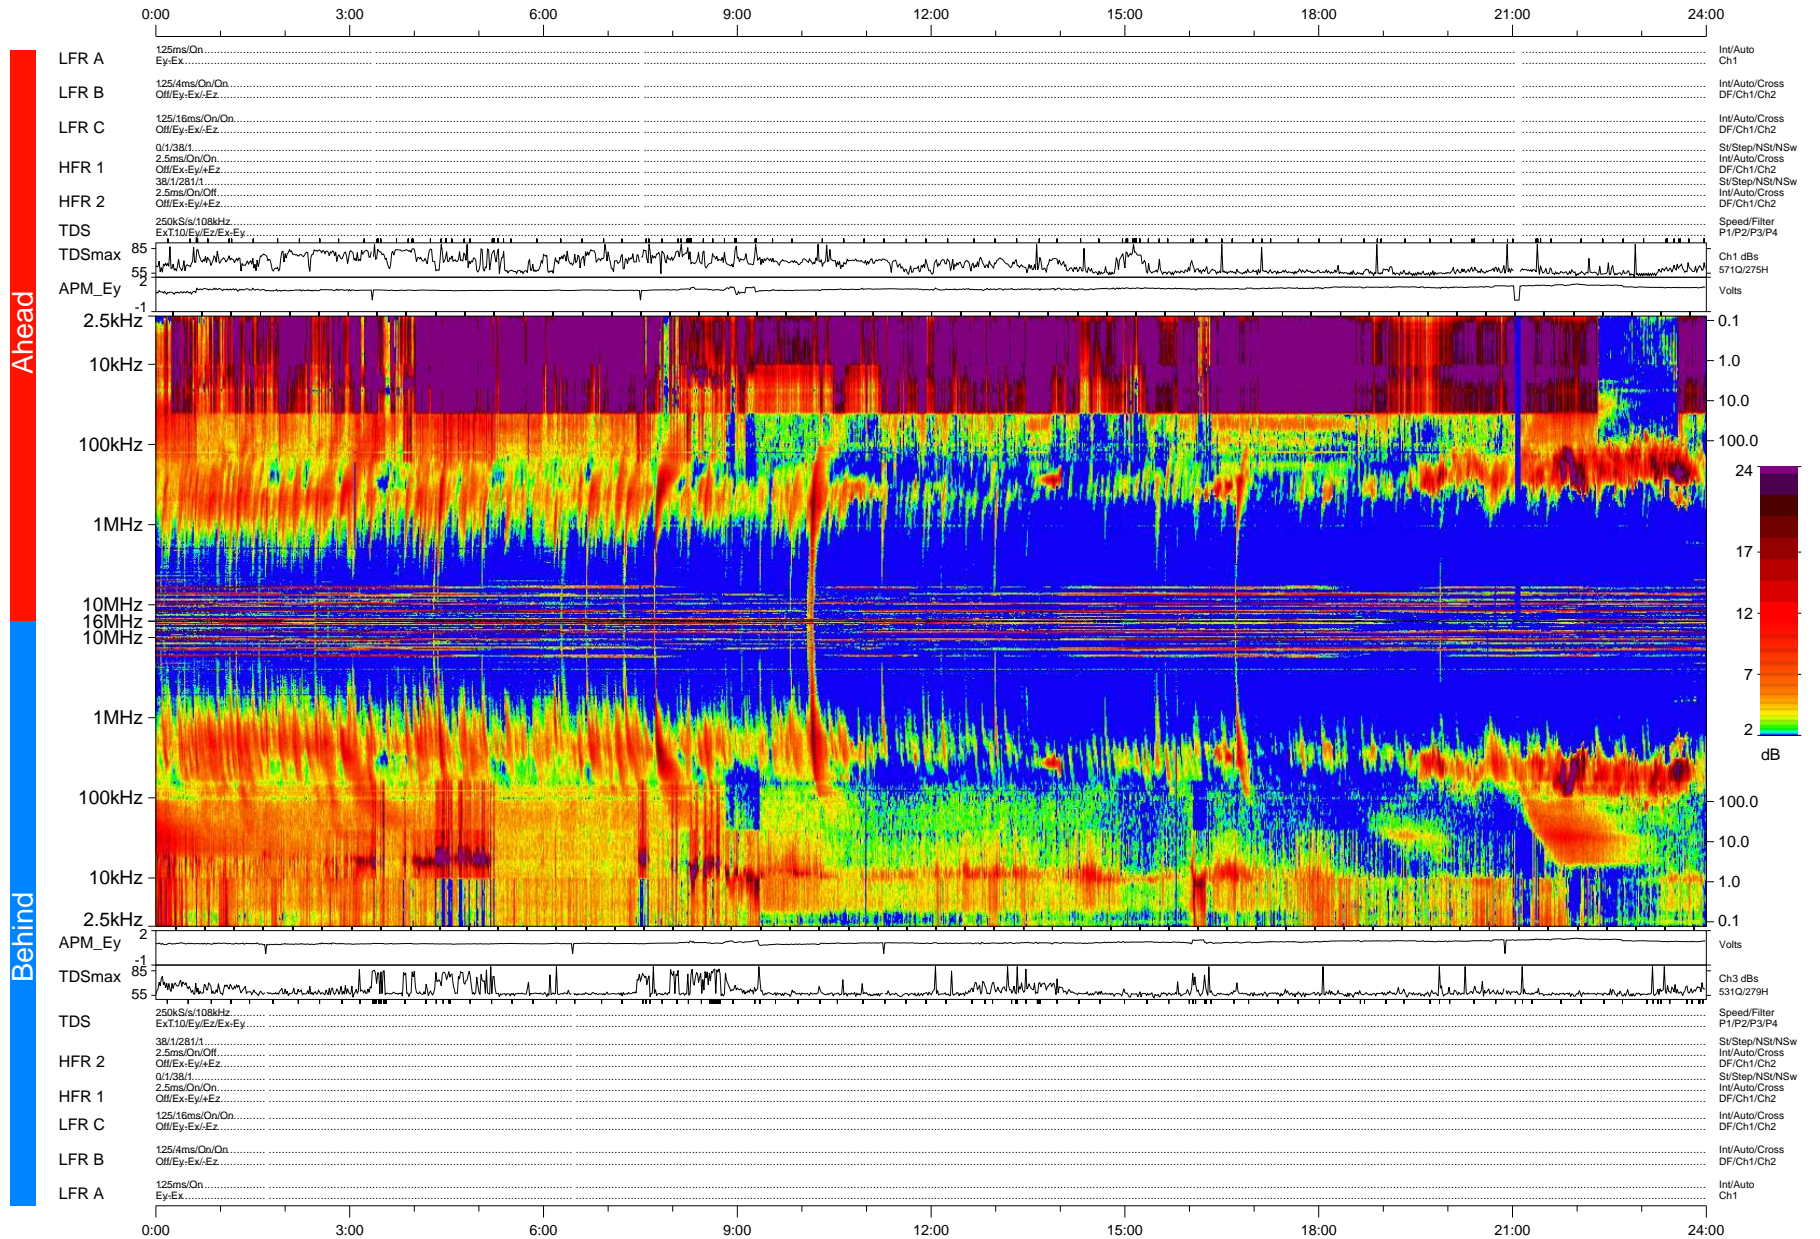

STEREO/WAVES Daily Summary - 18-Nov-2006 (DOY 322)

Ahead source file: swaves_ahead_2006_322_1_00.fin (Recovery: 99.5% HK, 98% Pkts)
Ahead PSE Angle: 0.0°

DPU up 12.2d, V374d1a1

Behind PSE Angle: 0.0°
Behind source file: swaves_behind_2006_322_1_20.fin (Recovery: 99.7% HK, 96% Pkts)

Time (UTC)