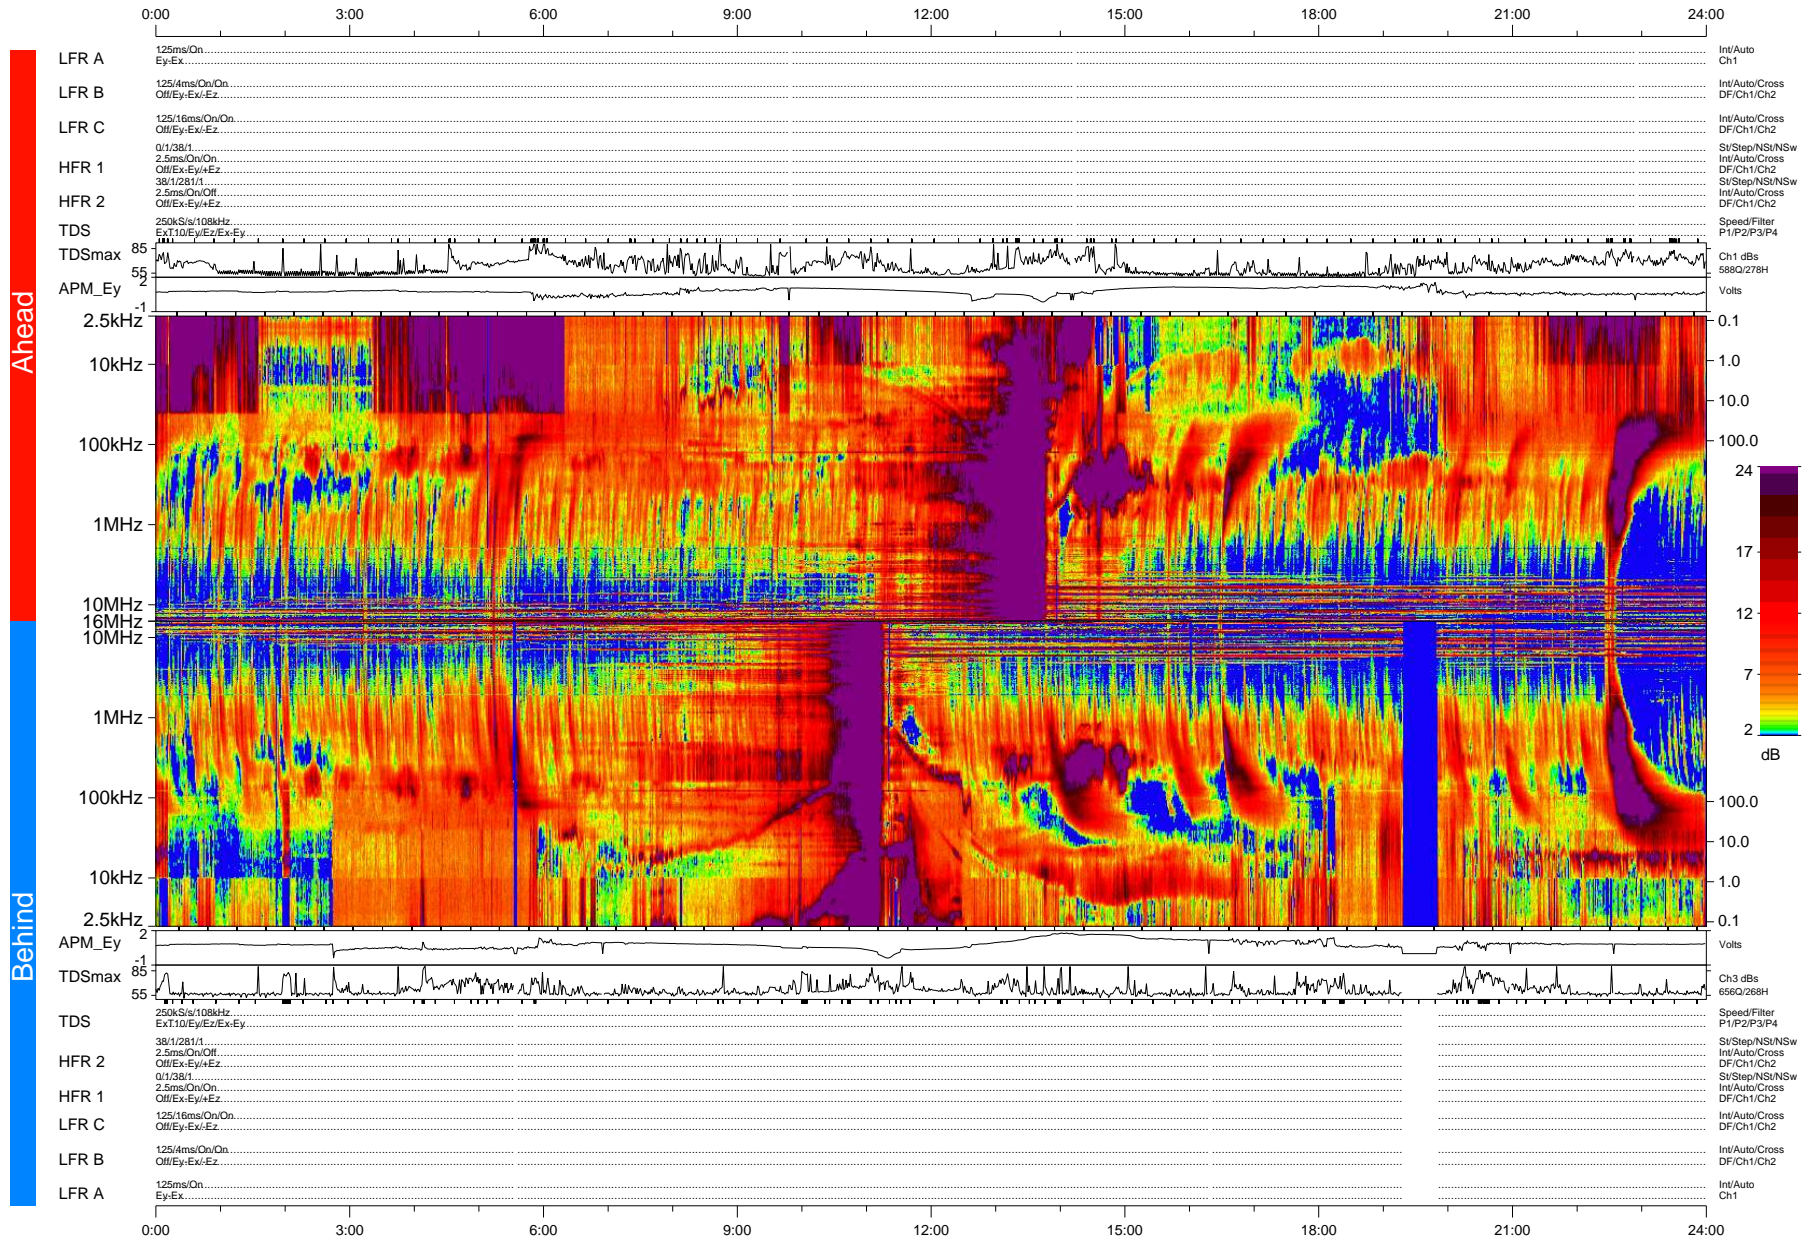

STEREO/WAVES Daily Summary - 17-Nov-2006 (DOY 321)

Ahead source file: swaves_ahead_2006_321_1_00.fin (Recovery: 99.7% HK, 99% Pkts)
Ahead PSE Angle: 0.0°

DPU up 11.2d, V374d1a1

Behind PSE Angle: 0.0°
Behind source file: swaves_behind_2006_321_1_20.fin (Recovery: 97.4% HK, 99% Pkts)

Time (UTC)