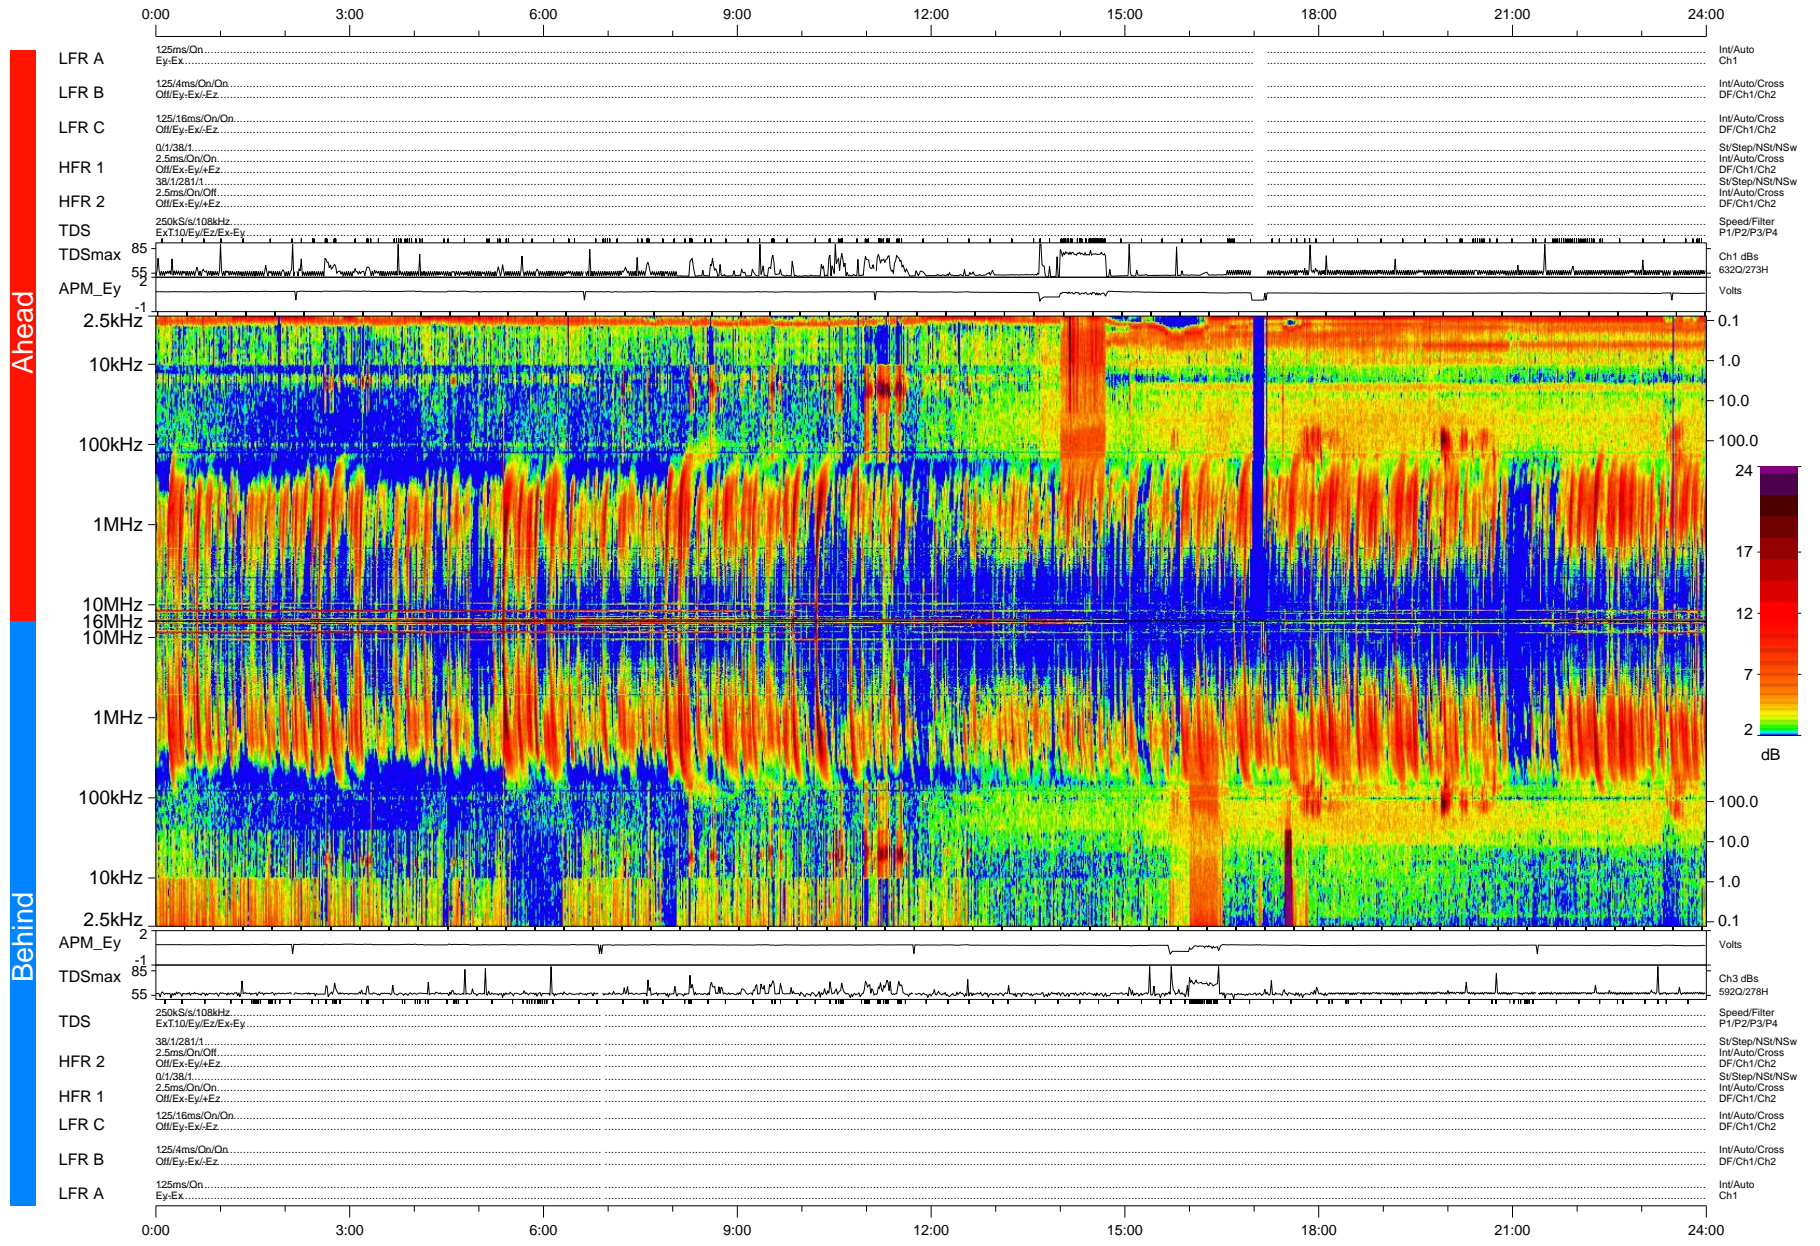

# STEREO/WAVES Daily Summary - 14-Nov-2006 (DOY 318)

Ahead source file: swaves\_ahead\_2006\_318\_1\_00.fin (Recovery: 98.8% HK, 100% Pkts)  
 Ahead PSE Angle: 0.0°

DPU up 8.2d, V374d1a1

Behind PSE Angle: 0.0°  
 Behind source file: swaves\_behind\_2006\_318\_1\_20.fin (Recovery: 99.7% HK, 99% Pkts)

Time (UTC)

file: stereo\_swaves\_daily-summary\_color-status\_20061114\_v04  
 DPU up 18.2d, V374d1a1  
 made by: space.umn.edu on macOS with IDL 8.8.2 on 2022-10-20 16:48:09, with Tlib V945 / dynspec V311