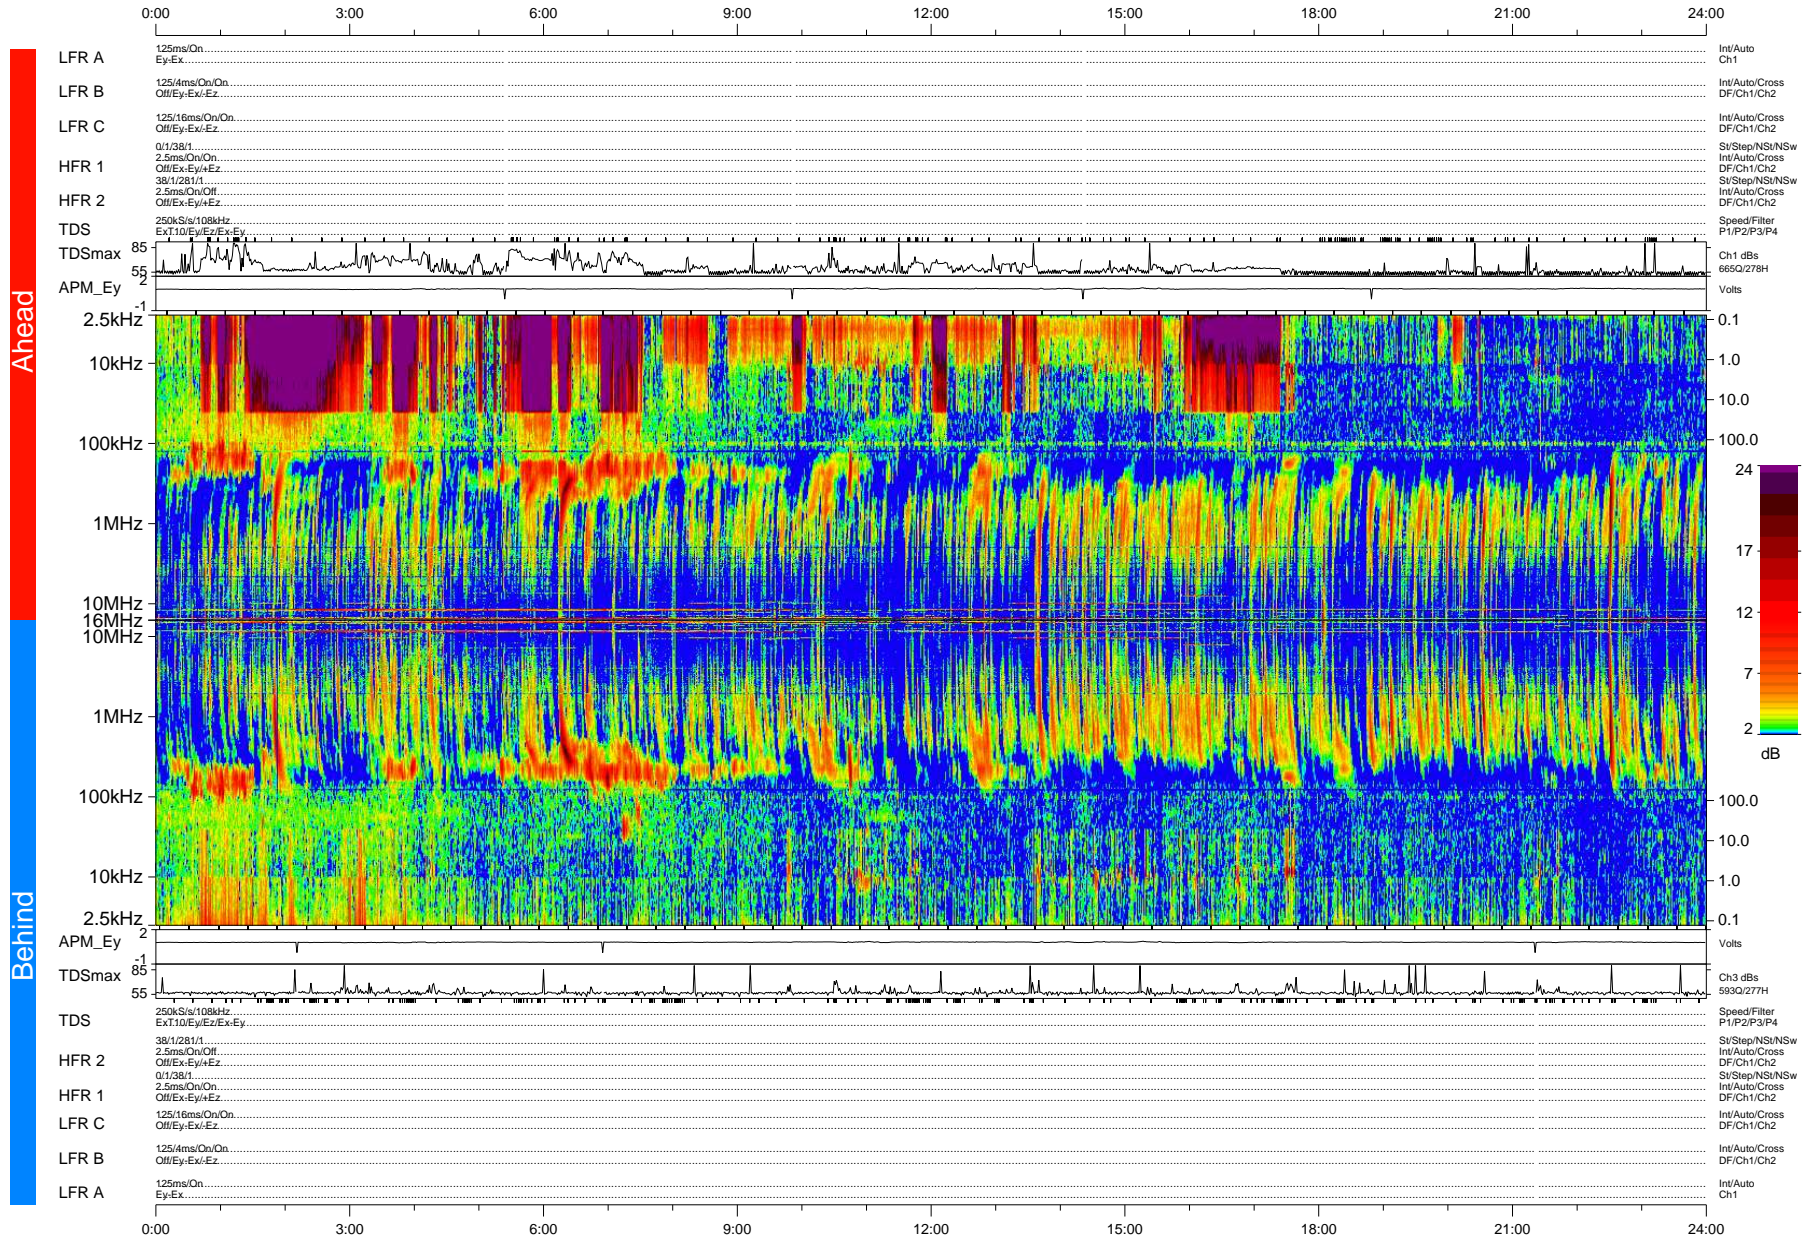

STEREO/WAVES Daily Summary - 12-Nov-2006 (DOY 316)

Ahead source file: swaves_ahead_2006_316_1_00.fin (Recovery: 99.7% HK, 101% Pkts)
Ahead PSE Angle: 0.1°

DPU up 6.2d, V374d1a1

Behind PSE Angle: 0.1°
Behind source file: swaves_behind_2006_316_1_20.fin (Recovery: 99.8% HK, 99% Pkts)

Time (UTC)