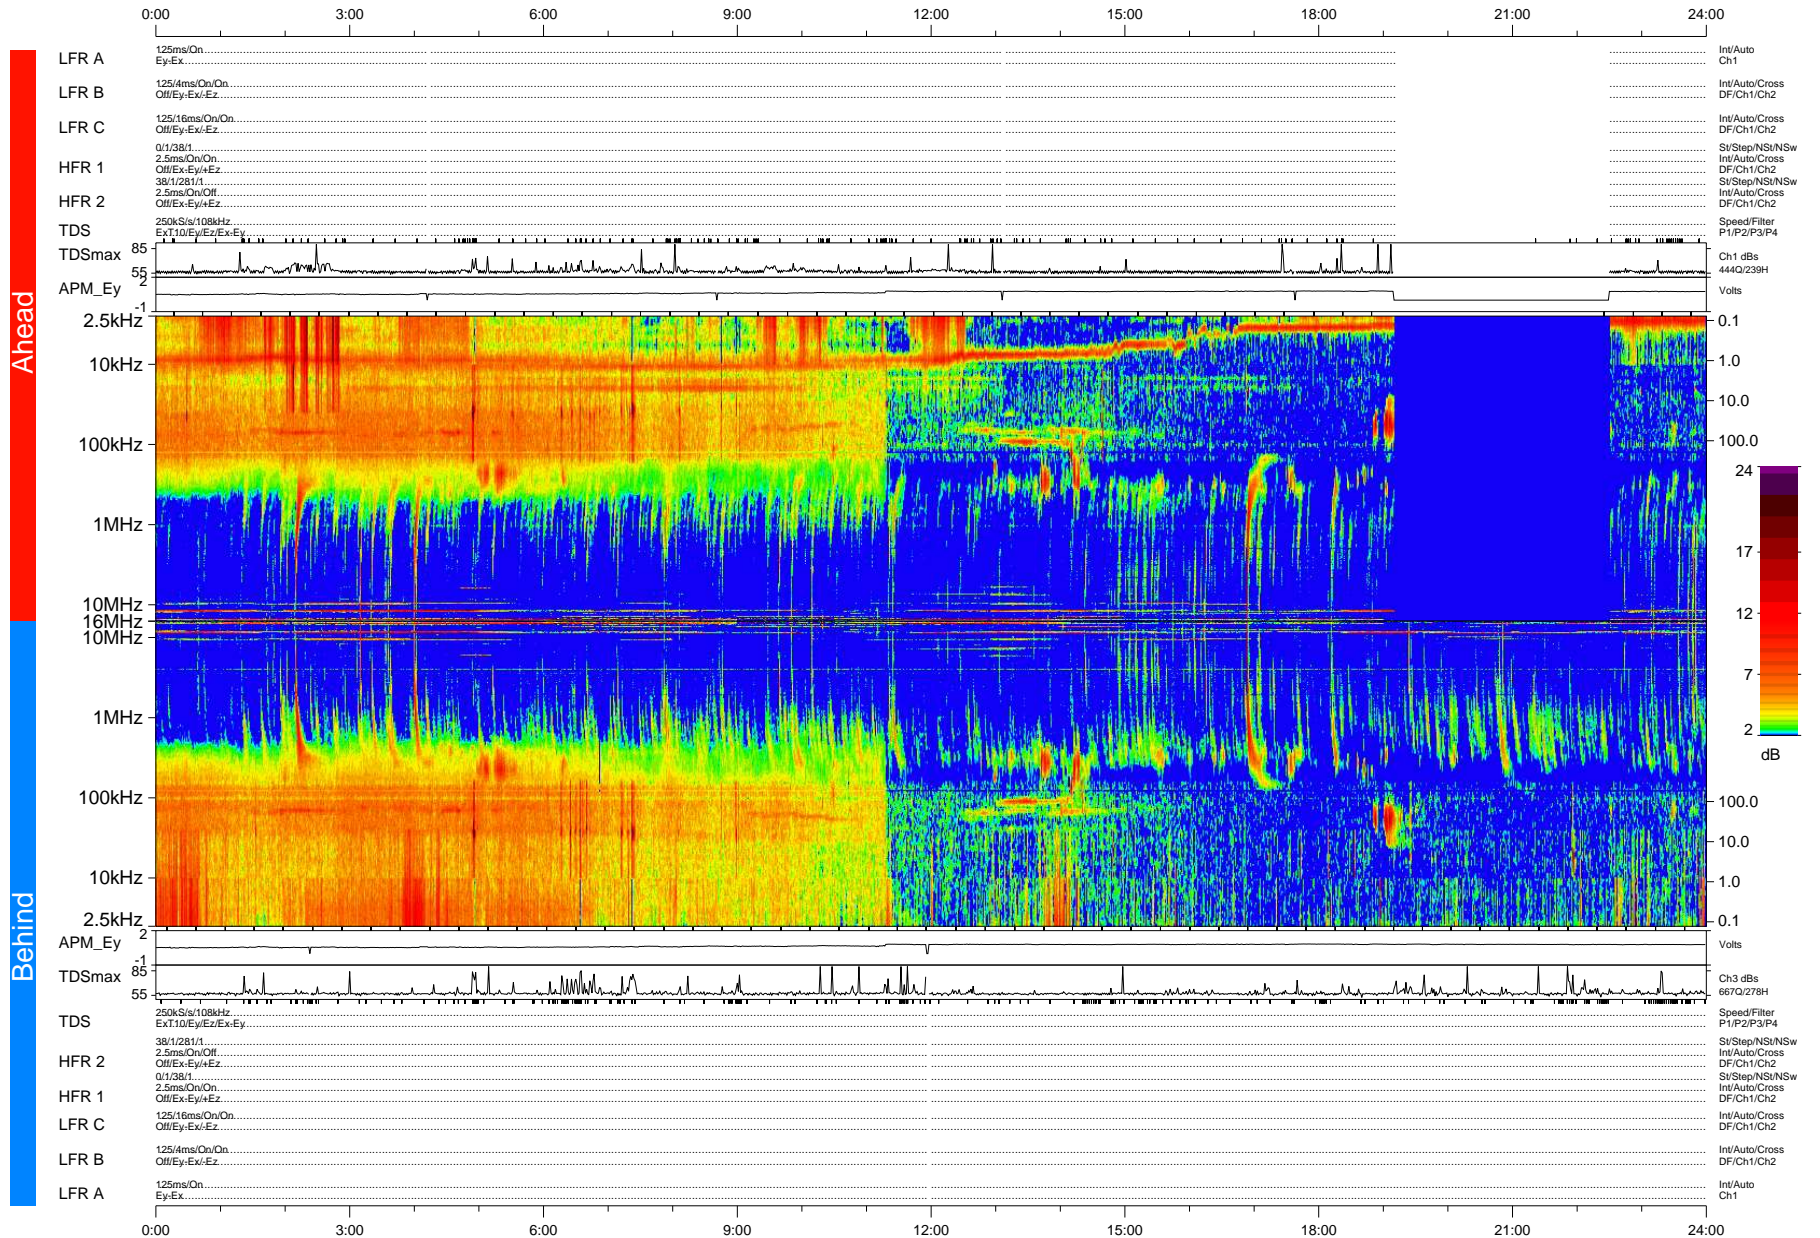

# STEREO/WAVES Daily Summary - 10-Nov-2006 (DOY 314)

Ahead source file: swaves\_ahead\_2006\_314\_1\_00.fin (Recovery: 85.8% HK, 82% Pkts)  
 Ahead PSE Angle: 0.1°

DPU up 4.2d, V374d1a1

Behind PSE Angle: 0.1°  
 Behind source file: swaves\_behind\_2006\_314\_1\_20.fin (Recovery: 99.8% HK, 101% Pkts)

Time (UTC)

file: stereo\_swaves\_daily-summary\_color-status\_20061110\_v04  
 DPU up 14.2d, V374d1a1  
 made by: space.umn.edu on macOS with IDL 8.8.2 on 2022-10-20 16:35:17, with TMLib V945 / dynspec V311