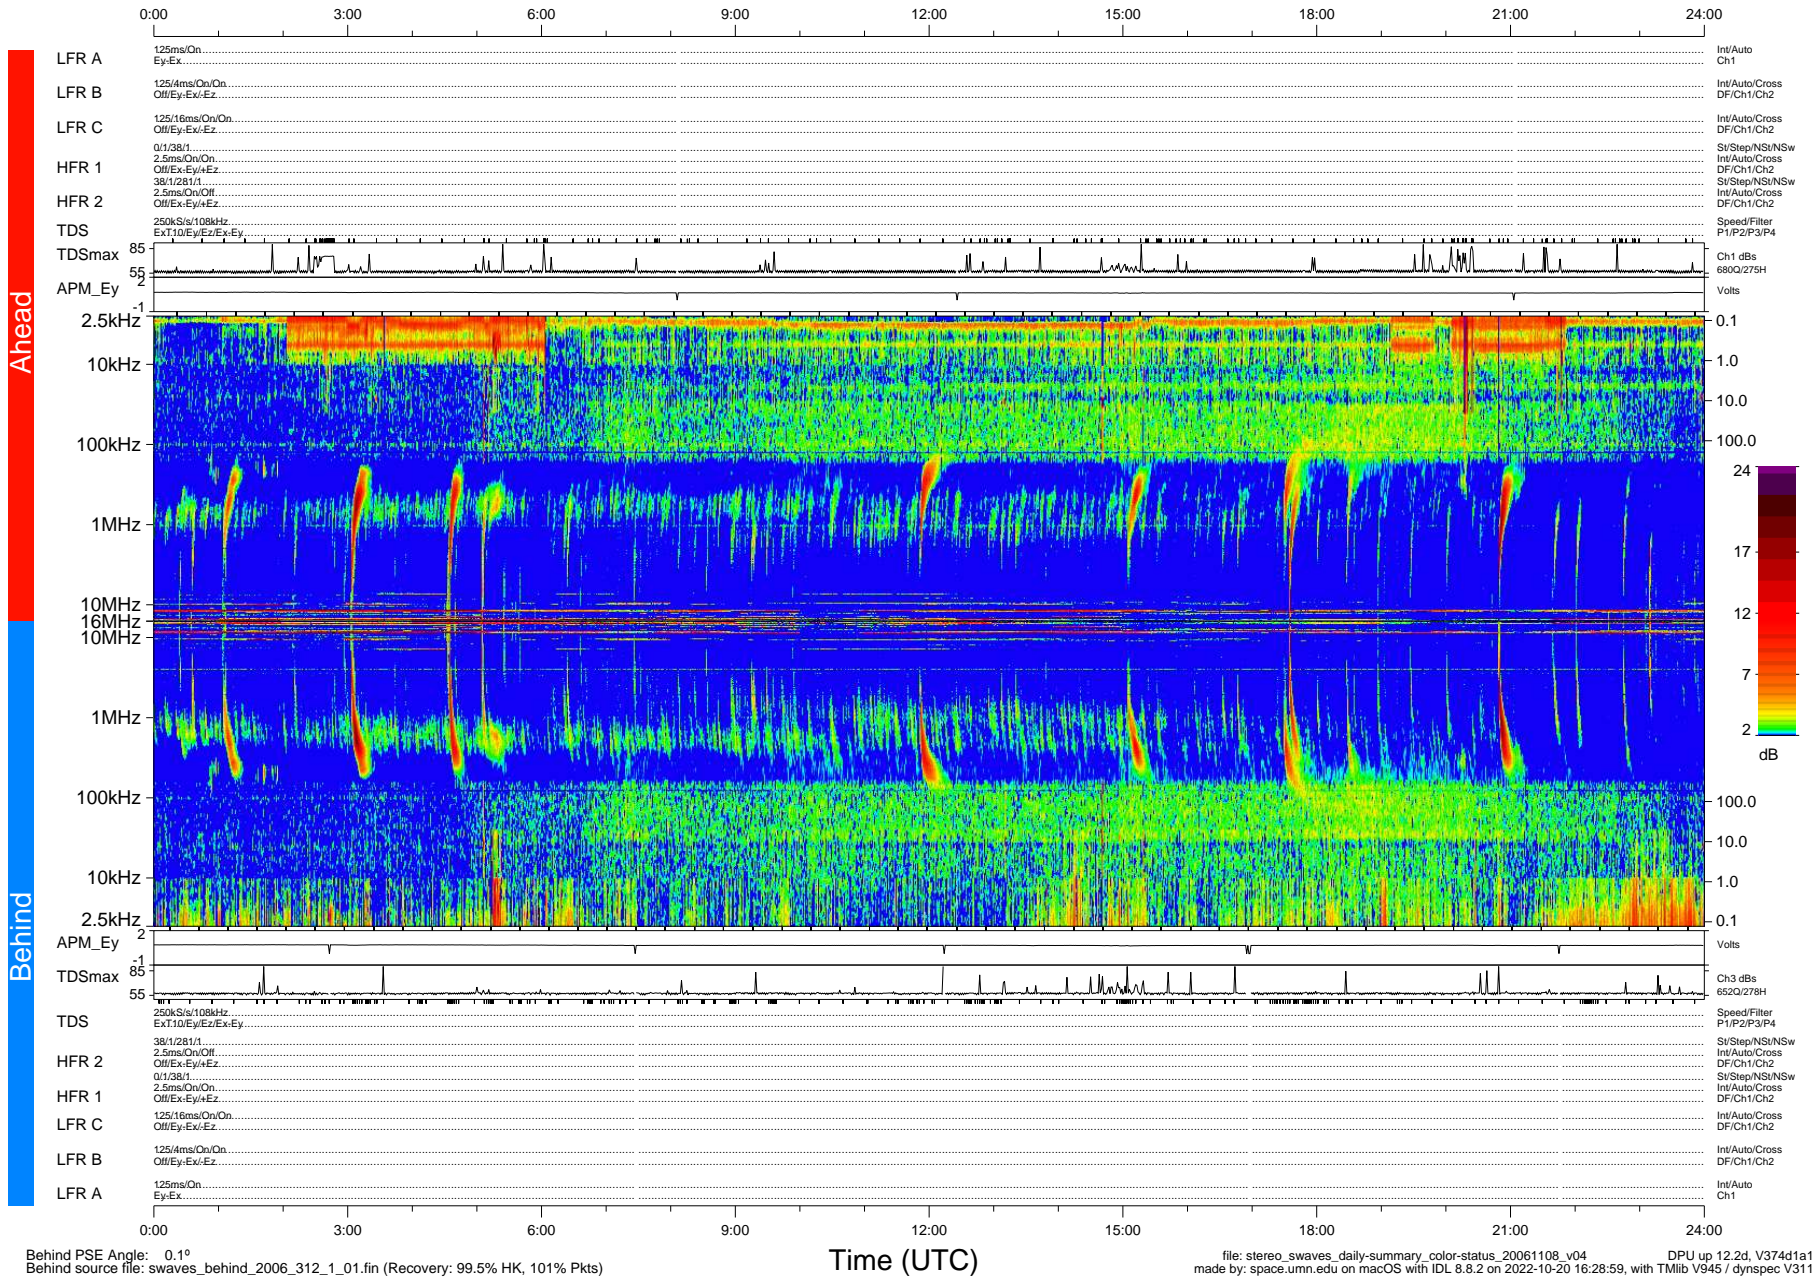

STEREO/WAVES Daily Summary - 08-Nov-2006 (DOY 312)

Ahead source file: swaves_ahead_2006_312_1_01.fin (Recovery: 99.8% HK, 102% Pkts)
Ahead PSE Angle: 0.1°

DPU up 2.2d, V374d1a1

Behind PSE Angle: 0.1°
Behind source file: swaves_behind_2006_312_1_01.fin (Recovery: 99.5% HK, 101% Pkts)

Time (UTC)