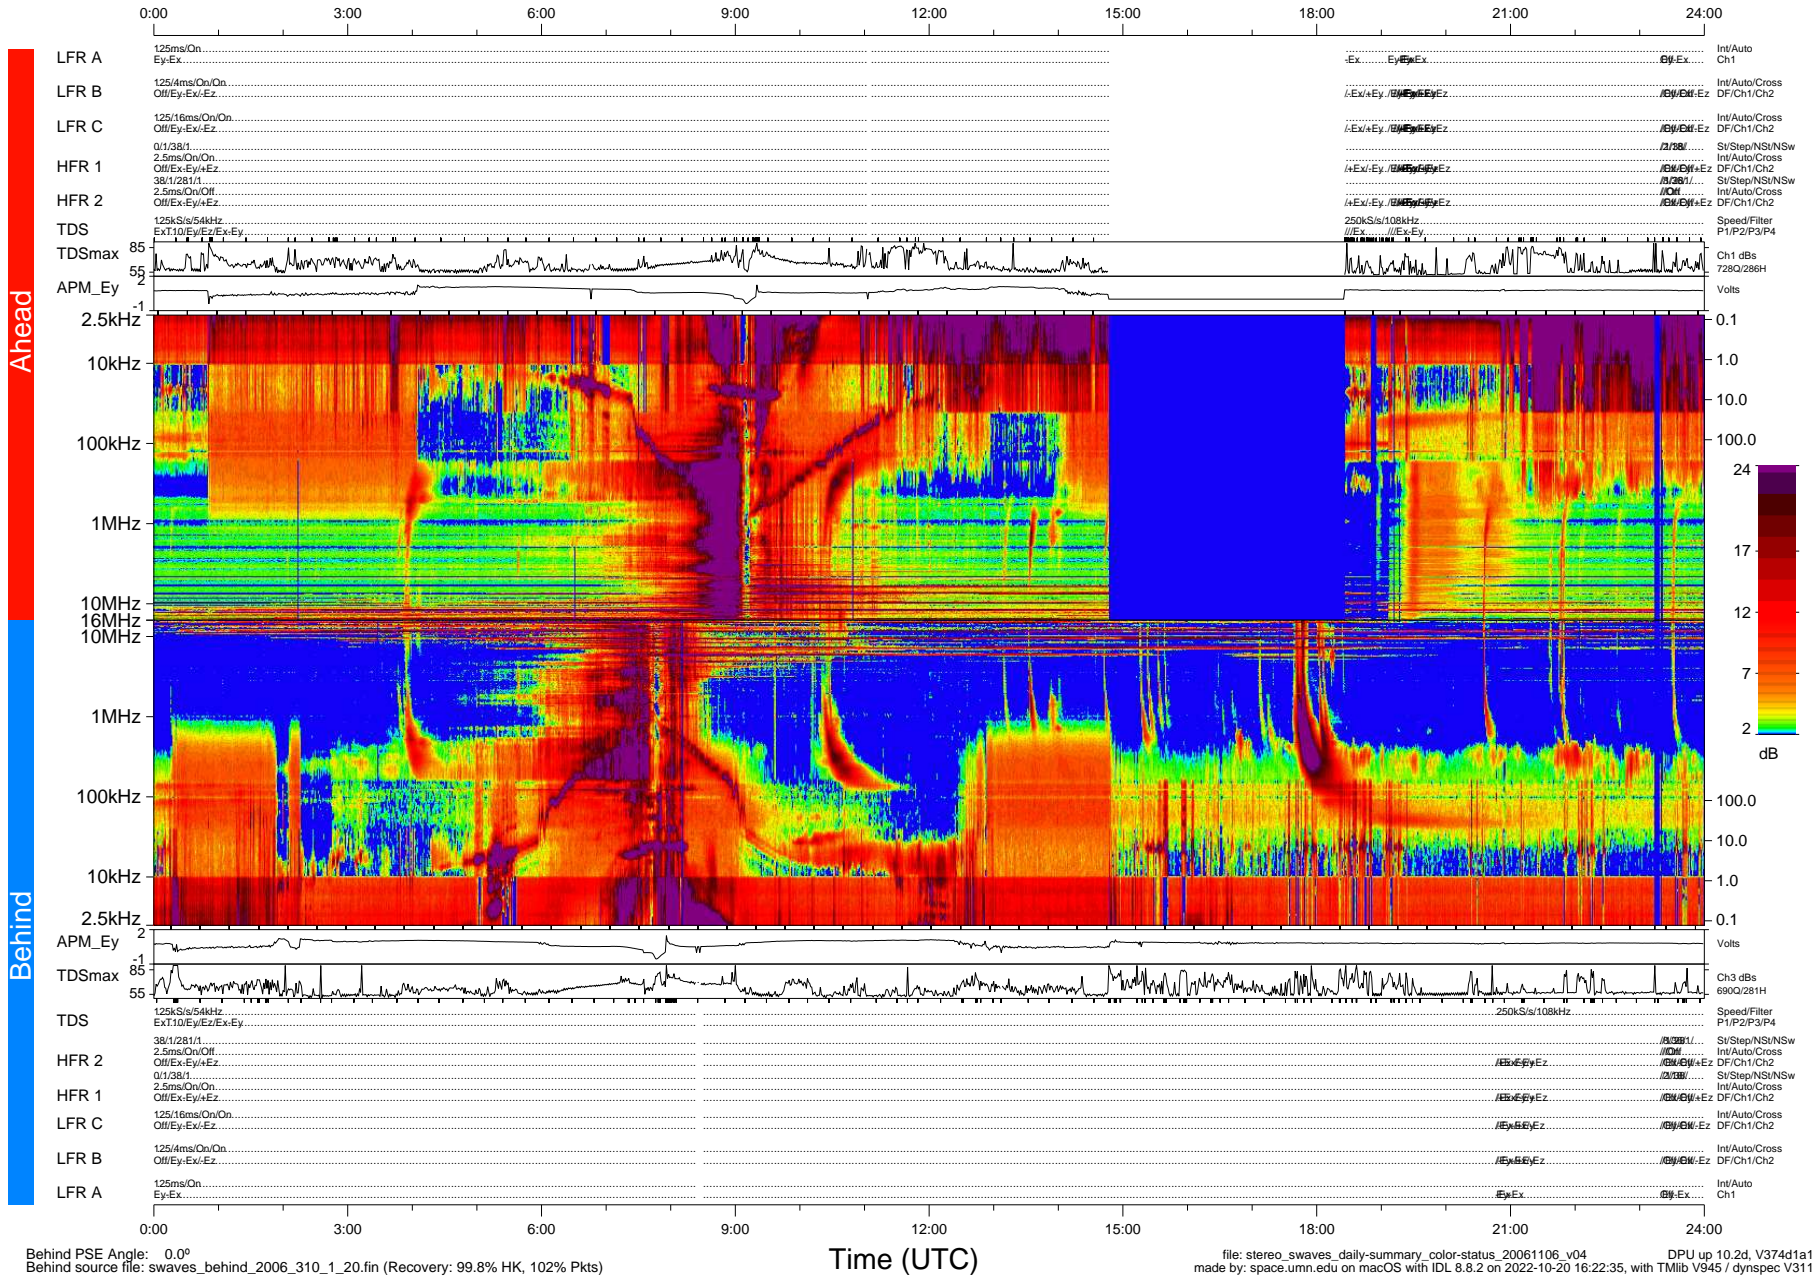

STEREO/WAVES Daily Summary - 06-Nov-2006 (DOY 310)

Ahead source file: swaves_ahead_2006_310_1_00.fin (Recovery: 84.7% HK, 87% Pkts)
Ahead PSE Angle: 0.0°

DPU up 0.2d, V374d1a3

Behind PSE Angle: 0.0°
Behind source file: swaves_behind_2006_310_1_20.fin (Recovery: 99.8% HK, 102% Pkts)

Time (UTC)