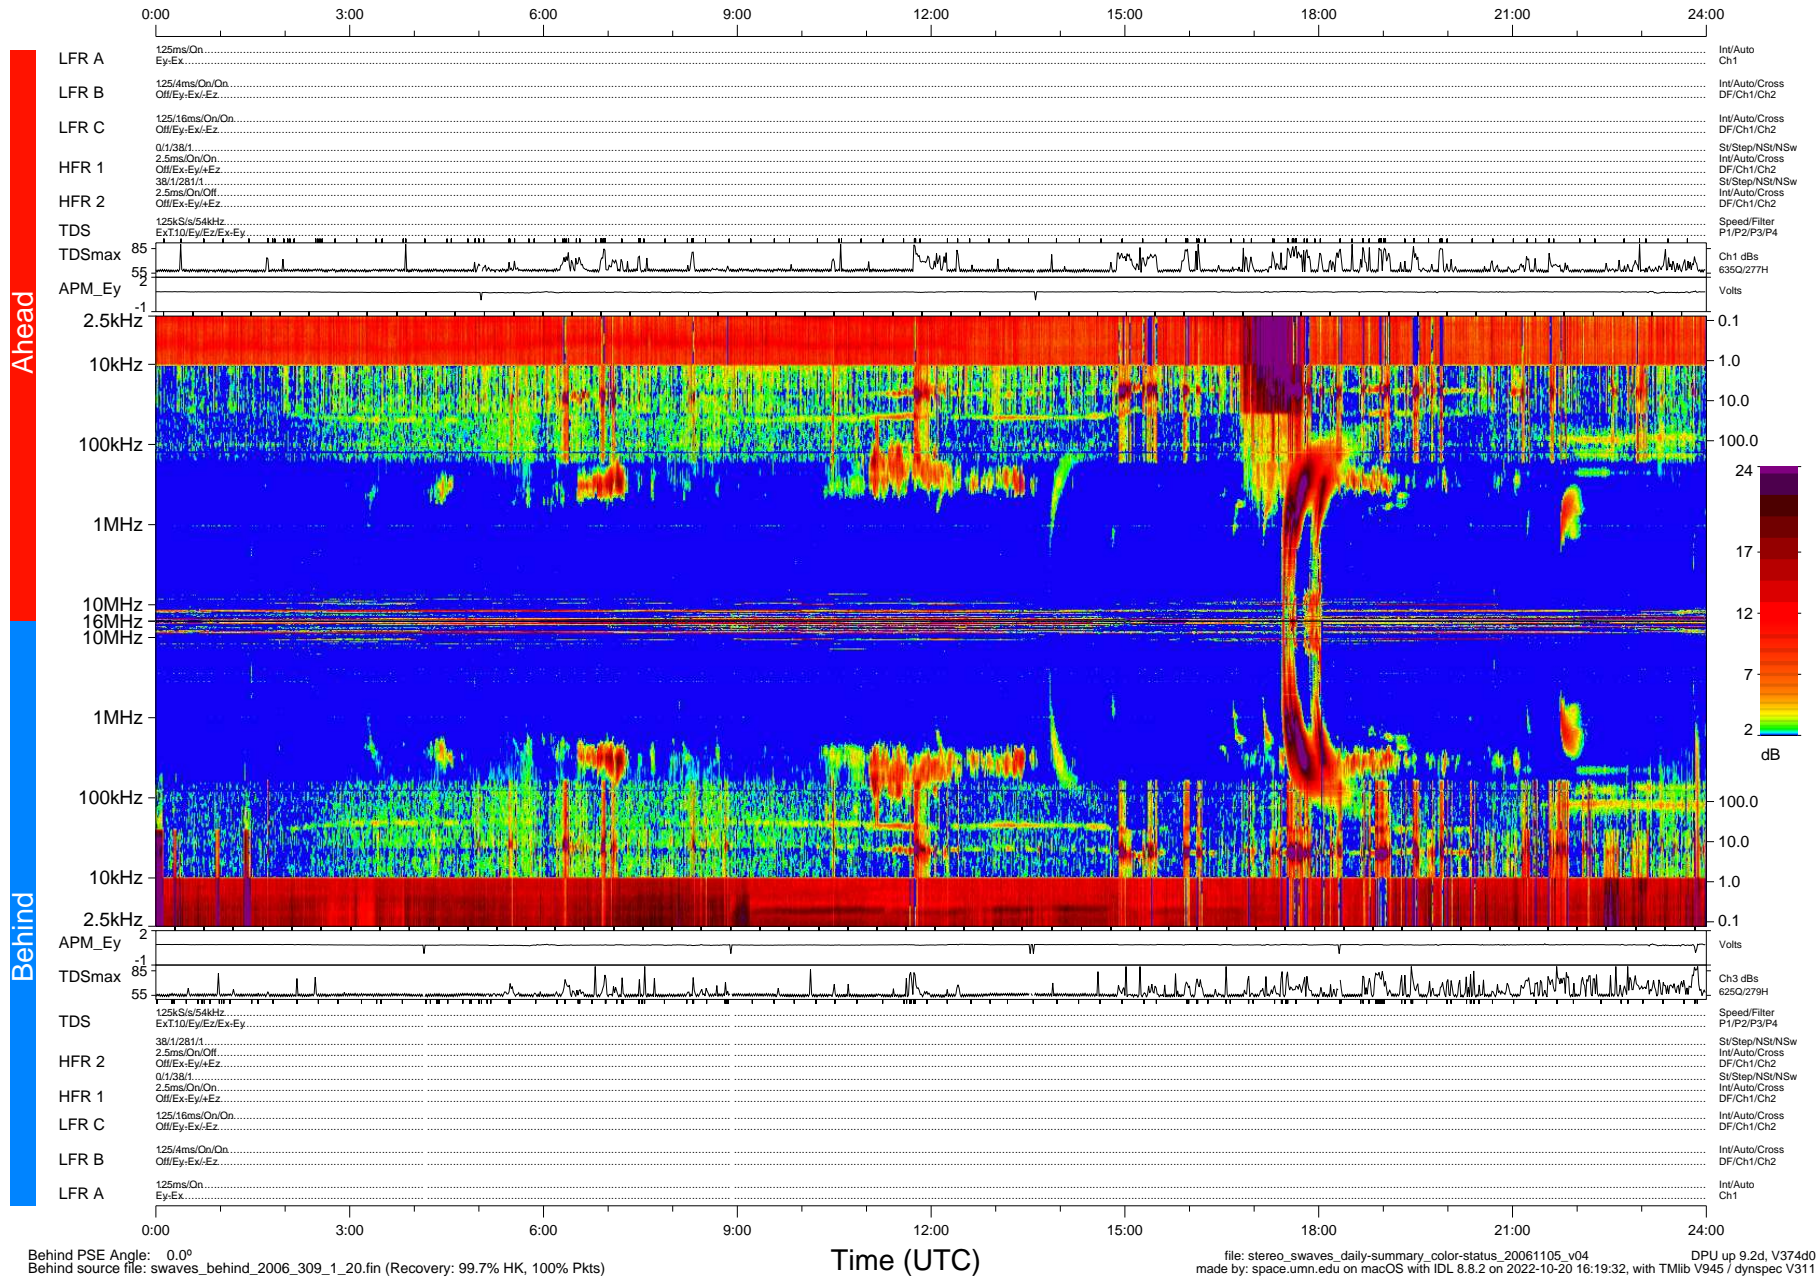

STEREO/WAVES Daily Summary - 05-Nov-2006 (DOY 309)

Ahead source file: swaves_ahead_2006_309_1_00.fin (Recovery: 99.9% HK, 100% Pkts)
Ahead PSE Angle: 0.0°

DPU up 9.4d, V374d0

Behind PSE Angle: 0.0°
Behind source file: swaves_behind_2006_309_1_20.fin (Recovery: 99.7% HK, 100% Pkts)

Time (UTC)