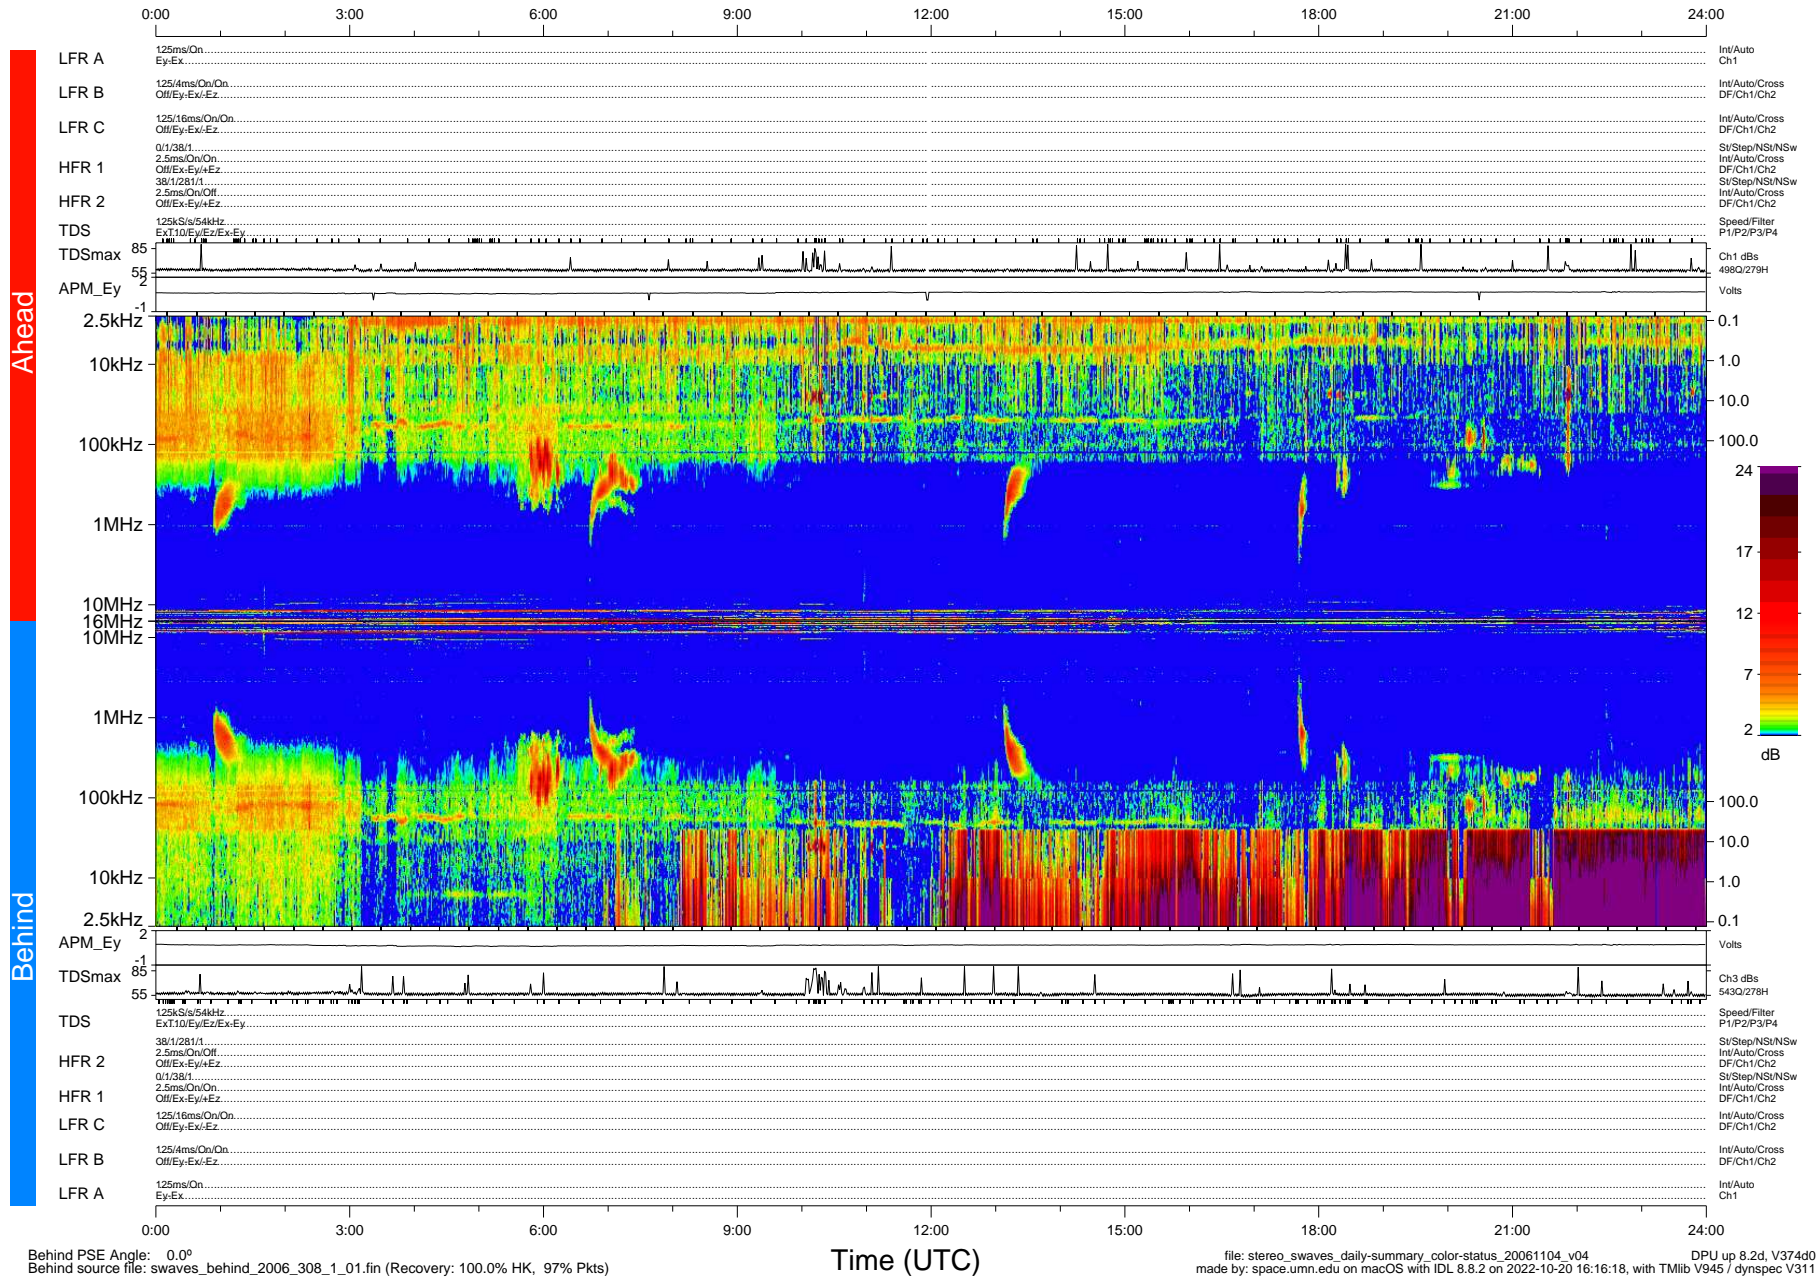

STEREO/WAVES Daily Summary - 04-Nov-2006 (DOY 308)

Ahead source file: swaves_ahead_2006_308_1_01.fin (Recovery: 99.7% HK, 95% Pkts)
Ahead PSE Angle: 0.0°

DPU up 8.4d, V374d0

Behind PSE Angle: 0.0°
Behind source file: swaves_behind_2006_308_1_01.fin (Recovery: 100.0% HK, 97% Pkts)

Time (UTC)