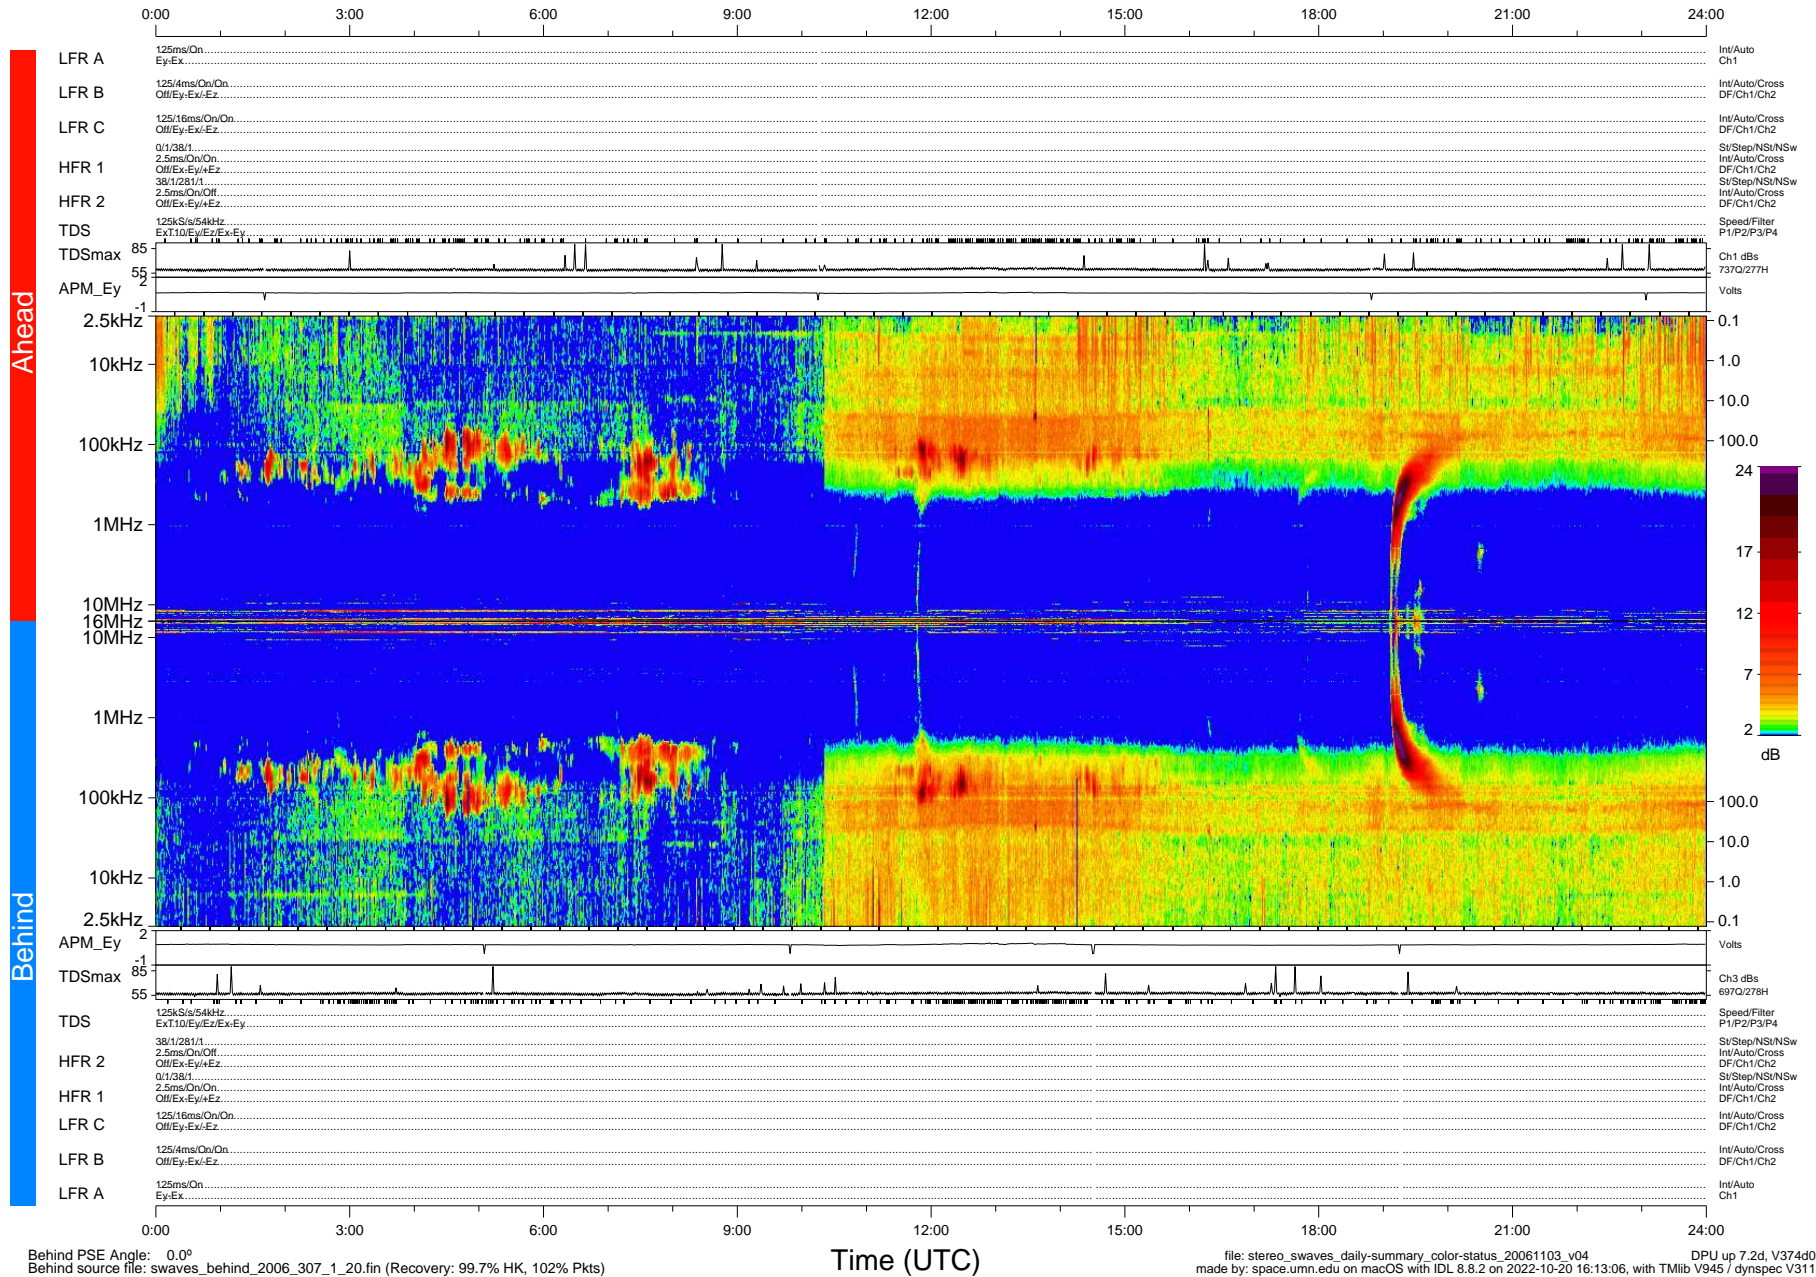

STEREO/WAVES Daily Summary - 03-Nov-2006 (DOY 307)

Ahead source file: swaves_ahead_2006_307_1_00.fin (Recovery: 99.8% HK, 104% Pkts)
 Ahead PSE Angle: 0.0°

DPU up 7.4d, V374d0

Behind PSE Angle: 0.0°
 Behind source file: swaves_behind_2006_307_1_20.fin (Recovery: 99.7% HK, 102% Pkts)

Time (UTC)

file: stereo_swaves_daily-summary_color-status_20061103_v04
 made by: space.umn.edu on macOS with IDL 8.8.2 on 2022-10-20 16:13:06, with TMLib V945 / dynspec V311
 DPU up 7.2d, V374d0