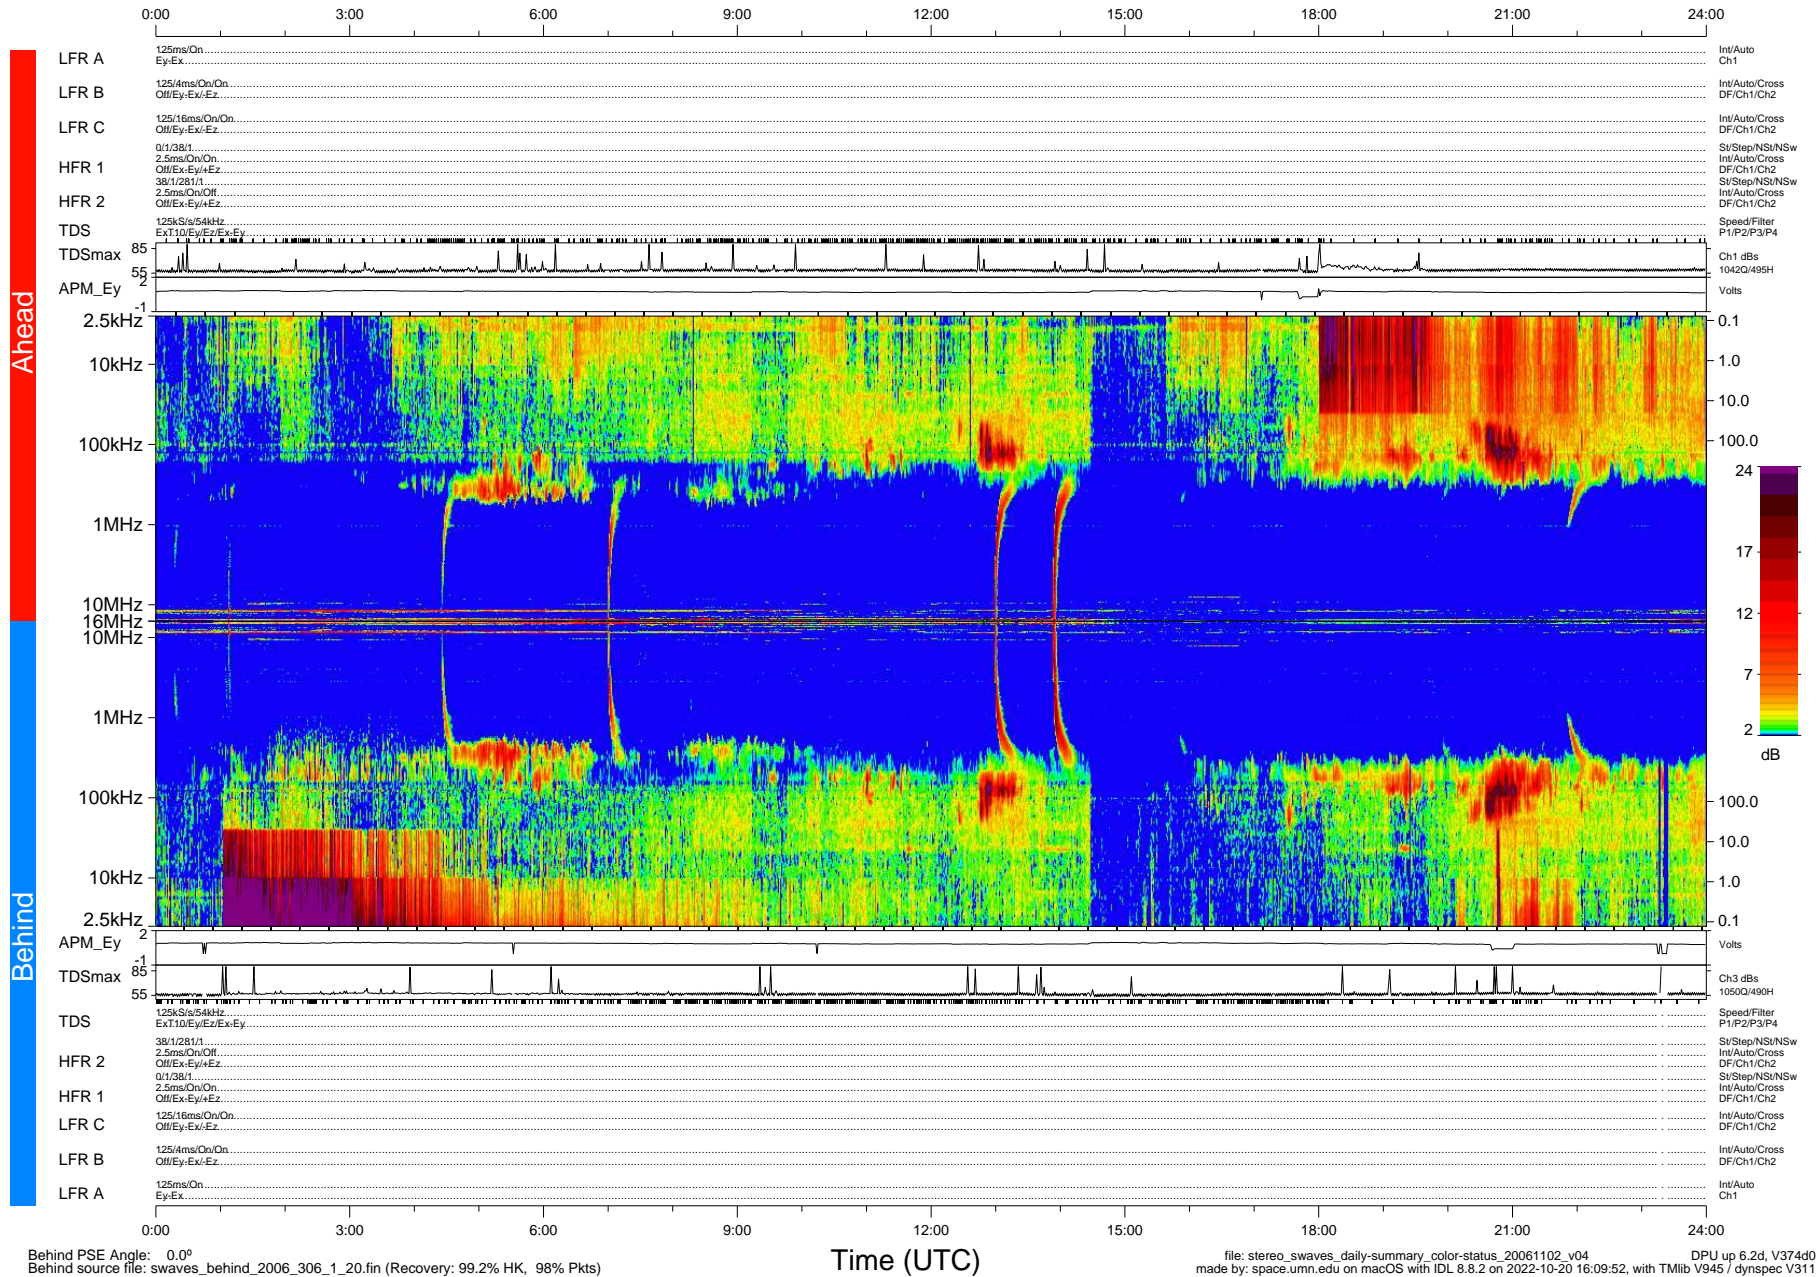

# STEREO/WAVES Daily Summary - 02-Nov-2006 (DOY 306)

Ahead source file: swaves\_ahead\_2006\_306\_1\_00.fin (Recovery: 99.9% HK, 98% Pkts)  
 Ahead PSE Angle: 0.0°

DPU up 6.4d, V374d0

Behind PSE Angle: 0.0°  
 Behind source file: swaves\_behind\_2006\_306\_1\_20.fin (Recovery: 99.2% HK, 98% Pkts)

file: stereo\_swaves\_daily-summary\_color-status\_20061102\_v04  
 made by: space.umn.edu on macOS with IDL 8.8.2 on 2022-10-20 16:09:52, with TMLib V945 / dynspec V311  
 DPU up 6.2d, V374d0