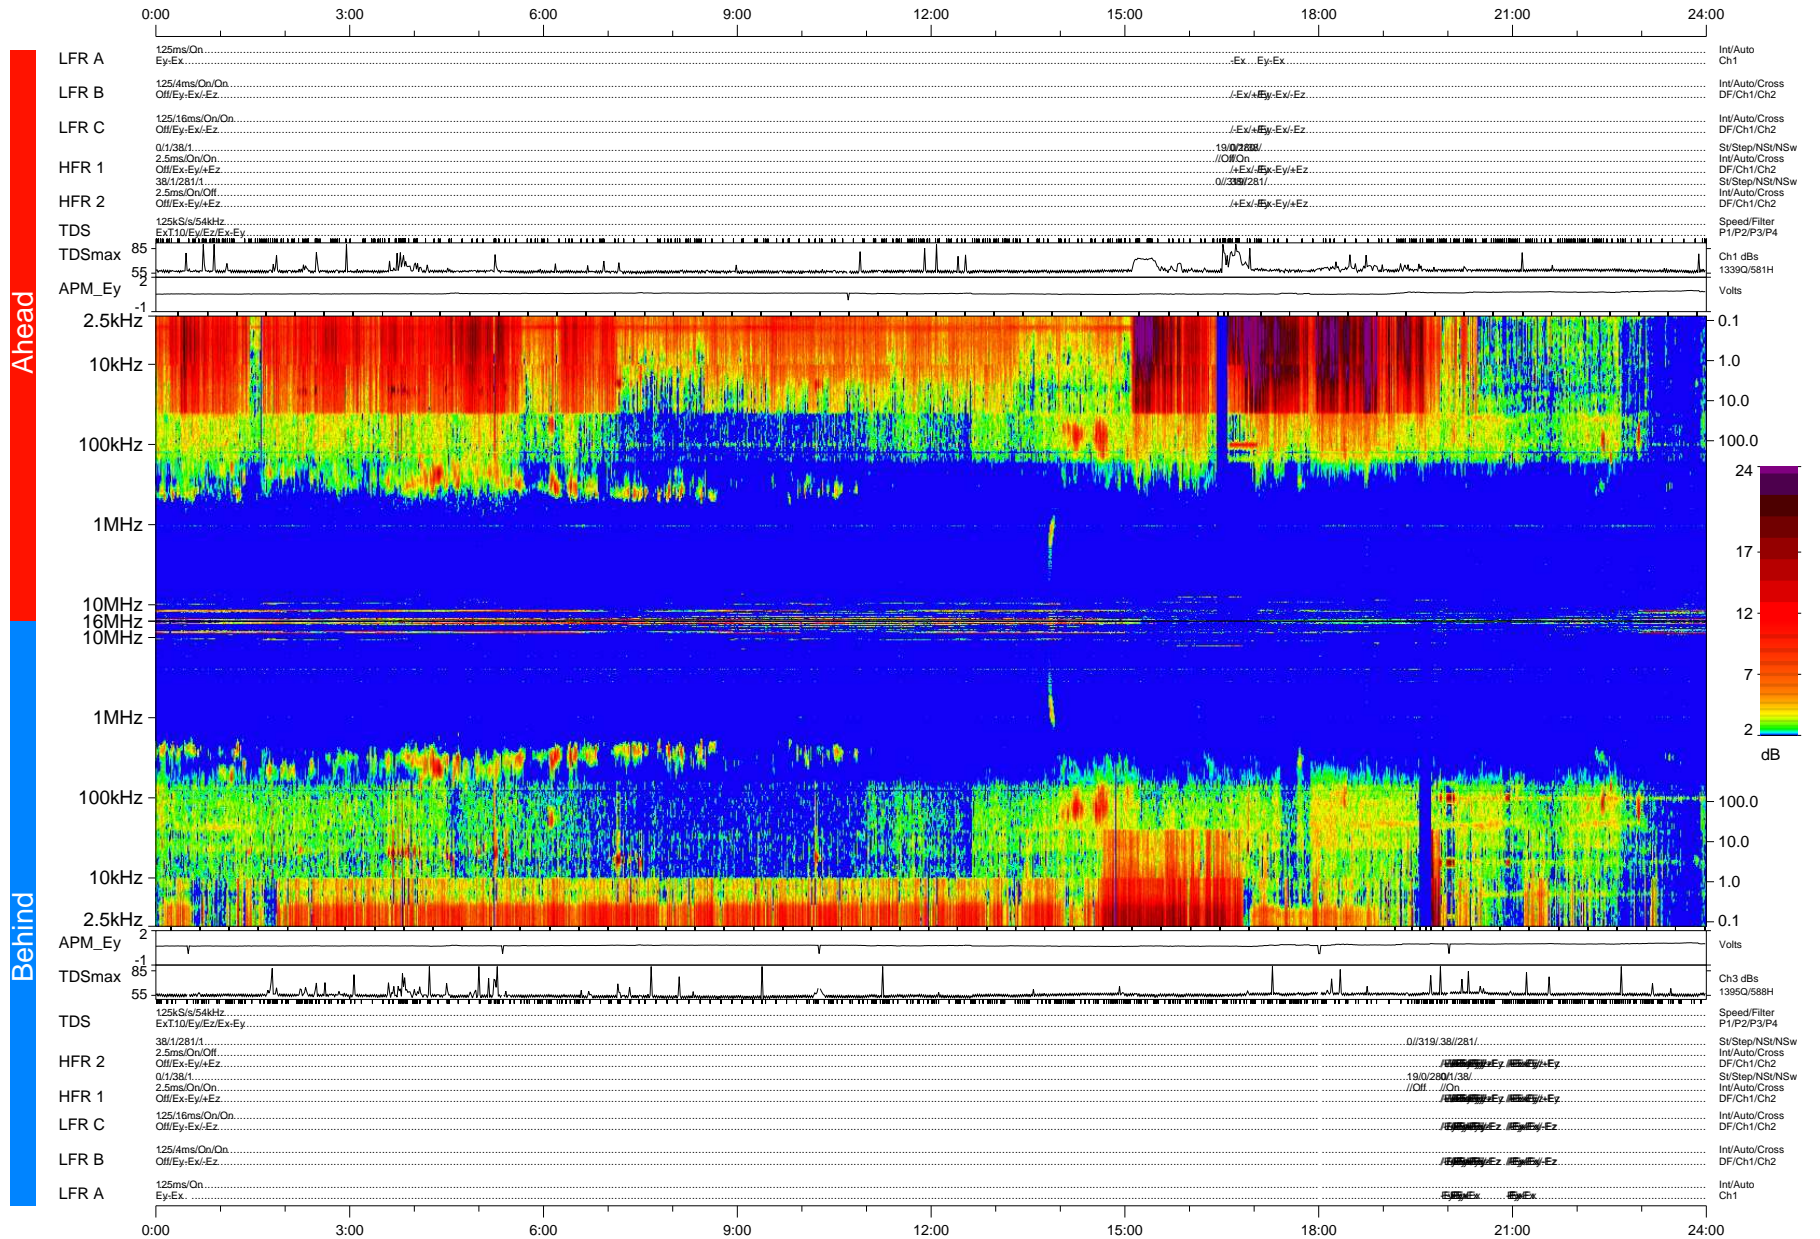

STEREO/WAVES Daily Summary - 01-Nov-2006 (DOY 305)

Ahead source file: swaves_ahead_2006_305_1_00.fin (Recovery: 99.9% HK, 102% Pkts)
 Ahead PSE Angle: 0.0°

DPU up 5.4d, V374d0

Behind PSE Angle: 0.0°
 Behind source file: swaves_behind_2006_305_1_20.fin (Recovery: 99.6% HK, 103% Pkts)

Time (UTC)

file: stereo_swaves_daily-summary_color-status_20061101_v04
 made by: space.umn.edu on macOS with IDL 8.8.2 on 2022-10-20 16:06:37, with Tmlib V945 / dynspec V311

DPU up 5.2d, V374d0