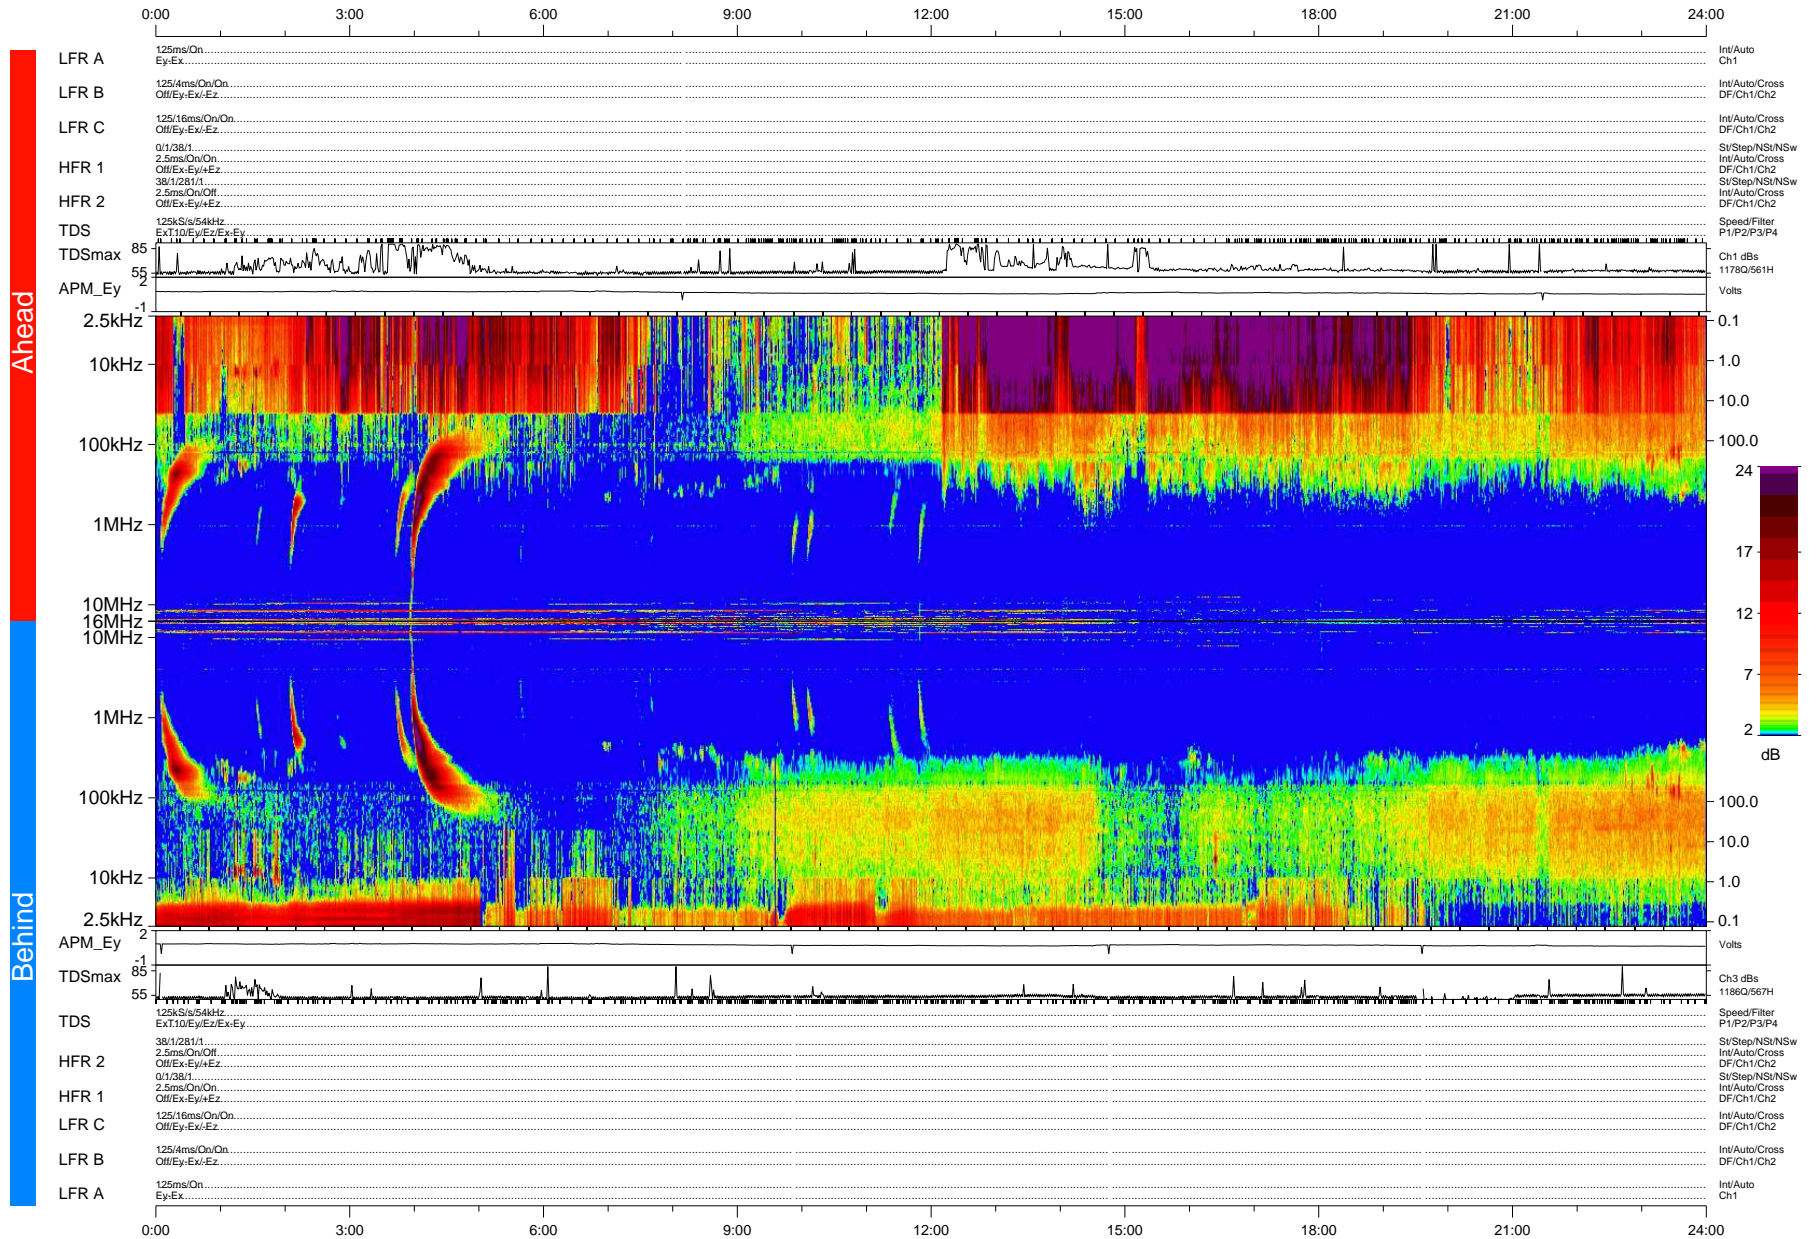

STEREO/WAVES Daily Summary - 31-Oct-2006 (DOY 304)

Ahead source file: swaves_ahead_2006_304_1_01.fin (Recovery: 99.9% HK, 98% Pkts)
 Ahead PSE Angle: 0.0°

DPU up 4.4d, V374d0

Behind PSE Angle: 0.0°
 Behind source file: swaves_behind_2006_304_1_01.fin (Recovery: 99.7% HK, 99% Pkts)

Time (UTC)

file: stereo_swaves_daily-summary_color-status_20061031_v04
 made by: space.umn.edu on macOS with IDL 8.8.2 on 2022-10-20 16:03:22, with TMLib V945 / dynspec V311
 DPU up 4.2d, V374d0