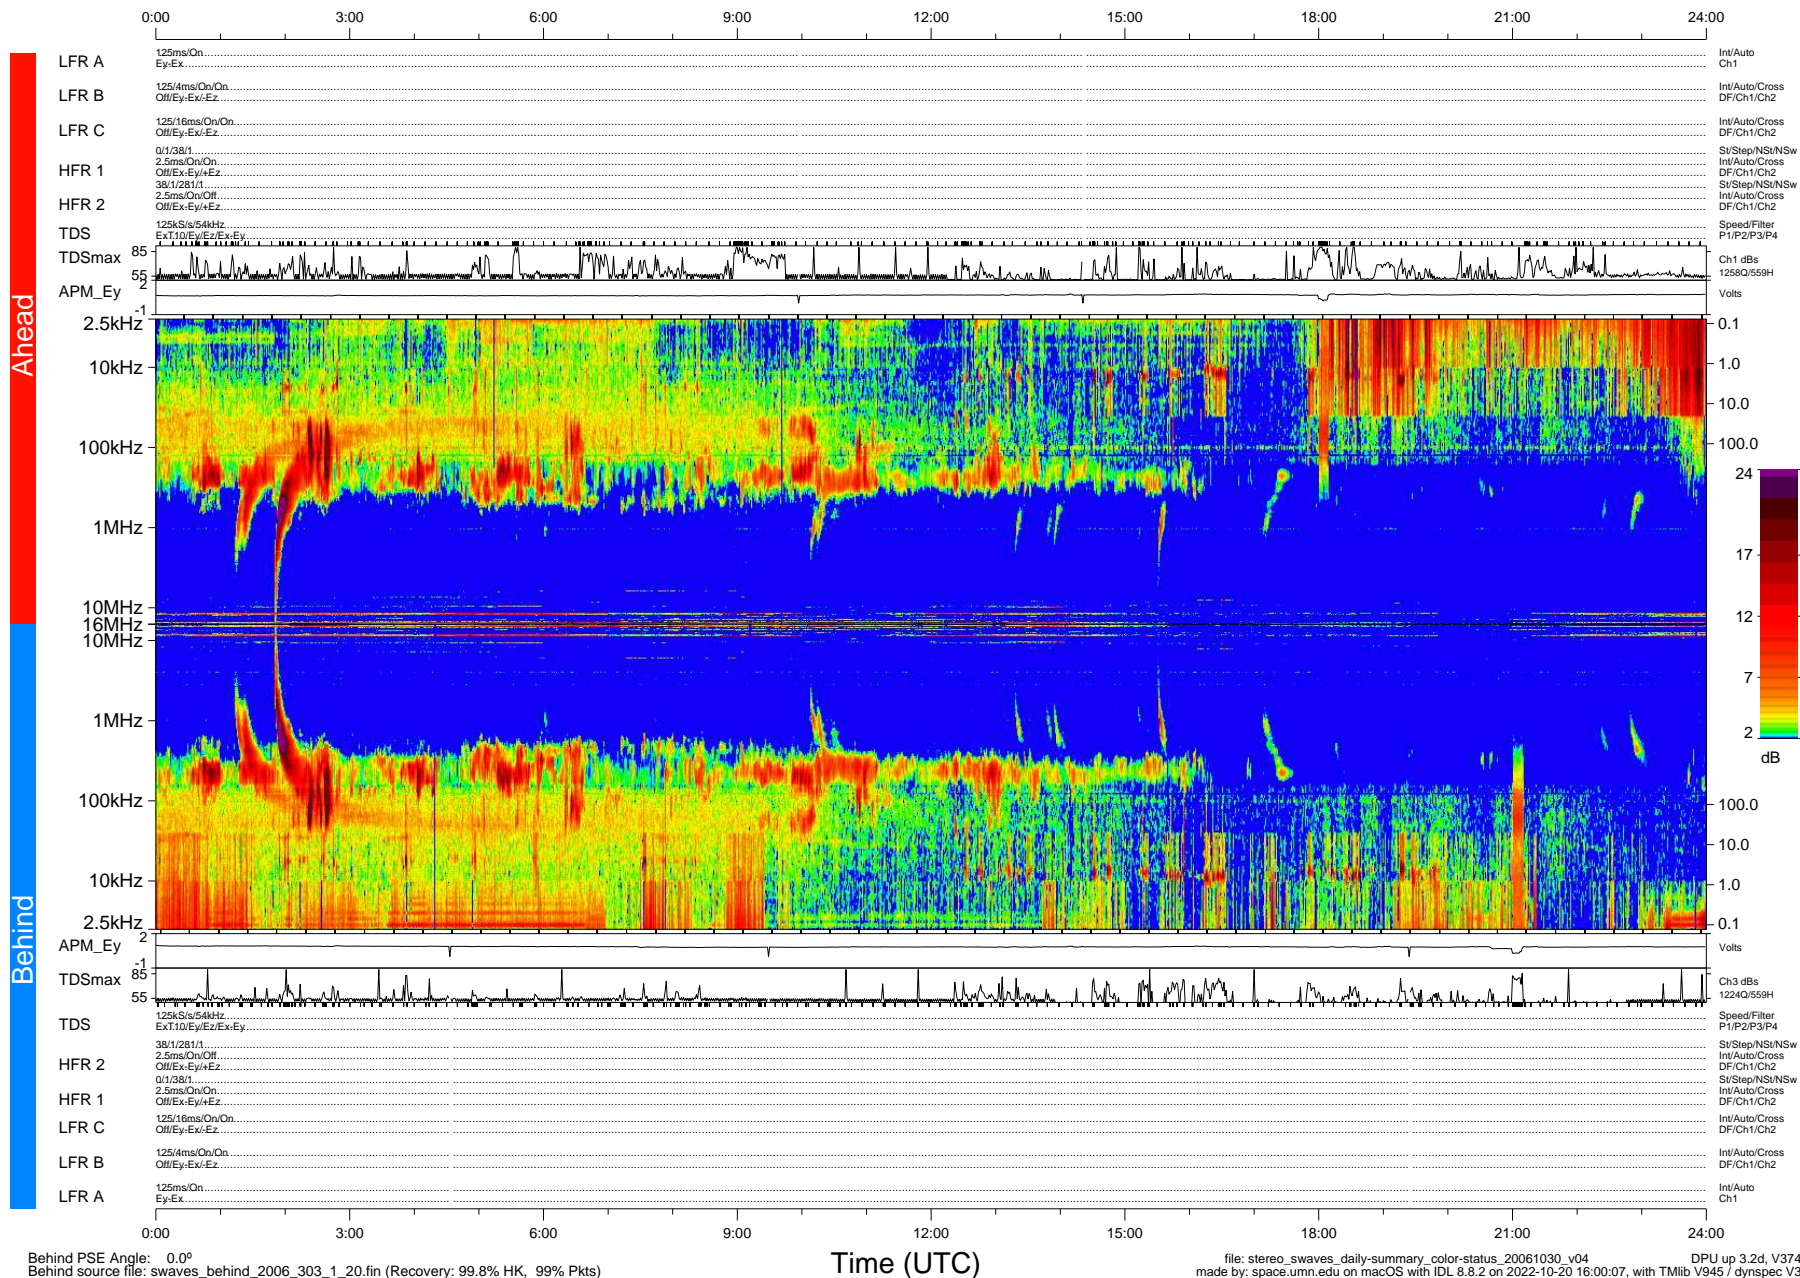

STEREO/WAVES Daily Summary - 30-Oct-2006 (DOY 303)

Ahead source file: swaves_ahead_2006_303_1_00.fin (Recovery: 99.9% HK, 100% Pkts)
Ahead PSE Angle: 0.0°

DPU up 3.4d, V374d0

Behind PSE Angle: 0.0°
Behind source file: swaves_behind_2006_303_1_20.fin (Recovery: 99.8% HK, 99% Pkts)