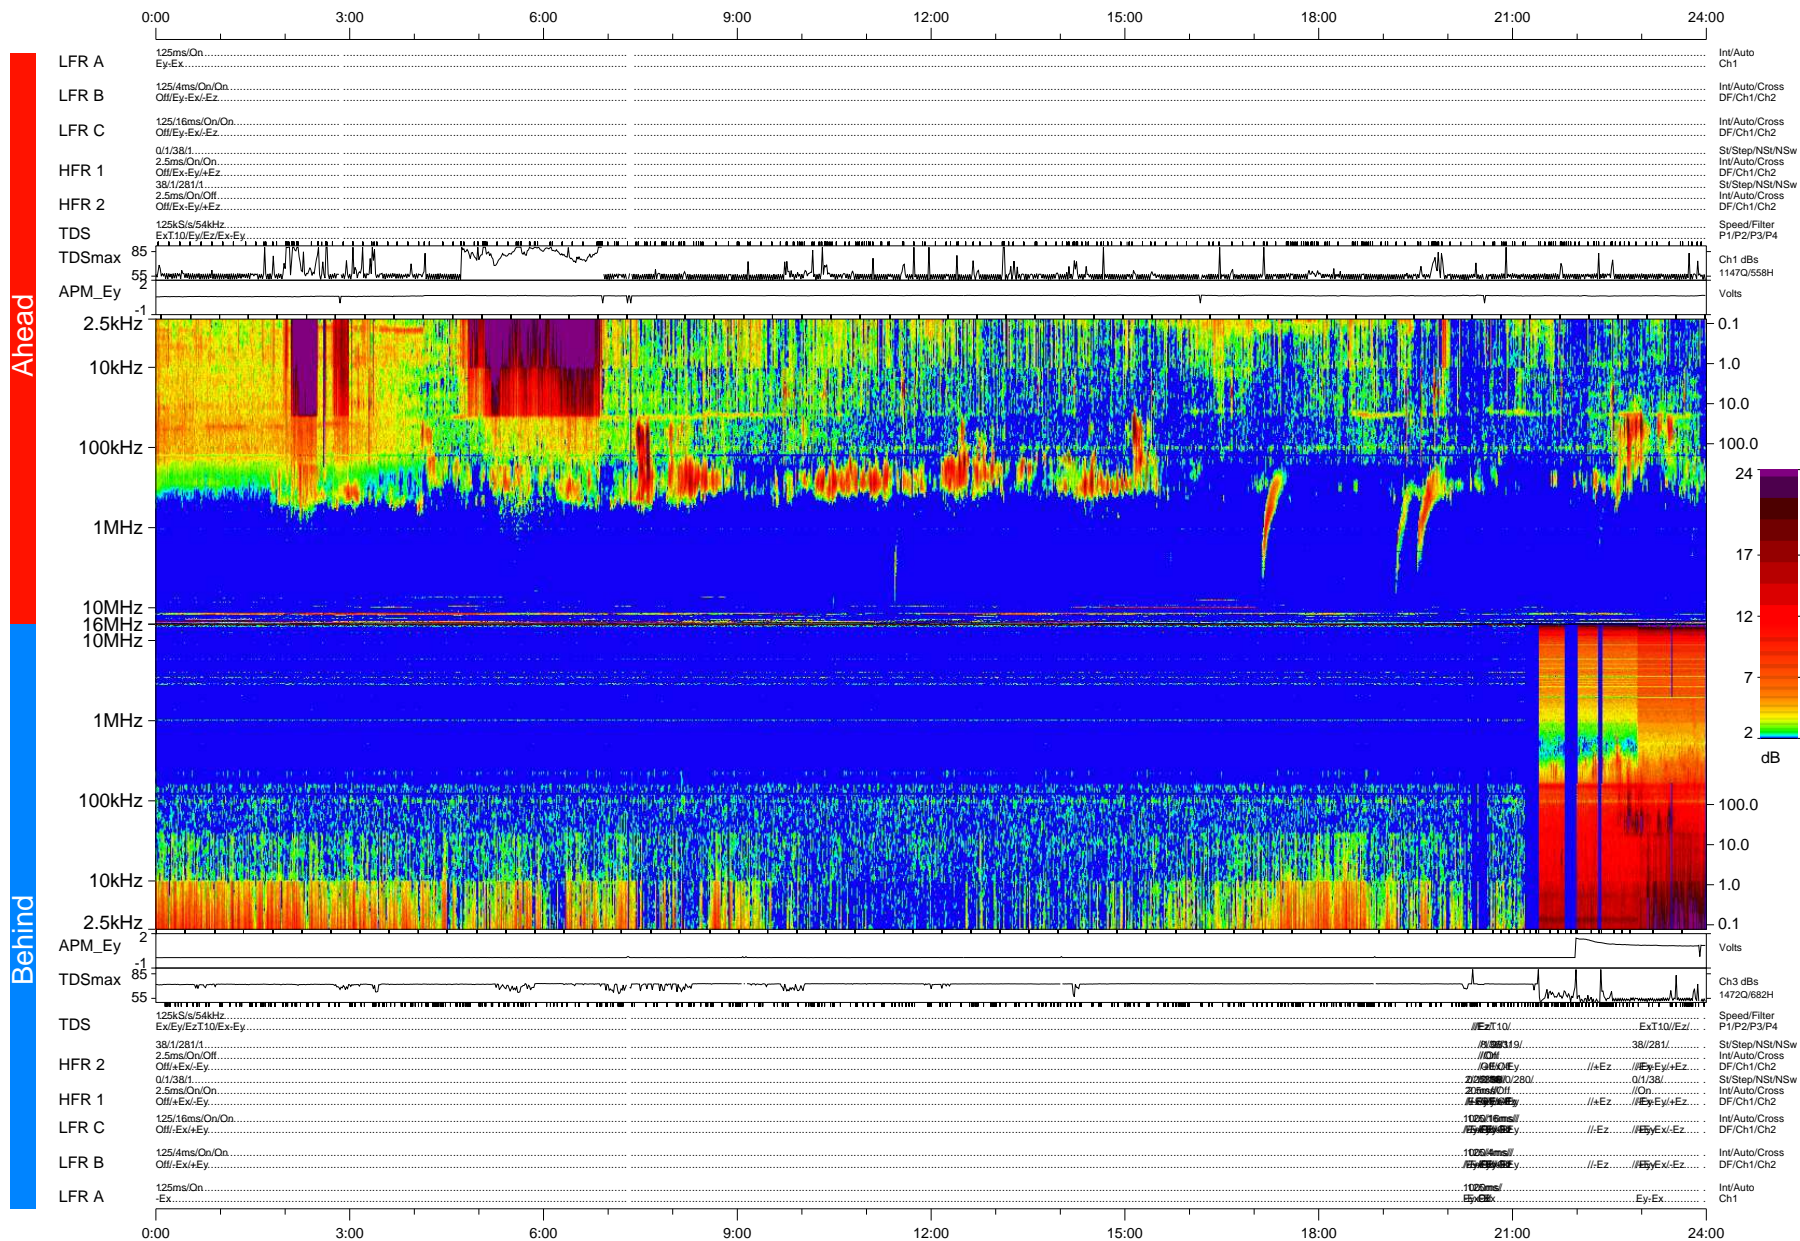

STEREO/WAVES Daily Summary - 29-Oct-2006 (DOY 302)

Ahead source file: swaves_ahead_2006_302_1_00.fin (Recovery: 99.6% HK, 98% Pkts)
Ahead PSE Angle: 0.0°

DPU up 2.4d, V374d0

Behind PSE Angle: 0.0°
Behind source file: swaves_behind_2006_302_1_20.fin (Recovery: 99.5% HK, 107% Pkts)

Time (UTC)