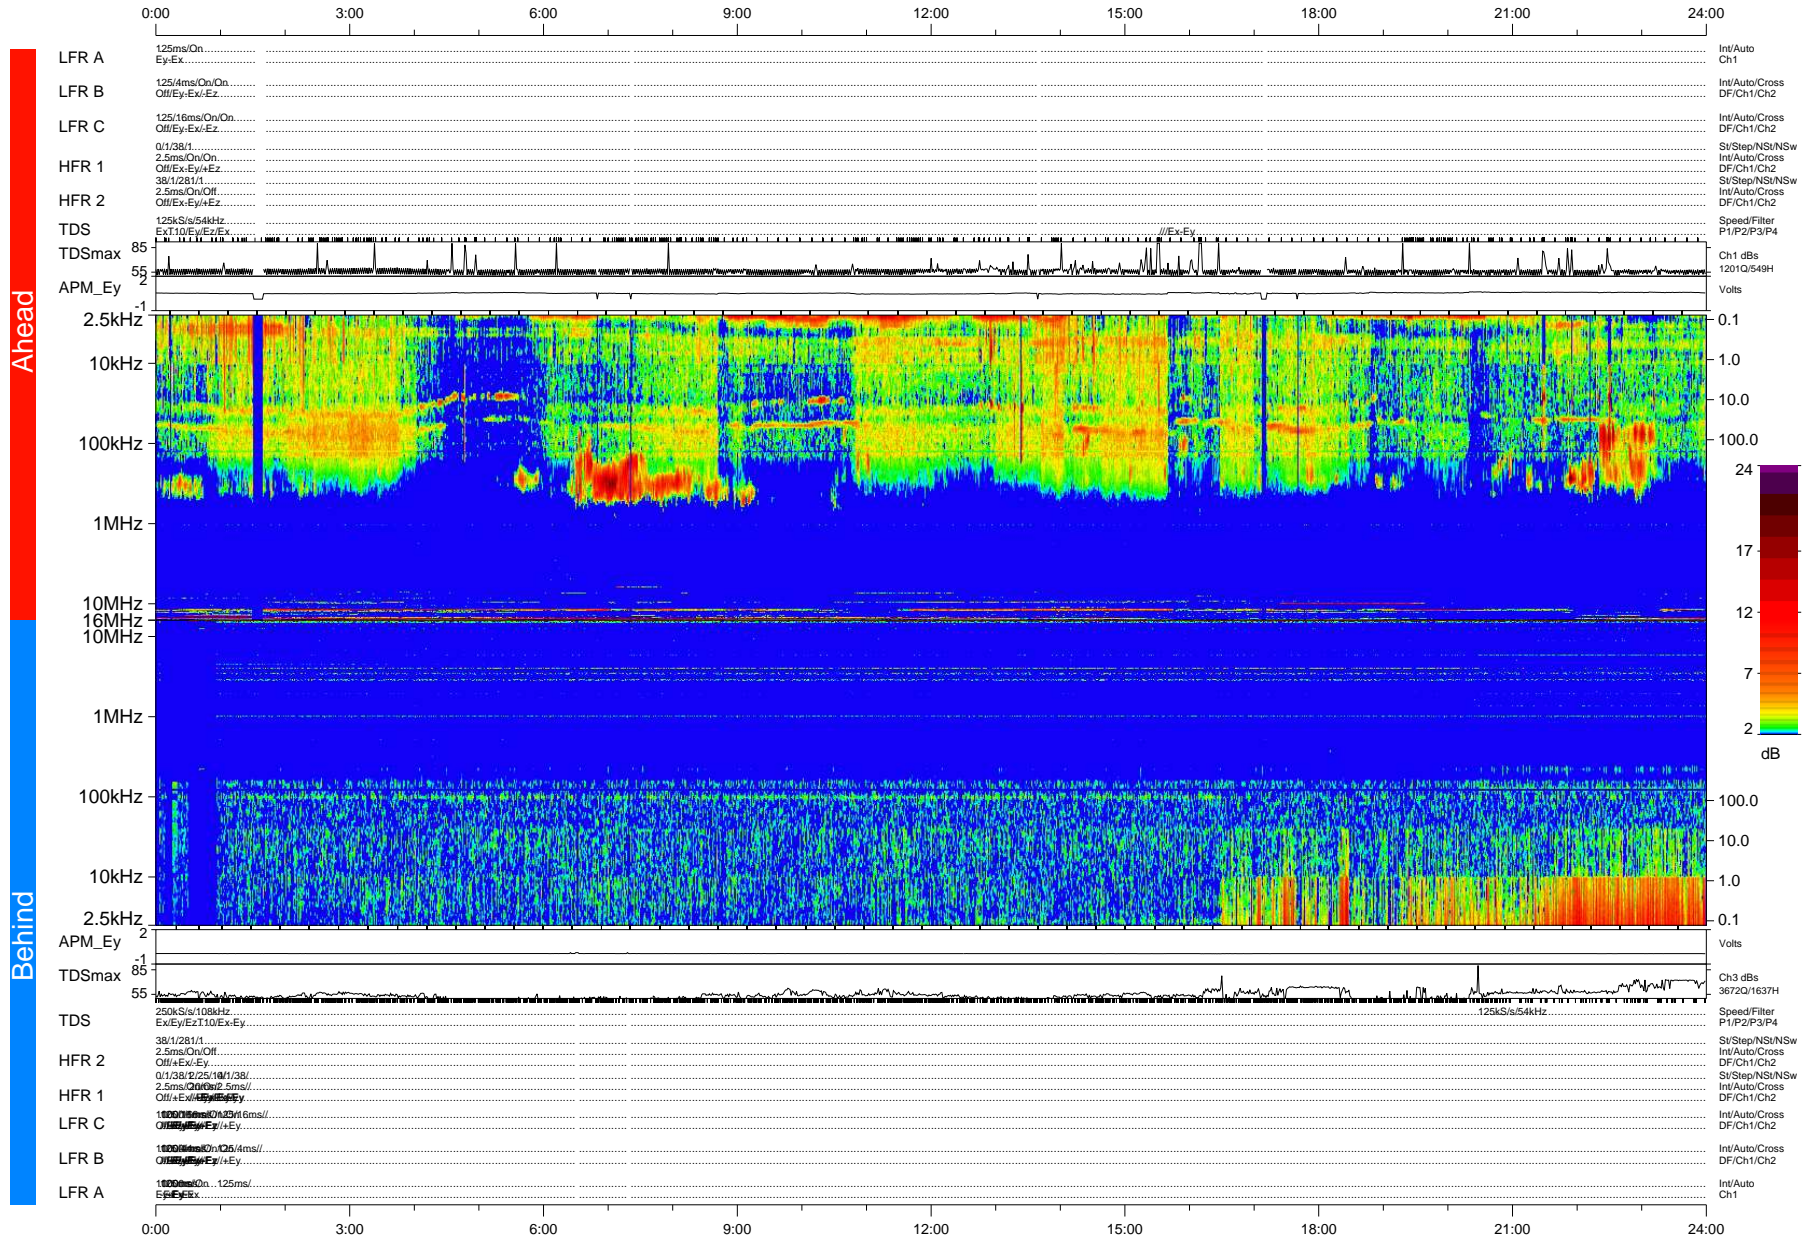

STEREO/WAVES Daily Summary - 28-Oct-2006 (DOY 301)

Ahead source file: swaves_ahead_2006_301_1_00.fin (Recovery: 98.8% HK, 98% Pkts)
Ahead PSE Angle: 0.0°

DPU up 1.4d, V374d0

Behind PSE Angle: 0.0°
Behind source file: swaves_behind_2006_301_1_20.fin (Recovery: 99.7% HK, 98% Pkts)

Time (UTC)